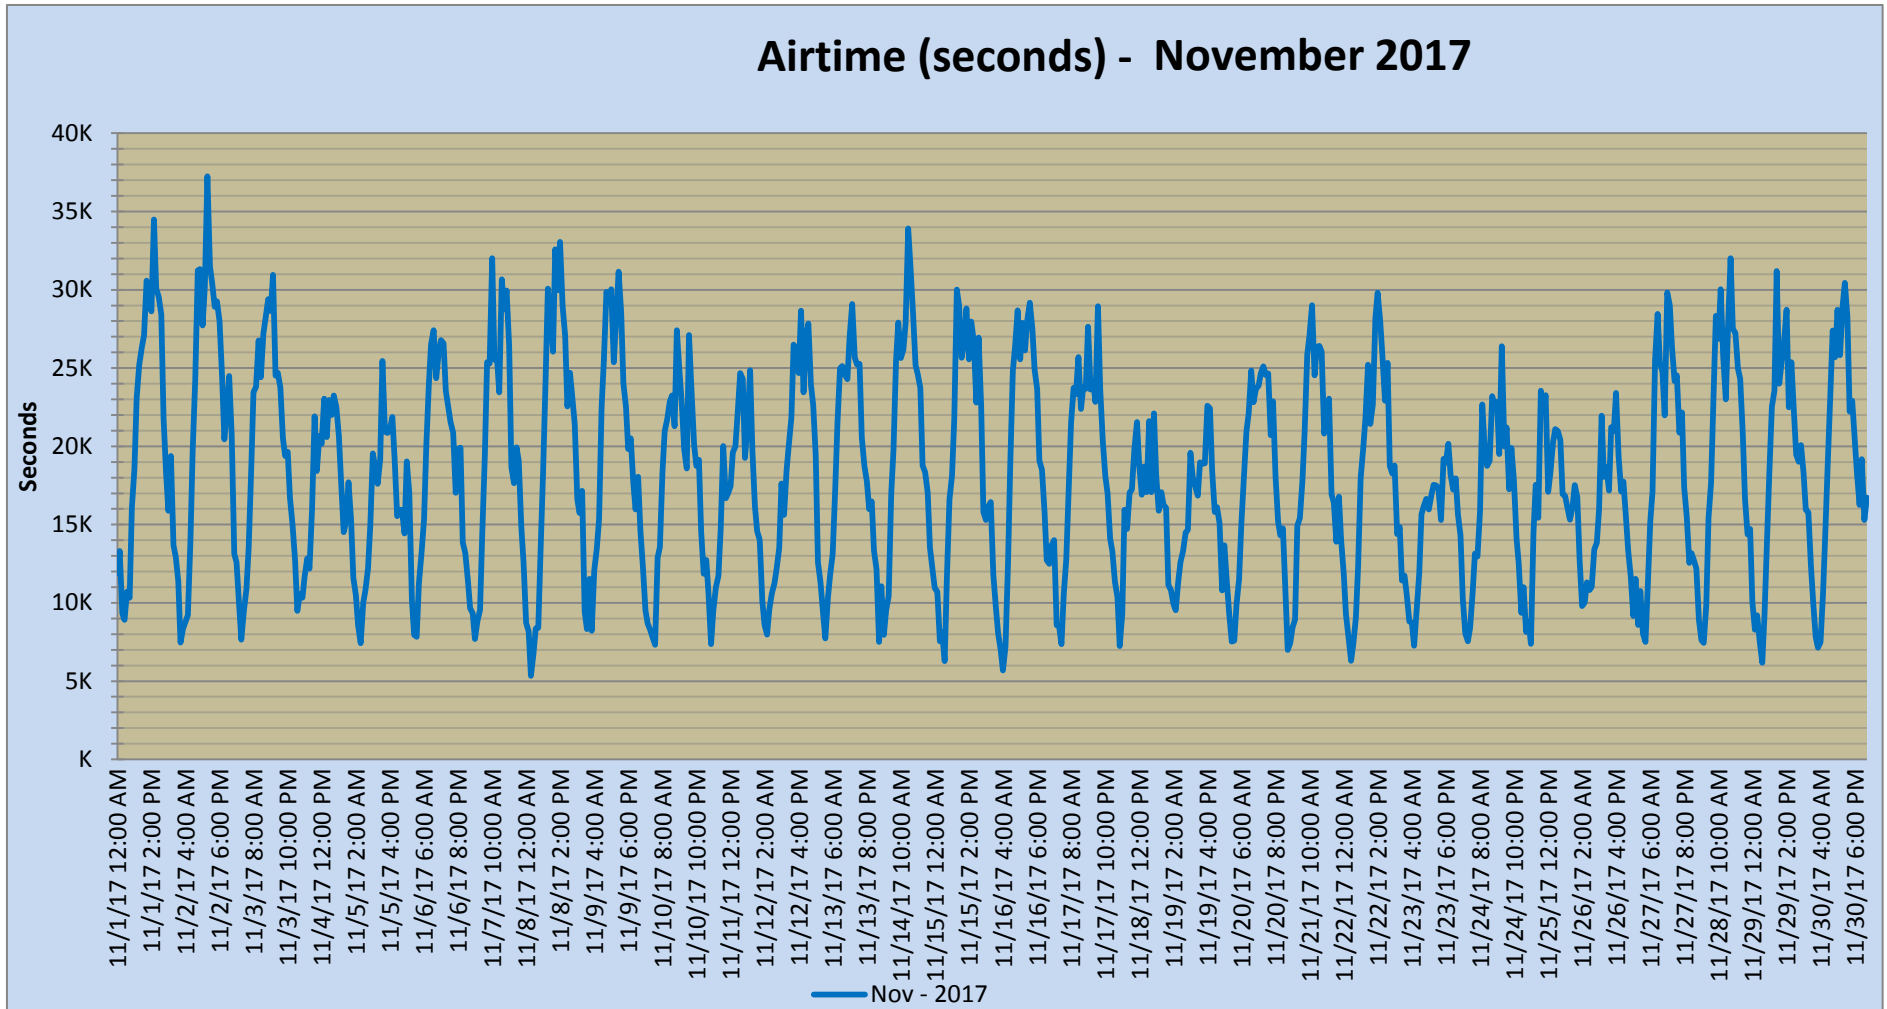

SNACC SYSTEM

Airtime - Monthly Report

	Dec-16.	Jan	Feb	Mar	Apr	May	Jun	Jul	Aug	Sep	Oct	Nov
Ttl Airtime (hrs):	-	-	-	-	-	-	-	-	3,978.2	3,895.6	4,033.6	3,672.2
Maximum (min):	-	-	-	-	-	-	-	-	625.6	661.3	876.3	620.9
Minimum (min):	-	-	-	-	-	-	-	-	110.3	103.8	105.7	88.8
Average (min):	-	-	-	-	-	-	-	-	320.8	324.6	325.3	306.0