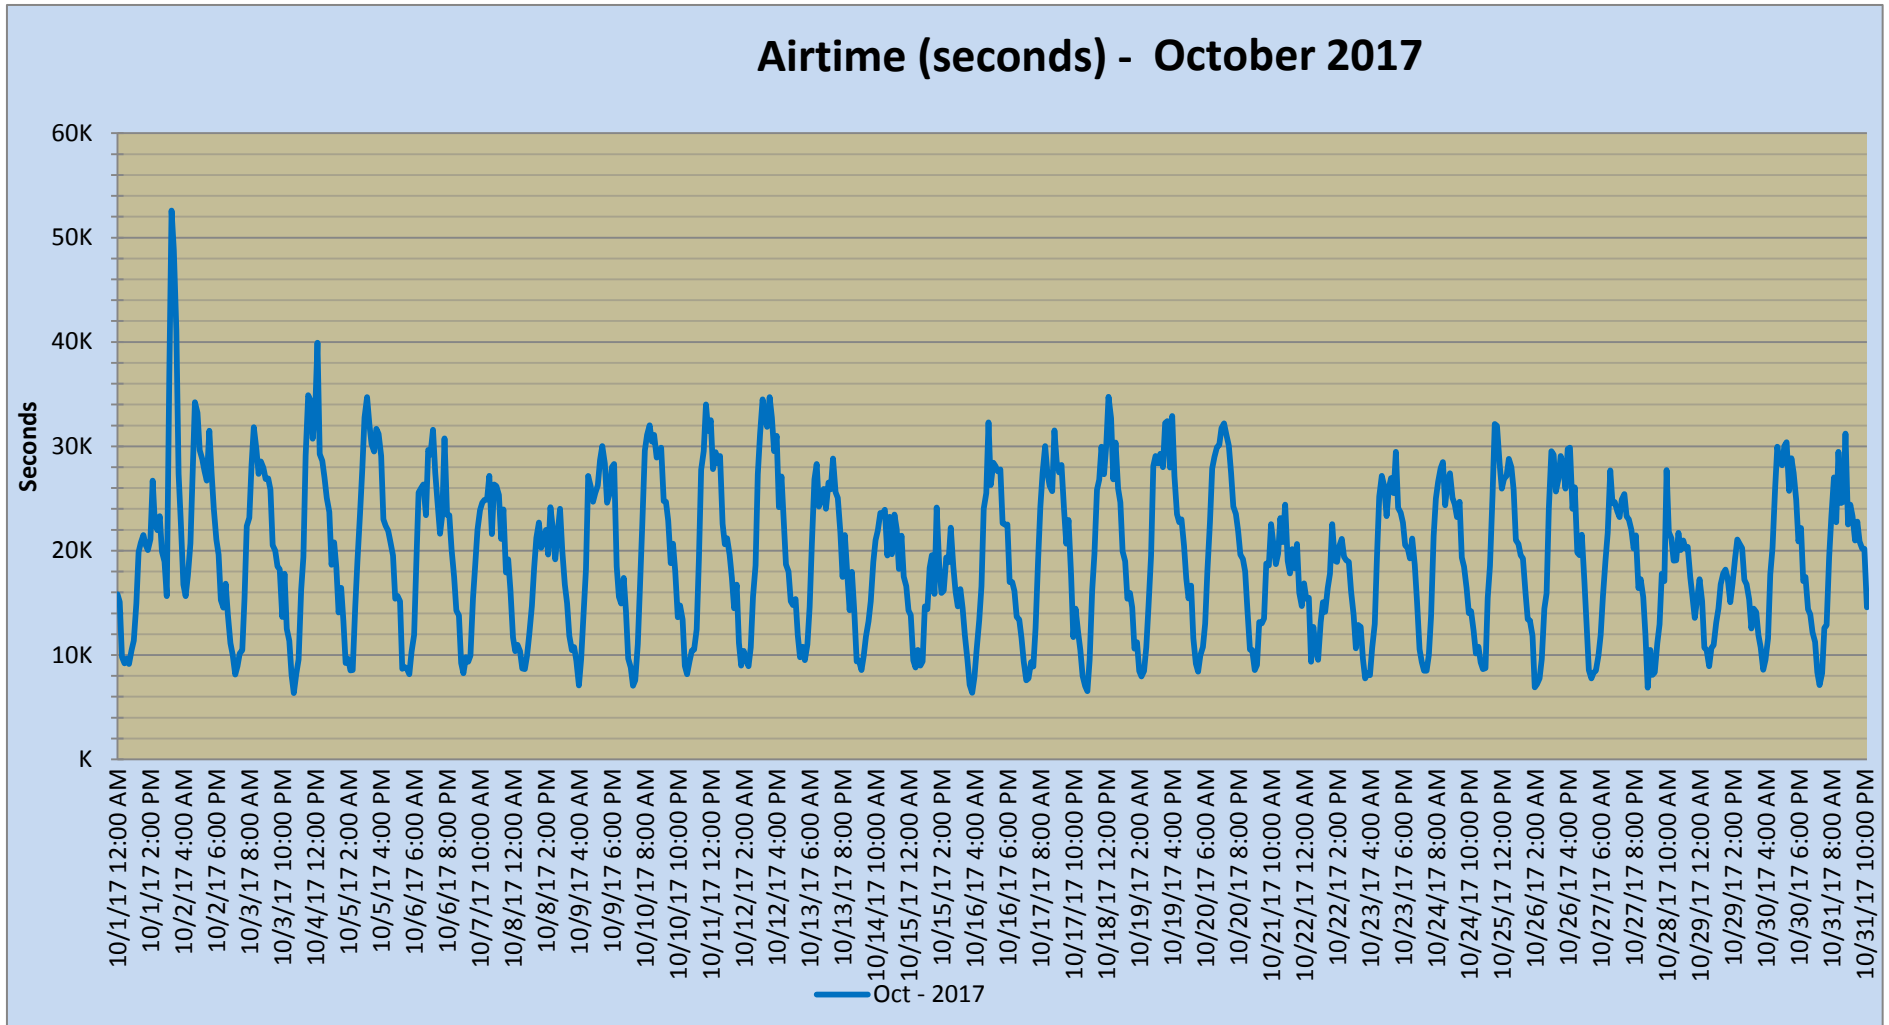

SNACC SYSTEM

Airtime - Monthly Report

	Dec-16	Jan	Feb	Mar	Apr	May	Jun	Jul	Aug	Sep	Oct
Ttl Airtime (hrs):	-	-	-	-	-	-	-	-	3,978.2	3,895.6	4,033.6
Maximum (min):	-	-	-	-	-	-	-	-	625.6	661.3	876.3
Minimum (min):	-	-	-	-	-	-	-	-	110.3	103.8	105.7
Average (min):	-	-	-	-	-	-	-	-	320.8	324.6	325.3