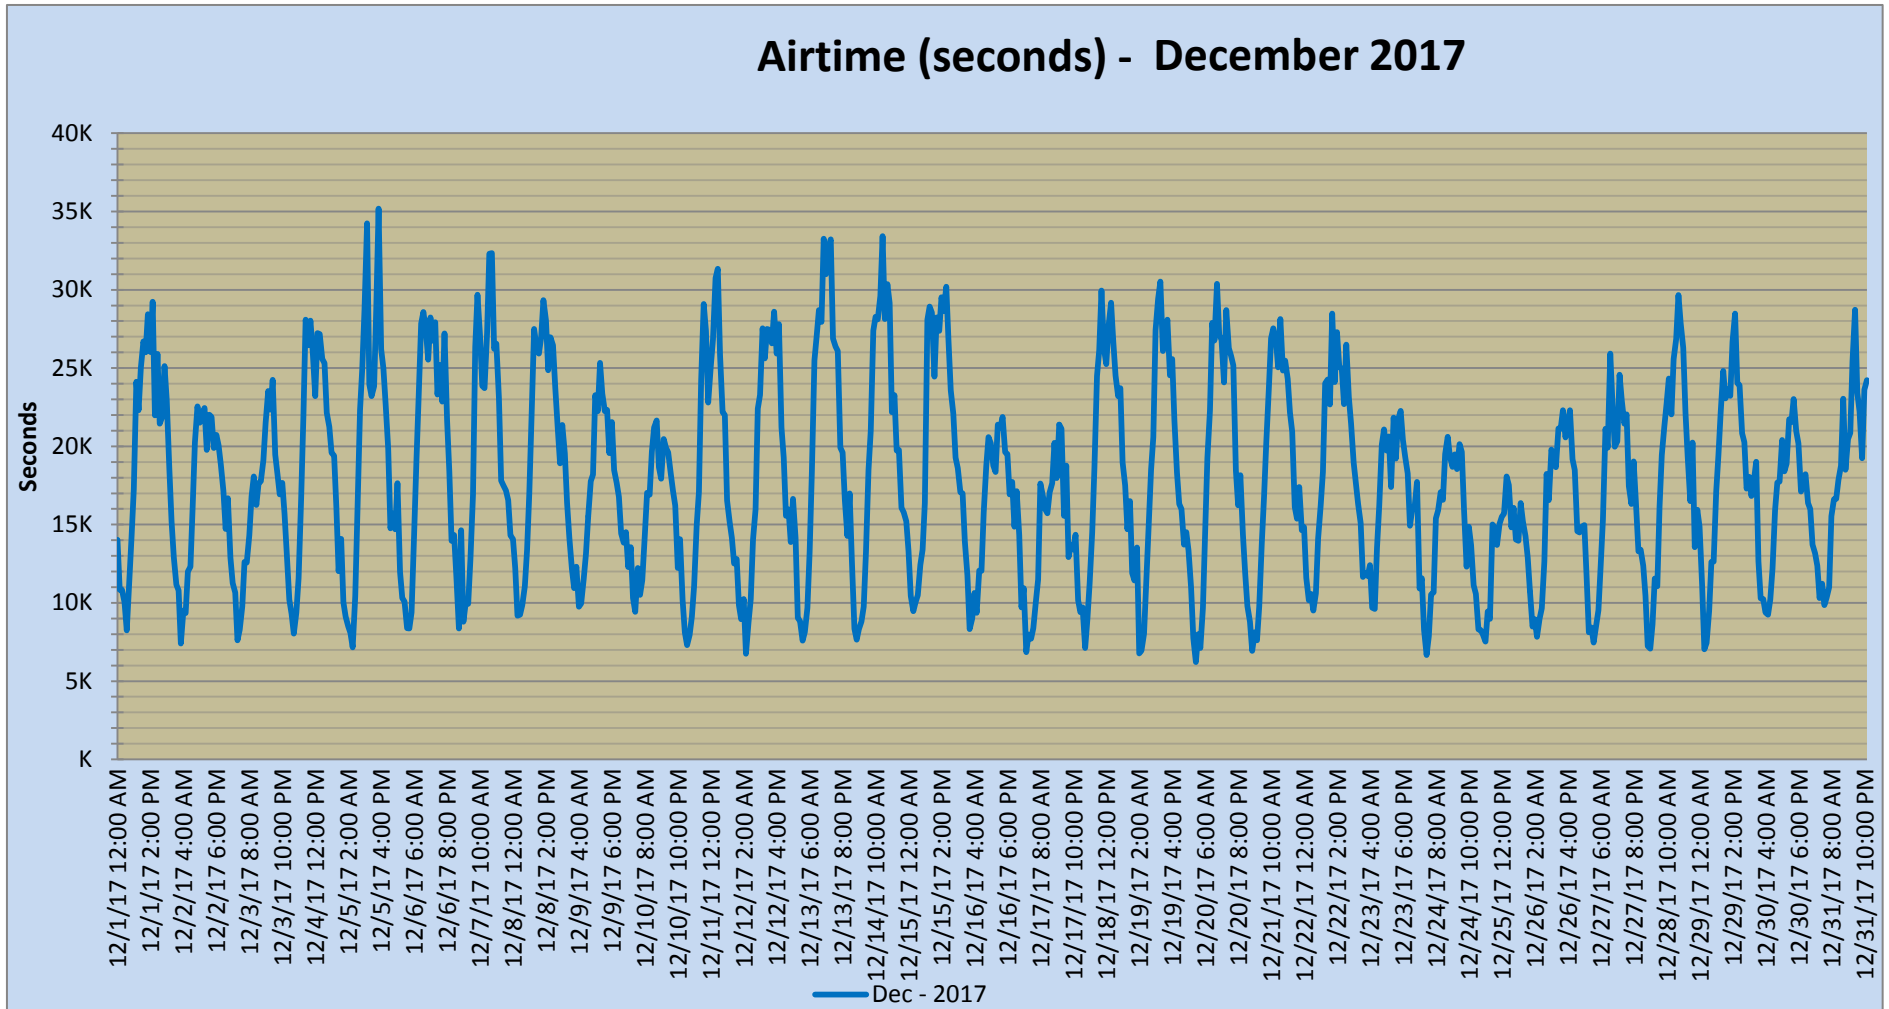

SNACC SYSTEM

Airtime - Monthly Report

	Dec-16.	Jan	Feb	Mar	Apr	May	Jun	Jul	Aug	Sep	Oct	Nov	Dec
Ttl Airtime (hrs):	-	-	-	-	-	-	-	-	3,978.2	3,895.6	4,033.6	3,672.2	3,701.6
Maximum (min):	-	-	-	-	-	-	-	-	625.6	661.3	876.3	620.9	586.4
Minimum (min):	-	-	-	-	-	-	-	-	110.3	103.8	105.7	88.8	103.7
Average (min):	-	-	-	-	-	-	-	-	320.8	324.6	325.3	306.0	298.5