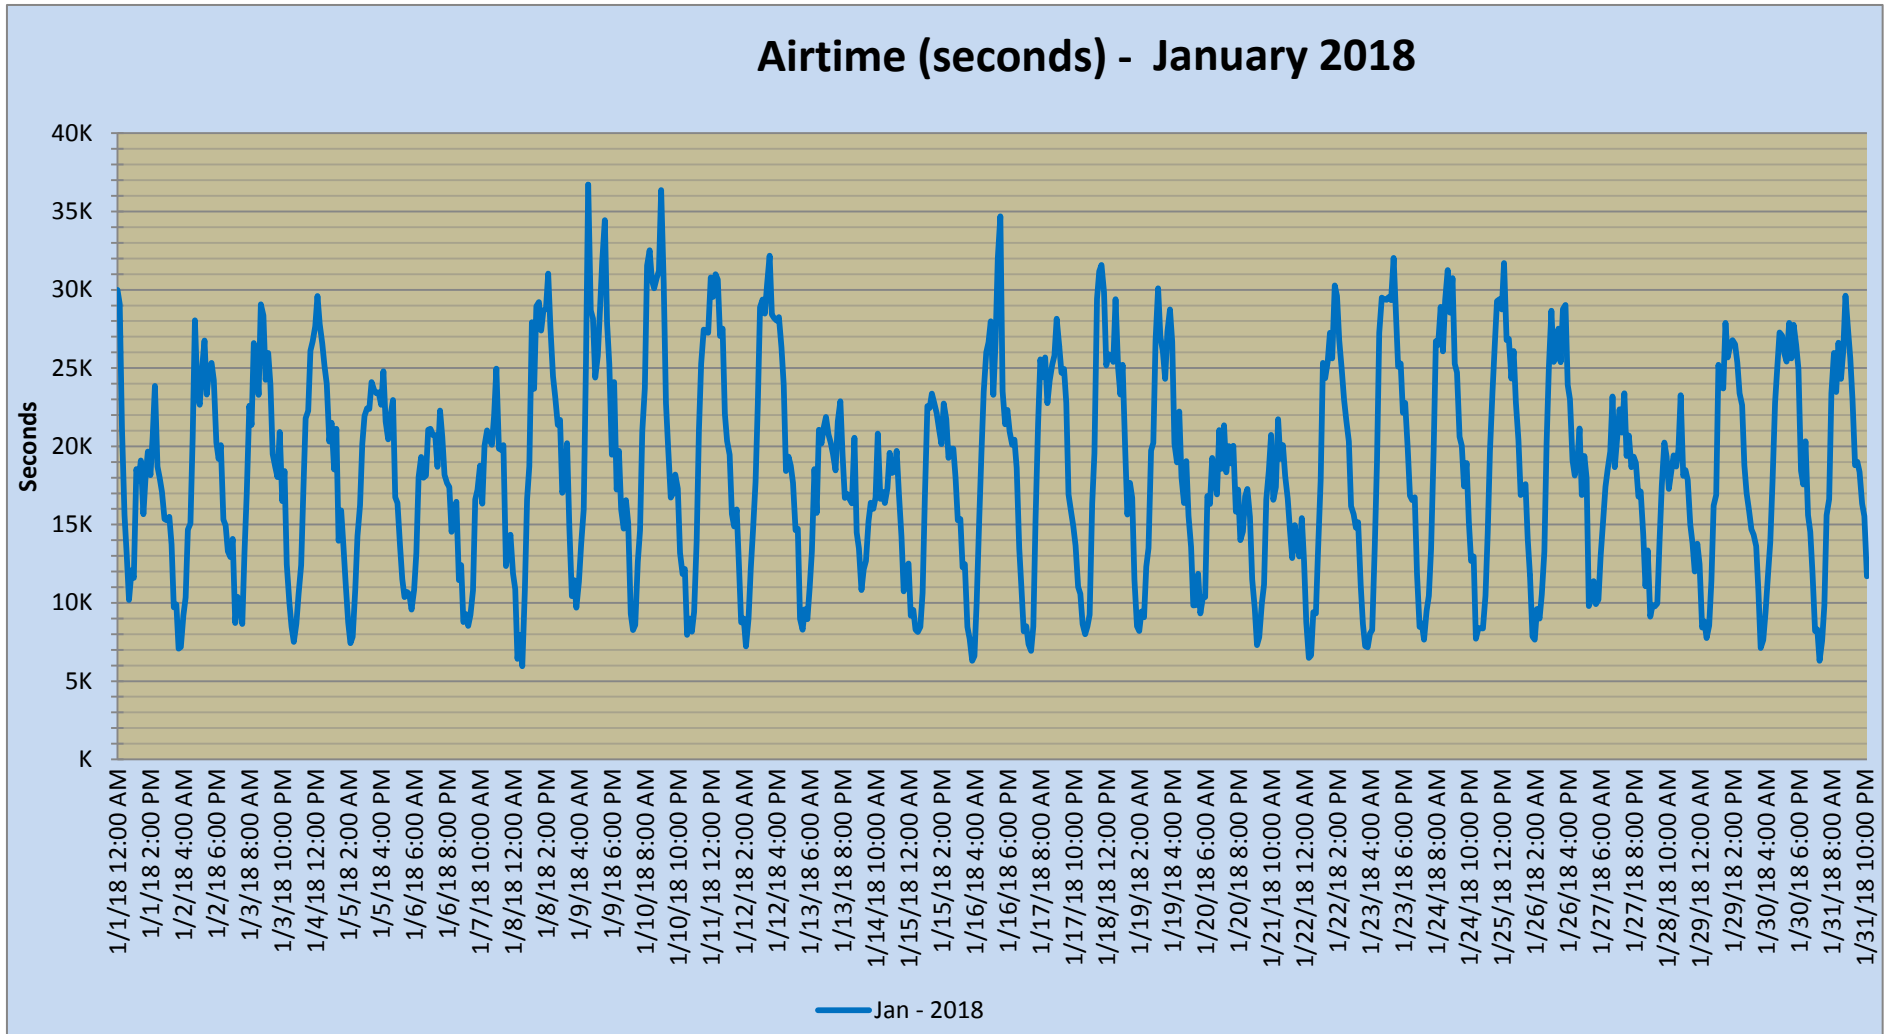

## Airtime - Monthly Report

	Dec-17.	Jan	Feb	Mar	Apr	May	Jun	Jul	Aug	Sep	Oct	Nov	Dec
<b>Ttl Airtime (hrs):</b>	3,701.6	3,823.6	-	-	-	-	-	-	-	-	-	-	-
<b>Maximum (min):</b>	586.4	611.8	-	-	-	-	-	-	-	-	-	-	-
<b>Minimum (min):</b>	103.7	99.4	-	-	-	-	-	-	-	-	-	-	-
<b>Average (min):</b>	298.5	308.4	-	-	-	-	-	-	-	-	-	-	-