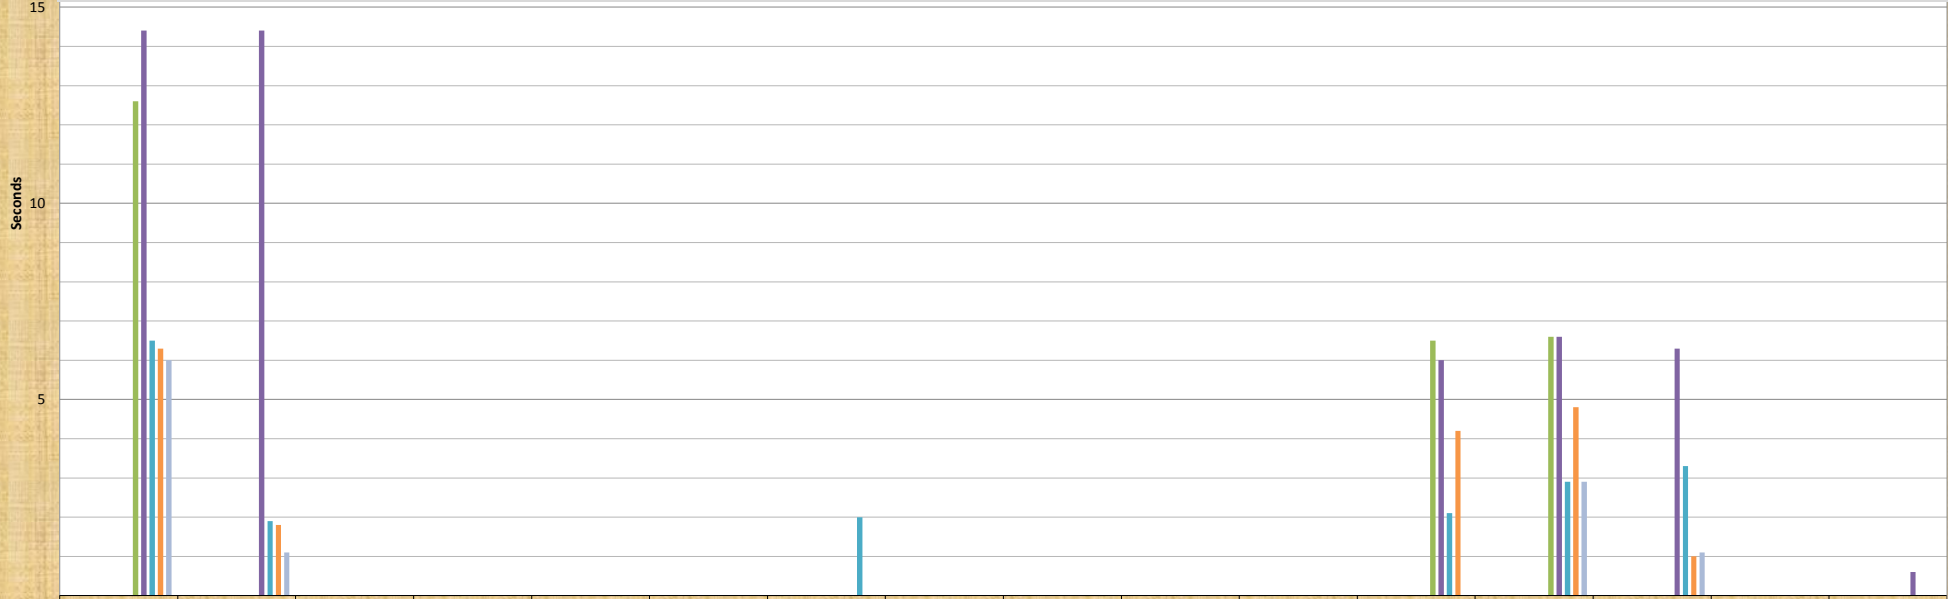

SNACC SYSTEM

Detailed Busies - Monthly Report

December 2017

Busies	Dec-16	Jan	Feb	Mar	Apr	May	Jun	Jul	Aug	Sep	Oct	Nov	Dec
Ttl. # of Busies	0	0	0	0	0	0	0	0	88	164	150	95	61.00
# of Sites Busied:	0	0	0	0	0	0	0	0	4	7	7	6	6
Max. (Seconds):	0.00	0.00	0.00	0.00	0.00	0.00	0.00	0.00	12.60	6.60	6.50	6.30	6
Min. (Seconds):	0.00	0.00	0.00	0.00	0.00	0.00	0.00	0.00	0.10	0.10	0.10	0.10	0.1
Average (Seconds):	0.00	0.00	0.00	0.00	0.00	0.00	0.00	0.00	2.07	1.69	1.28	1.36	1
Ttl. Time (Minutes):	0.00	0.00	0.00	0.00	0.00	0.00	0.00	0.00	3.04	5.47	3.07	2.15	1.34

	70 - Busies MANDALAY Site #20	19 - Busies APEX Site #21	GENEVA Site #22	15 - Busies ANGELS PEAK Site #23	BIG HORN Site #24	LAKE MEAD Site #25	3 - Busies LOW POTOSI Site #26	BEACON Site #27	SPIRIT Site #28	OATMAN Site #29	BC TANK Site #30	3 - Busies LAKE LAS VEGAS Site #31	4 - Busies NYE 800 Site #32	36 - Busies SIMULCAST Site #33	ARDEN (ANALOG) Site #10	WEST VHF Site #18
Dec-16: Peak																
Jan-17: Peak																
Feb-17: Peak																
Mar-17: Peak																
Apr-17: Peak																
May-17: Peak																
June-17: Peak																
July-17: Peak																
Aug-17: Peak	12.60											6.50	6.60			
Sept-17: Peak	14.40	14.40										6.00	6.60	6.30		0.60
Oct-17: Peak	6.50	1.90					2.00					2.10	2.90	3.30		
Nov-17: Peak	6.30	1.80										4.20	4.80	1.00		
Dec-17: Peak	6.00	1.10											2.90	1.10		