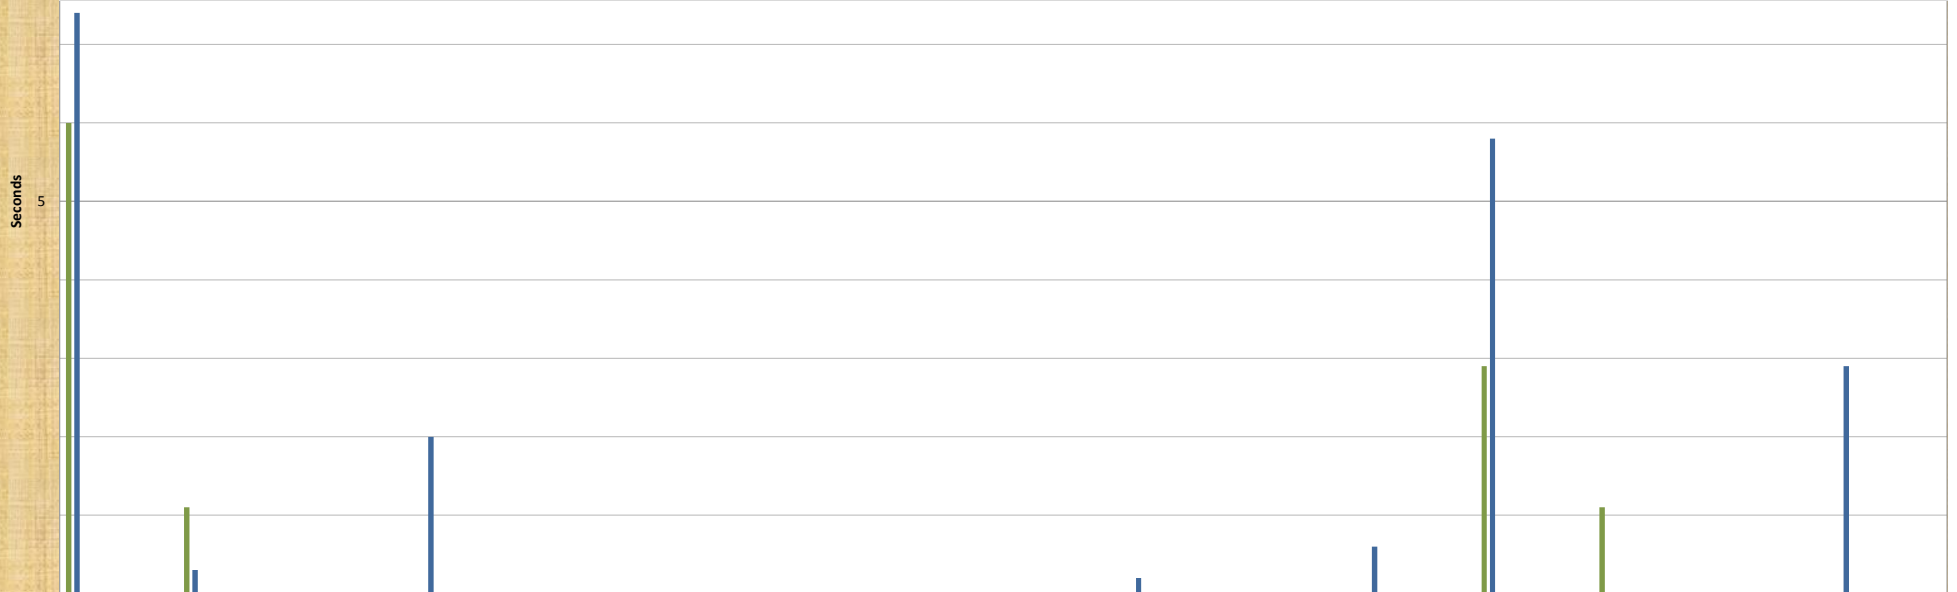

SNACC SYSTEM

Detailed Busies - Monthly Report

January 2018

Busies	Dec-17.	Jan	Feb	Mar	Apr	May	Jun	Jul	Aug	Sep	Oct	Nov	Dec
Ttl. # of Busies	61	82	0	0	0	0	0	0	0	0	0	0	0.00
# of Sites Busied:	6	7	0	0	0	0	0	0	0	0	0	0	0
Max. (Seconds):	6.00	7.40	0.00	0.00	0.00	0.00	0.00	0.00	0.00	0.00	0.00	0.00	0
Min. (Seconds):	0.10	0.10	0.00	0.00	0.00	0.00	0.00	0.00	0.00	0.00	0.00	0.00	0
Average (Seconds):	1.32	1.40	0.00	0.00	0.00	0.00	0.00	0.00	0.00	0.00	0.00	0.00	-
Ttl. Time (Minutes):	1.34	2.02	0.00	0.00	0.00	0.00	0.00	0.00	0.00	0.00	0.00	0.00	0.00

	MANDALAY 67 - Busies Site #20	APEX 1 - Busies Site #21	GENEVA Site #22	ANGELS PEAK 7 - Busies Site #23	BIG HORN Site #24	LAKE MEAD Site #25	LOW POTOSI Site #26	BEACON Site #27	SPIRIT Site #28	OATMAN 1 - Busies Site #29	BC TANK Site #30	LAKE LAS VEGAS 1 - Busies Site #31	NYE 800 4 - Busies Site #32	SIMULCAST Site #33	ARDEN (ANALOG) Site #10	WEST VHF 1 - Busies Site #18
Dec-17: Peak	6.00	1.10											2.90	1.10		
Jan-18: Peak	7.40	0.30		2.00						0.20		0.60	5.80			2.90
Feb-18: Peak																
Mar-18: Peak																
Apr-18: Peak																
May-18: Peak																
June-18: Peak																
July-18: Peak																
Aug-18: Peak																
Sept-18: Peak																
Oct-18: Peak																
Nov-18: Peak																
Dec-18: Peak																