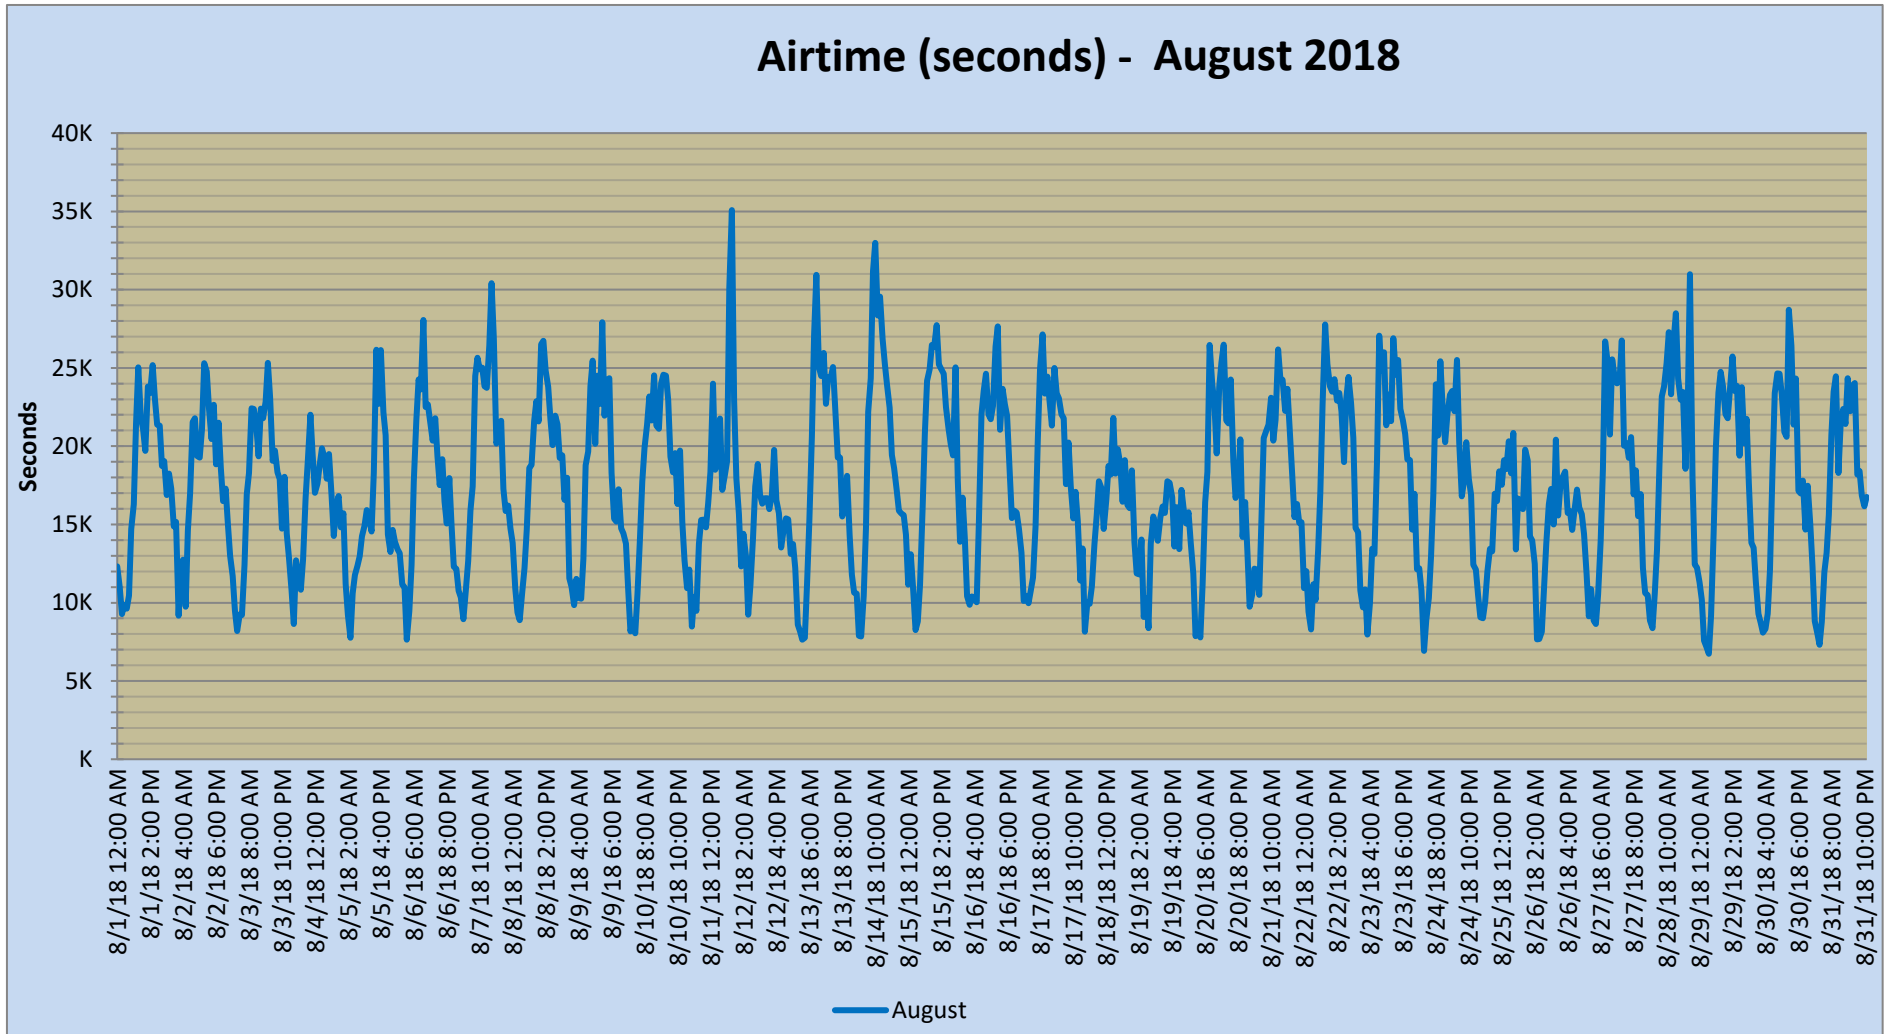

SNACC SYSTEM

Airtime - Monthly Report

	Dec-17.	Jan	Feb	Mar	Apr	May	Jun	Jul	Aug	Sep	Oct	Nov	Dec
Ttl Airtime (hrs):	3,701.6	3,823.6	3,498.6	3,977.4	3,775.7	3,845.2	3,645.4	3,665.4	3,627.6	-	-	-	-
Maximum (min):	586.4	611.8	581.9	623.4	579.2	569.2	629.1	616.4	584.7	-	-	-	-
Minimum (min):	103.7	99.4	106.1	102.7	112.4	109.6	115.3	103.4	112.3	-	-	-	-
Average (min):	298.5	308.4	312.4	321.2	314.6	310.1	303.8	295.6	292.6	-	-	-	-