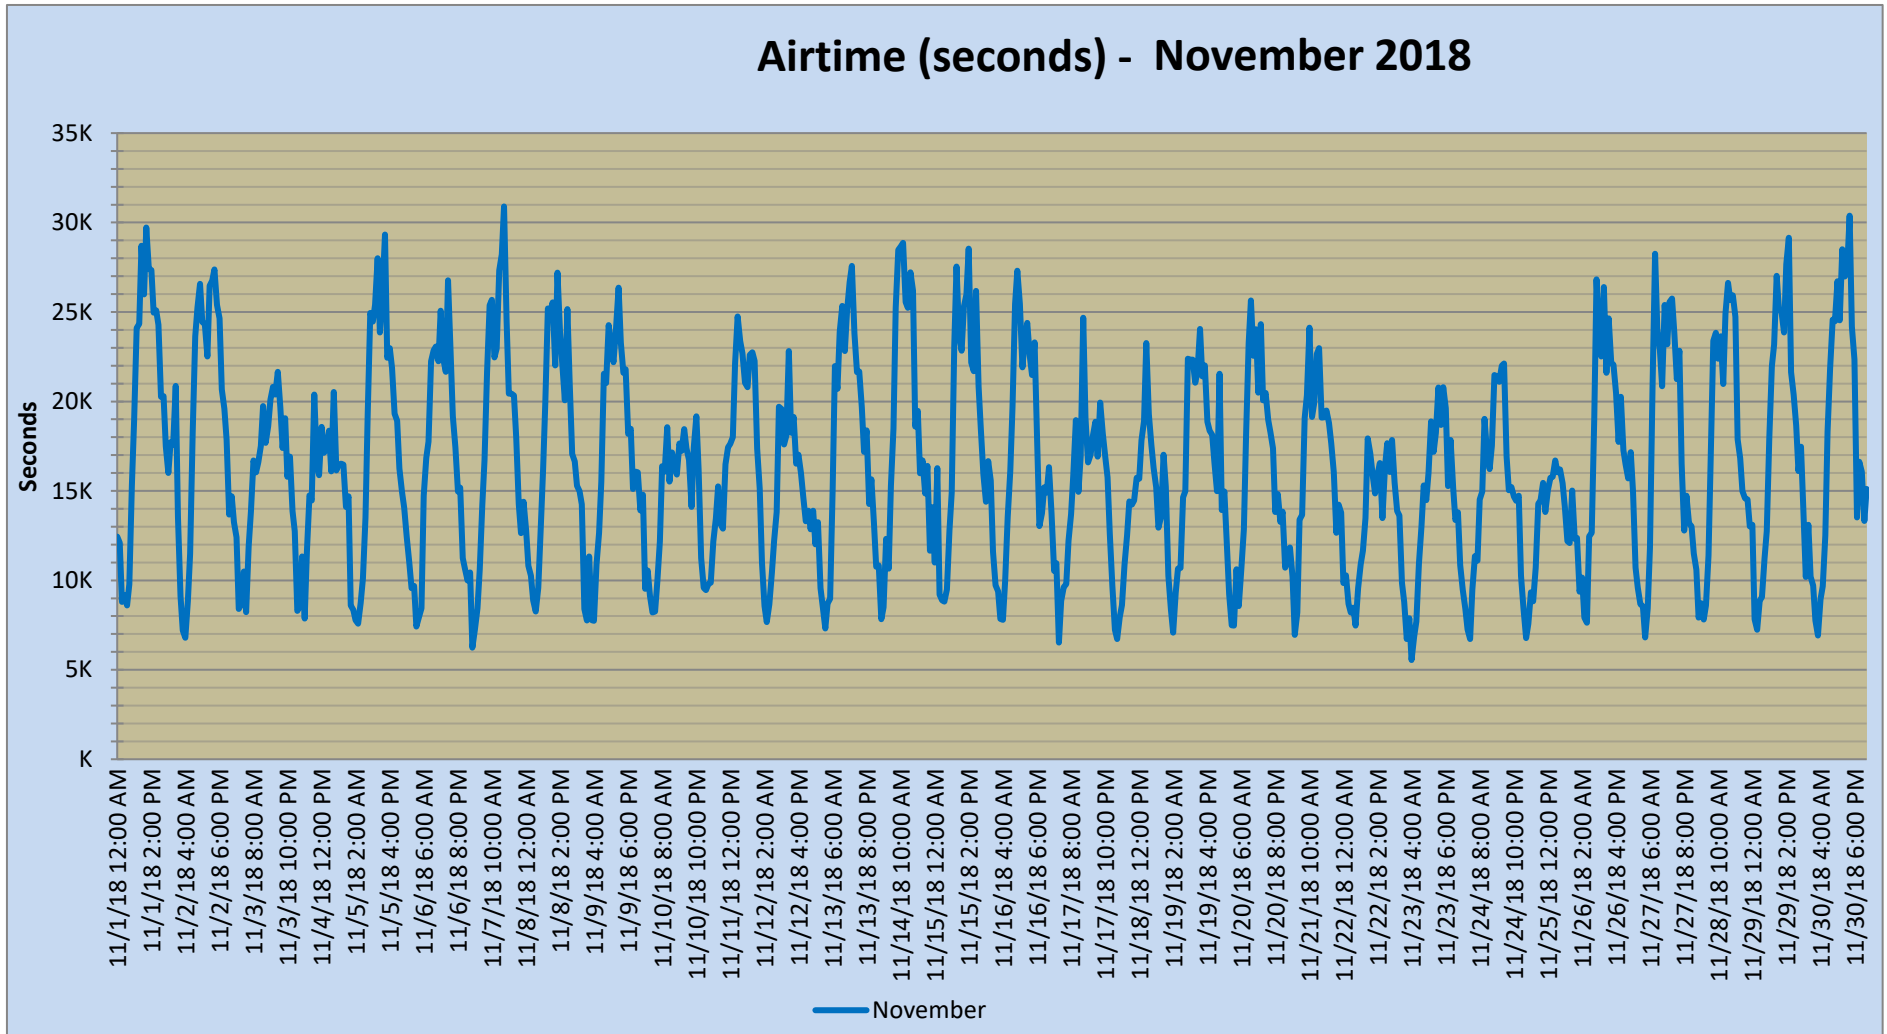

SNACC SYSTEM

Airtime - Monthly Report

	Dec-17.	Jan	Feb	Mar	Apr	May	Jun	Jul	Aug	Sep	Oct	Nov	Dec
Ttl Airtime (hrs):	3,701.6	3,823.6	3,498.6	3,977.4	3,775.7	3,845.2	3,645.4	3,665.4	3,627.6	3,556.5	3,590.9	3,311.3	-
Maximum (min):	586.4	611.8	581.9	623.4	579.2	569.2	629.1	616.4	584.7	638.3	520.7	515.0	-
Minimum (min):	103.7	99.4	106.1	102.7	112.4	109.6	115.3	103.4	112.3	105.9	99.1	92.5	-
Average (min):	298.5	308.4	312.4	321.2	314.6	310.1	303.8	295.6	292.6	296.4	289.6	276.0	-