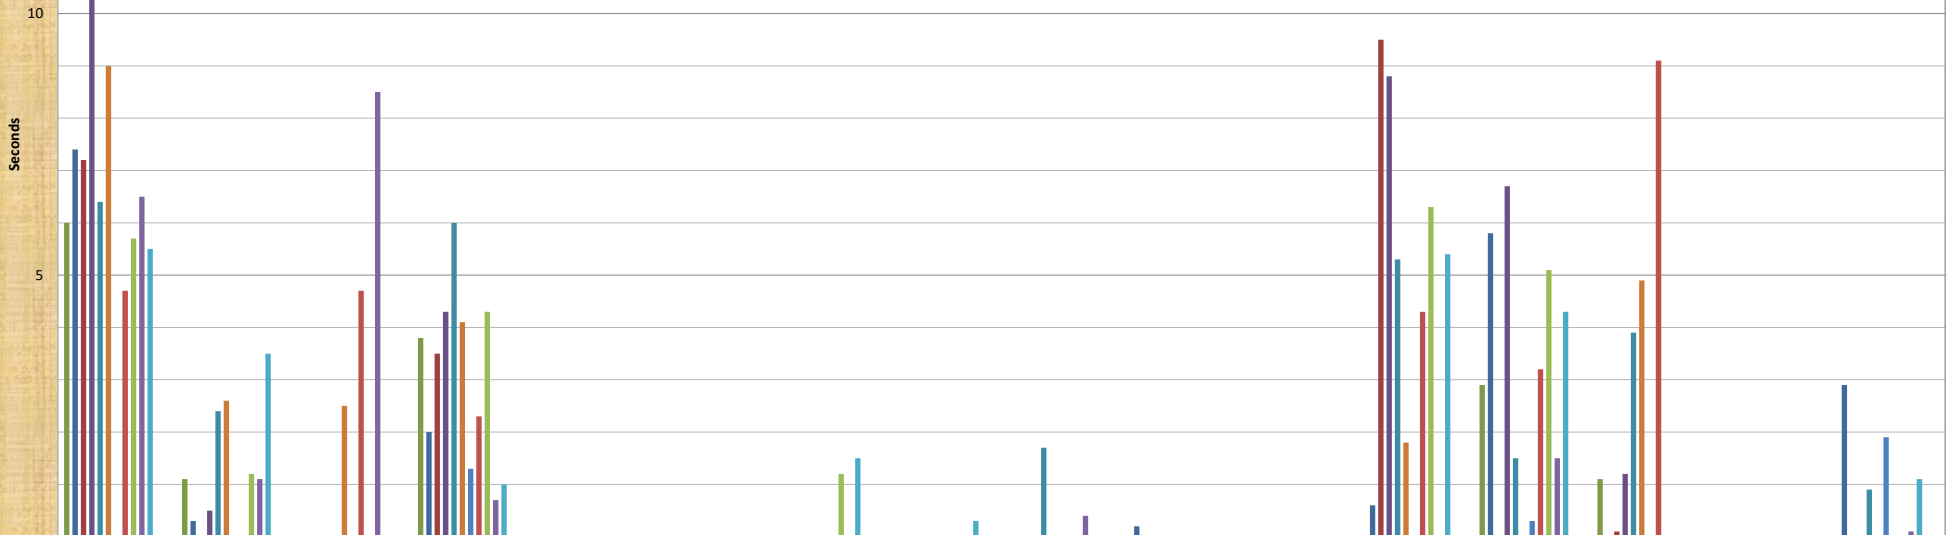

### October 2018

Busies	Dec-17.	Jan	Feb	Mar	Apr	May	Jun	Jul	Aug	Sep	Oct	Nov	Dec
<b>Ttl. # of Busies</b>	61	82	118	129	185	164	13	60	70	106	153	0	0.00
<b># of Sites Busied:</b>	6	7	4	6	8	6	3	6	6	7	8	0	0
<b>Max. (Seconds):</b>	6.00	7.40	9.50	11.50	6.40	9.00	1.30	1.90	1.80	3.80	5.50	0.00	0
<b>Min. (Seconds):</b>	0.00	0.10	0.10	0.10	0.10	0.10	0.20	0.10	0.20	0.10	0.10	0.00	0
<b>Average (Seconds):</b>	1.32	1.40	1.76	2.16	1.25	1.54	0.54	0.63	0.65	1.23	1.51	0.00	-
<b>Ttl. Time (Minutes):</b>	1.34	2.02	3.20	3.71	3.87	4.20	0.16	1.66	1.77	3.05	3.86	0.00	0.00

	MANDALAY 94 - Busies Site #20	APEX 21 - Busies Site #21	GENEVA Site #22	ANGELS PEAK 11 - Busies Site #23	BIG HORN Site #24	LAKE MEAD Site #25	LOW POTOSI 3 - Busies Site #26	BEACON 1 - Busies Site #27	SPIRIT Site #28	OATMAN Site #29	BC TANK Site #30	LAKE LAS VEGAS 12 - Busies Site #31	NYE 800 10 - Busies Site #32	SIMULCAST Site #33	PANORAMA Site #34	WEST VHF 1 - Busies Site #18
Dec-17: Peak	6.00	1.10		3.80									2.90	1.10		2.90
Jan-18: Peak	7.40	0.30		2.00						0.20		0.60	5.80			
Feb-18: Peak	7.20			3.50								9.50		0.10		
Mar-18: Peak	11.50	0.50		4.30								8.80	6.70	1.20		
Apr-18: Peak	6.40	2.40		6.00				1.70				5.30	1.50	3.90		0.90
May-18: Peak	9.00	2.60	2.50	4.10								1.80		4.90		
June-18: Peak				1.30									0.30			1.90
July-18: Peak	4.70		4.70	2.30								4.30	3.20	9.10		
Aug-18: Peak	5.70	1.20		4.30			1.20					6.30	5.10			
Sept-18: Peak	6.50	1.10	8.50	0.70				0.40					1.50			0.10
Oct-18: Peak	5.50	3.50		1.00			1.50	0.30				5.40	4.30			1.10
Nov-18: Peak																
Dec-18: Peak																