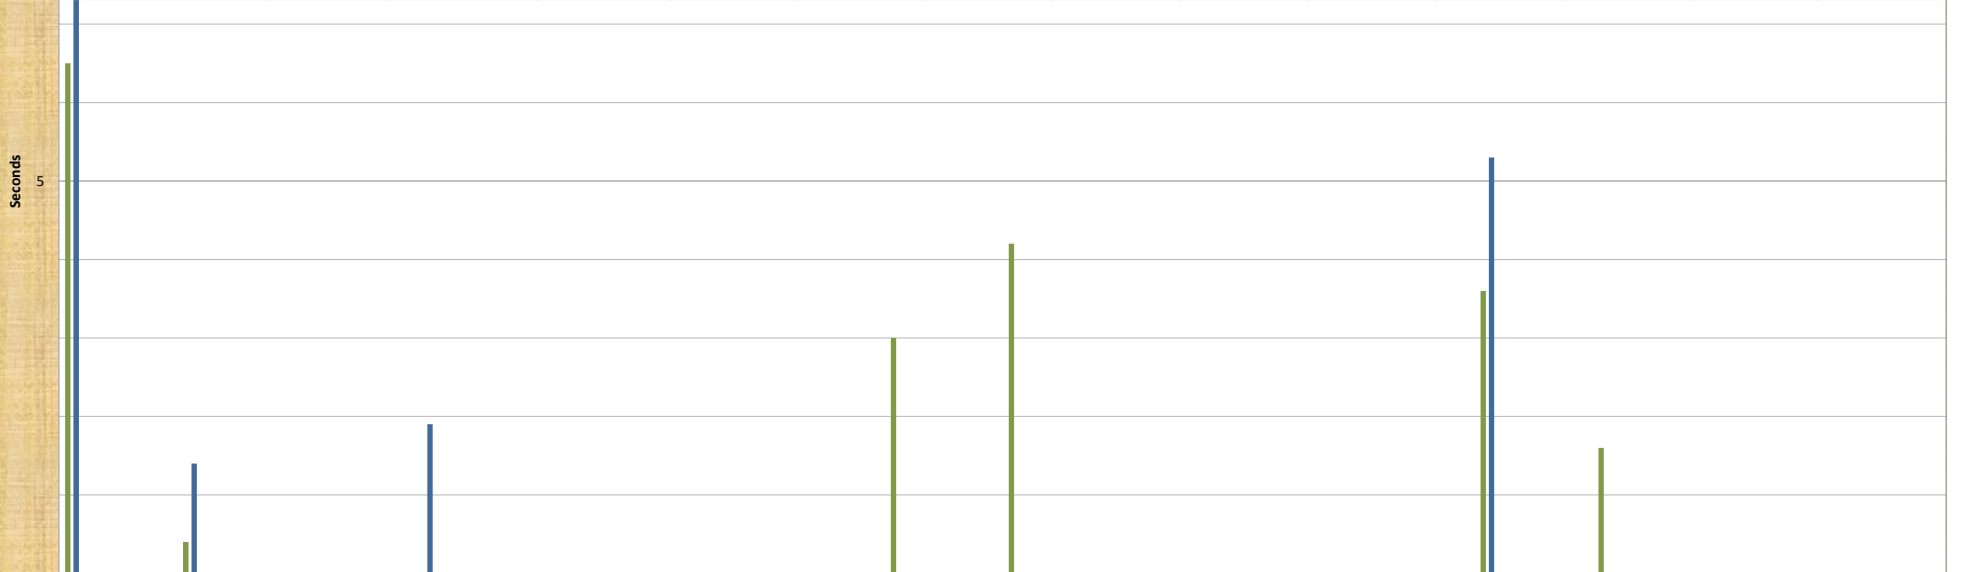

SNACC SYSTEM

Detailed Busies - Monthly Report

January 2019

Busies	Dec-18.	Jan	Feb	Mar	Apr	May	Jun	Jul	Aug	Sep	Oct	Nov	Dec
Ttl. # of Busies	77	125	0	0	0	0	0	0	0	0	0	0	0.00
# of Sites Busied:	6	4	0	0	0	0	0	0	0	0	0	0	0
Max. (Seconds):	6.50	8.70	0.00	0.00	0.00	0.00	0.00	0.00	0.00	0.00	0.00	0.00	0
Min. (Seconds):	0.10	0.10	0.00	0.00	0.00	0.00	0.00	0.00	0.00	0.00	0.00	0.00	0
Average (Seconds):	1.65	1.59	0.00	0.00	0.00	0.00	0.00	0.00	0.00	0.00	0.00	0.00	-
Ttl. Time (Minutes):	2.11	3.32	0.00	0.00	0.00	0.00	0.00	0.00	0.00	0.00	0.00	0.00	0.00

	MANDALAY 110 - Site #20	APEX 1 - Site #21	GENEVA Site #22	ANGELS PEAK 7 - Site #23	BIG HORN Site #24	LAKE MEAD Site #25	LOW POTOSI Site #26	BEACON Site #27	SPIRIT Site #28	OATMAN Site #29	BC TANK Site #30	LAKE LAS VEGAS Site #31	NYE 800 7 - Site #32	SIMULCAST Site #33	PANORAMA Site #34	WEST VHF Site #18
Dec-18: Peak	6.50	0.40						3.00	4.20				3.60	1.60		
Jan-19: Peak	8.70	1.40		1.90									5.30			
Feb-19: Peak																
Mar-19: Peak																
Apr-19: Peak																
May-19: Peak																
June-19: Peak																
July-19: Peak																
Aug-19: Peak																
Sept-19: Peak																
Oct-19: Peak																
Nov-19: Peak																
Dec-19: Peak																