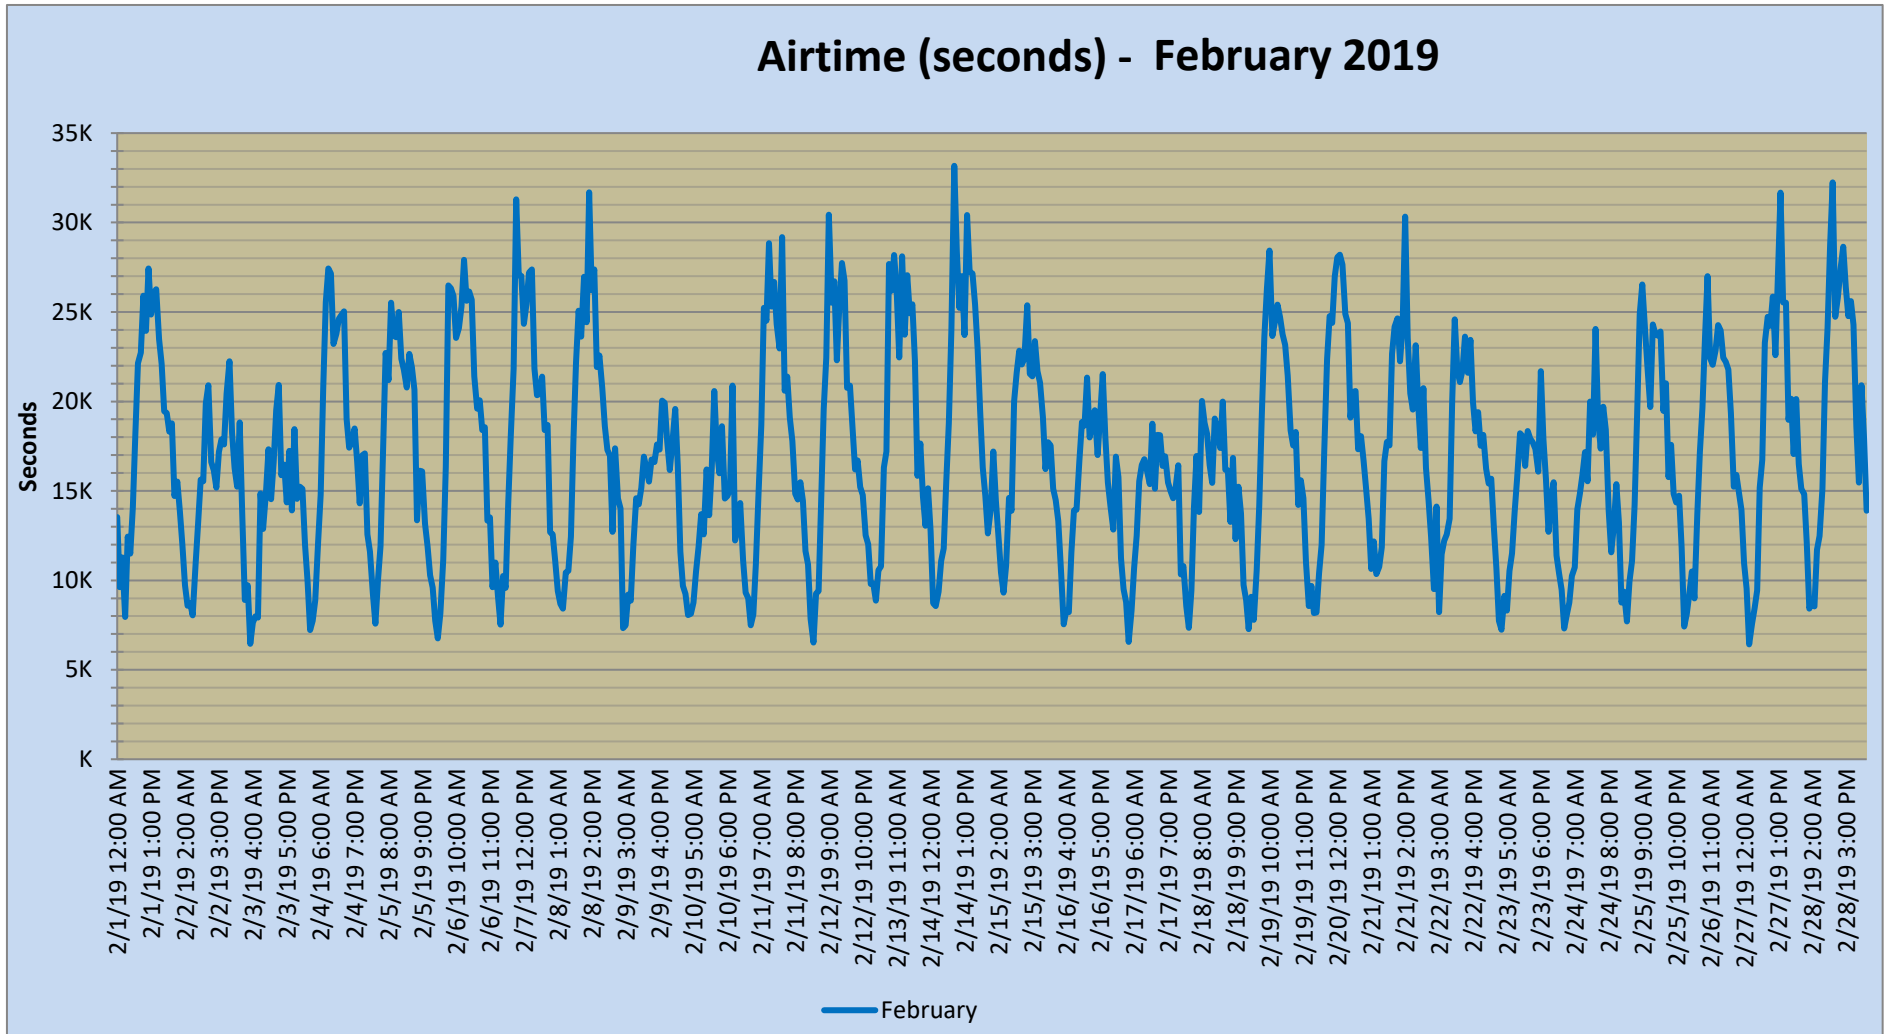

## Airtime - Monthly Report

	Dec-18.	Jan	Feb	Mar	Apr	May	Jun	Jul	Aug	Sep	Oct	Nov	Dec
<b>Ttl Airtime (hrs):</b>	3,331.5	3,405.8	<b>3,198.7</b>	-	-	-	-	-	-	-	-	-	-
<b>Maximum (min):</b>	588.6	541.1	<b>552.9</b>	-	-	-	-	-	-	-	-	-	-
<b>Minimum (min):</b>	100.0	101.1	<b>107.1</b>	-	-	-	-	-	-	-	-	-	-
<b>Average (min):</b>	268.7	274.7	<b>285.6</b>	-	-	-	-	-	-	-	-	-	-