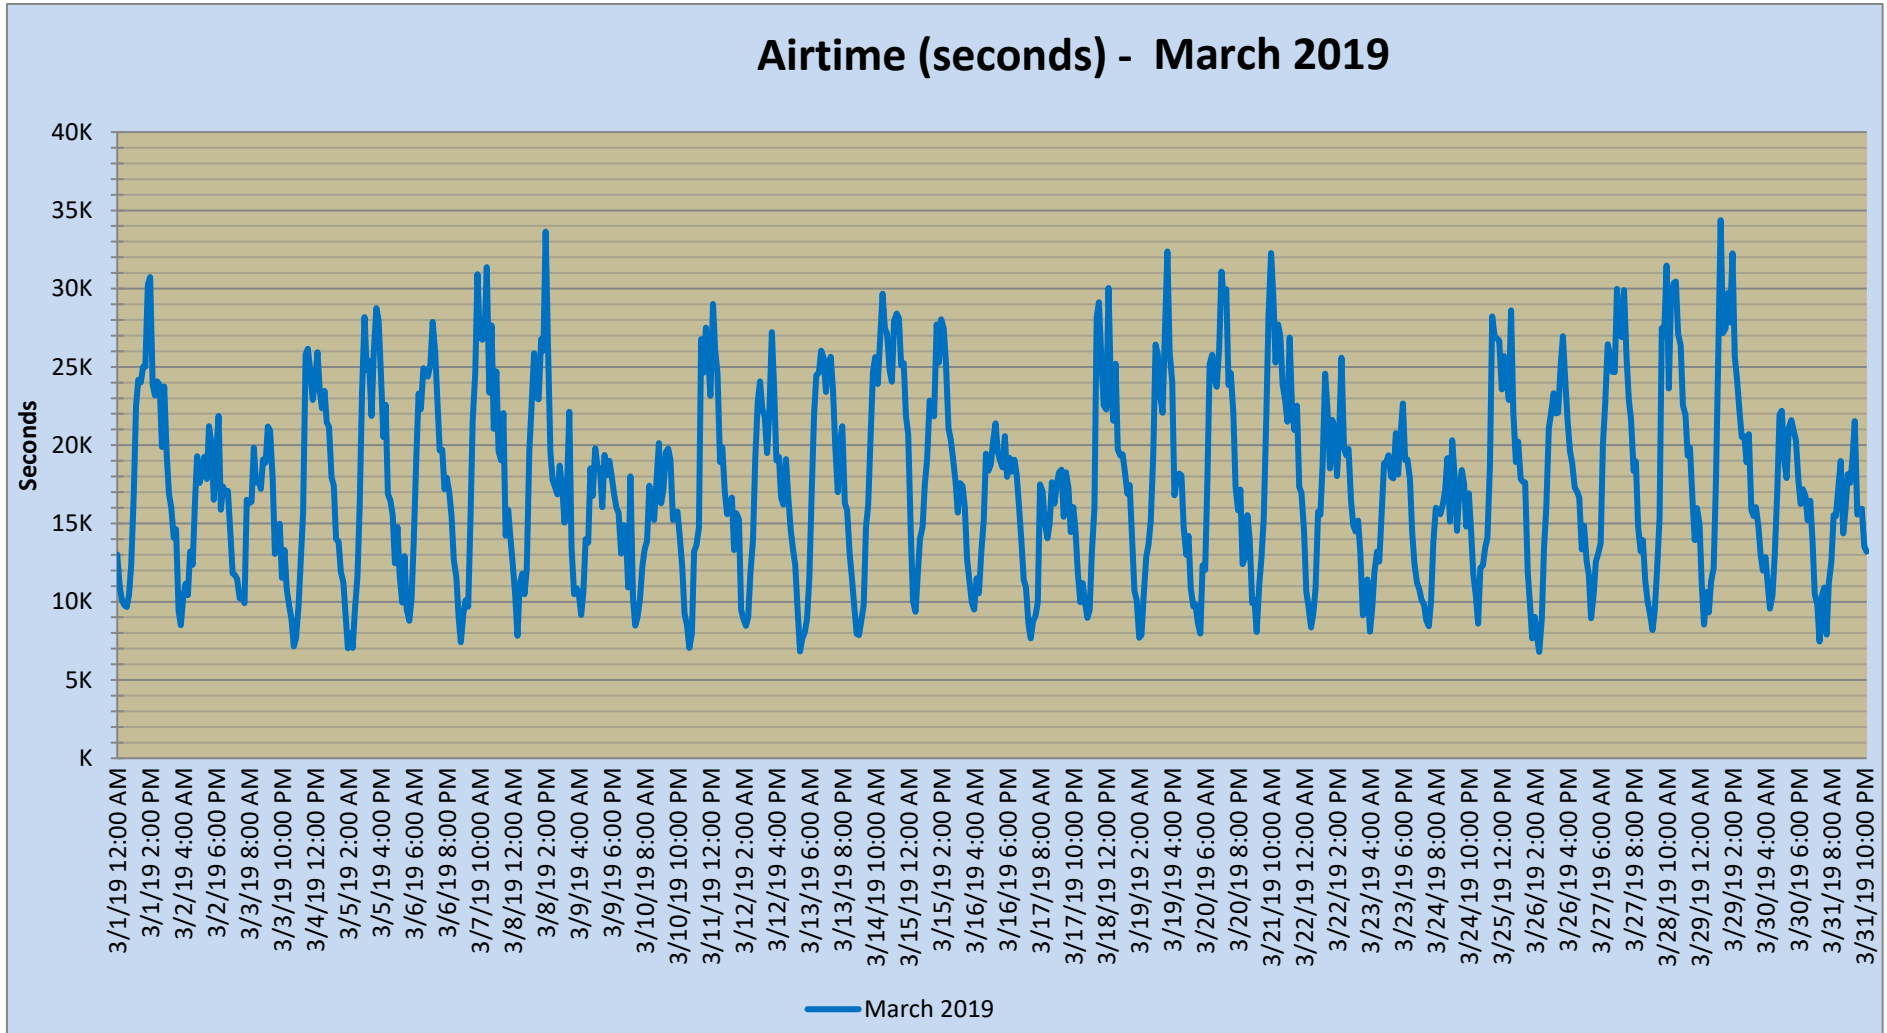

SNACC SYSTEM

Airtime - Monthly Report

	Dec-18.	Jan	Feb	Mar	Apr	May	Jun	Jul	Aug	Sep	Oct	Nov	Dec
Ttl Airtime (hrs):	3,331.5	3,405.8	3,198.7	3,631.6	-	-	-	-	-	-	-	-	-
Maximum (min):	588.6	541.1	552.9	572.9	-	-	-	-	-	-	-	-	-
Minimum (min):	100.0	101.1	107.1	113.2	-	-	-	-	-	-	-	-	-
Average (min):	268.7	274.7	285.6	292.9	-	-	-	-	-	-	-	-	-