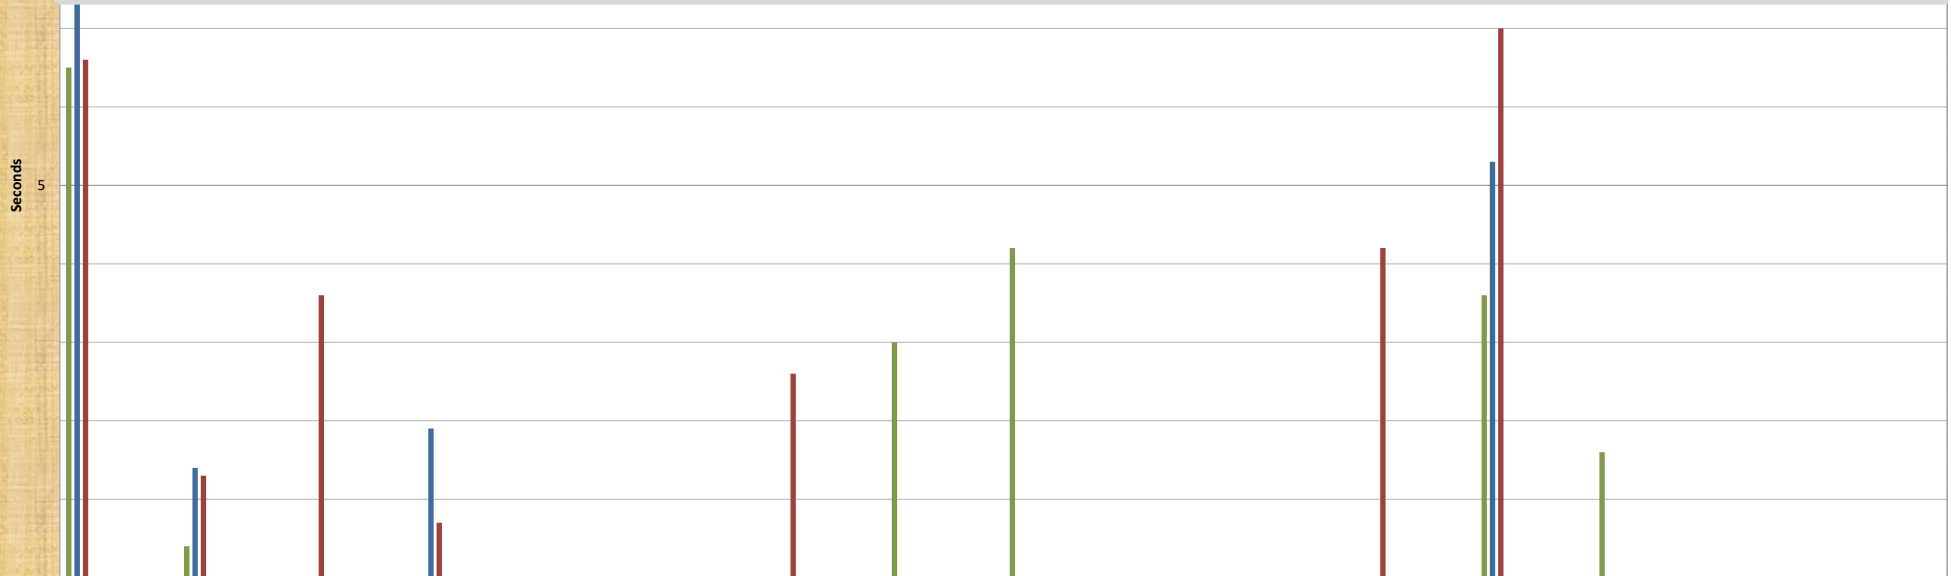

### February 2019

Busies	Dec-18.	Jan	Feb	Mar	Apr	May	Jun	Jul	Aug	Sep	Oct	Nov	Dec
<b>Ttl. # of Busies</b>	77	125	103	-	-	-	-	-	-	-	-	-	-
<b># of Sites Busied:</b>	6	4	7	-	-	-	-	-	-	-	-	-	-
<b>Max. (Seconds):</b>	6.50	8.70	7.00	-	-	-	-	-	-	-	-	-	-
<b>Min. (Seconds):</b>	0.10	0.10	0.10	-	-	-	-	-	-	-	-	-	-
<b>Average (Seconds):</b>	1.65	1.59	1.57	-	-	-	-	-	-	-	-	-	-
<b>Ttl. Time (Minutes):</b>	2.11	3.32	2.69	-	-	-	-	-	-	-	-	-	-