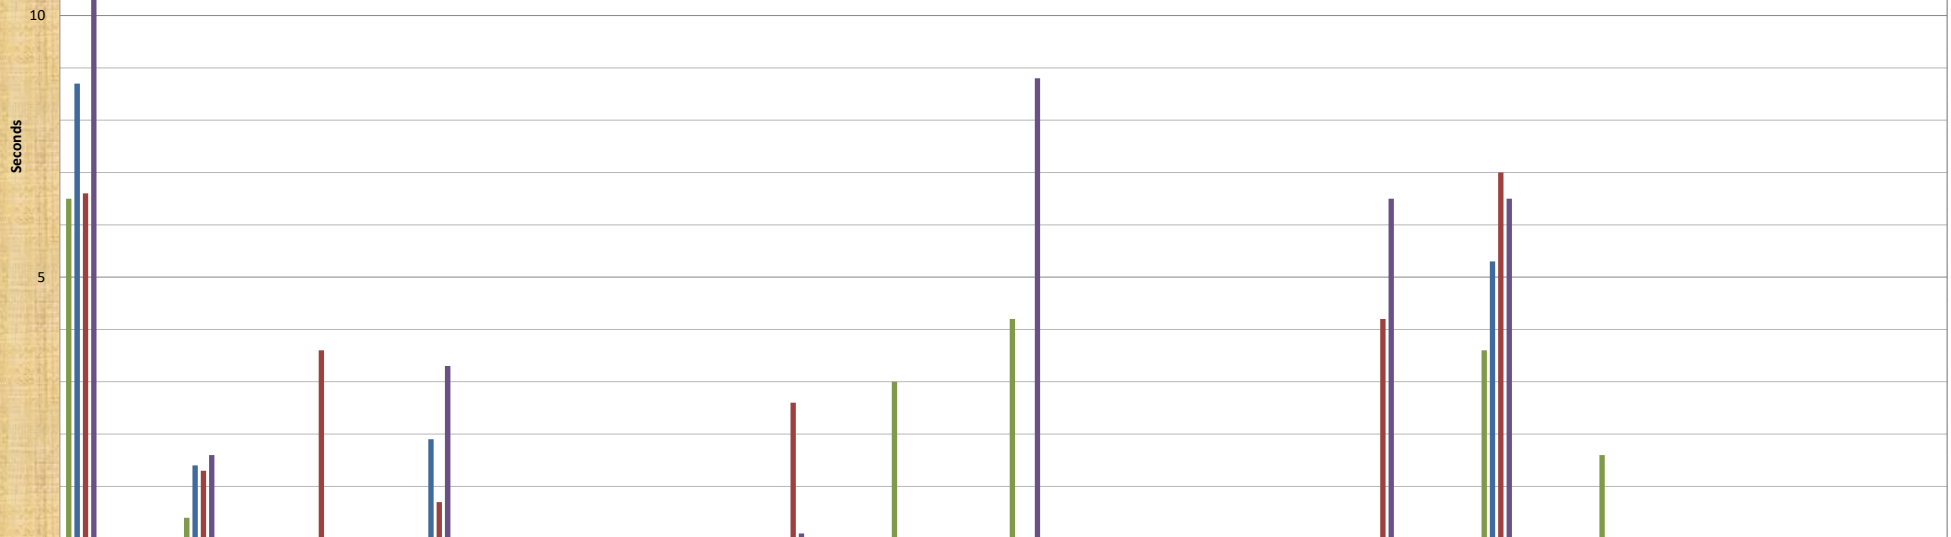

SNACC SYSTEM

Detailed Busies - Monthly Report

March 2019

Busies	Dec-18.	Jan	Feb	Mar	Apr	May	Jun	Jul	Aug	Sep	Oct	Nov	Dec
Ttl. # of Busies	77	125	103	183	-	-	-	-	-	-	-	-	-
# of Sites Busied:	6	4	7	7	-	-	-	-	-	-	-	-	-
Max. (Seconds):	6.50	8.70	7.00	13.30	-	-	-	-	-	-	-	-	-
Min. (Seconds):	0.10	0.10	0.10	0.10	-	-	-	-	-	-	-	-	-
Average (Seconds):	1.65	1.59	1.57	1.59	-	-	-	-	-	-	-	-	-
Ttl. Time (Minutes):	2.11	3.32	2.69	4.84	-	-	-	-	-	-	-	-	-

	MANDALAY 137 - Busies Site #20	APEX 8 - Busies Site #21	GENEVA Site #22	ANGELS PEAK 26 - Busies Site #23	BIG HORN Site #24	LAKE MEAD Site #25	LOW POTOSI 1 - Busies Site #26	BEACON Site #27	SPIRIT 1 - Busies Site #28	OATMAN Site #29	BC TANK Site #30	LAKE LAS VEGAS 5 - Busies Site #31	NYE 800 5 - Busies Site #32	SIMULCAST Site #33	PANORAMA Site #34	WEST VHF Site #18
■ Dec-18: Peak	6.50	0.40						3.00	4.20				3.60	1.60		
■ Jan-19: Peak	8.70	1.40		1.90									5.30			
■ Feb-19: Peak	6.60	1.30	3.60	0.70			2.60					4.20	7.00			
■ Mar-19: Peak	13.30	1.60		3.30			0.10		8.80			6.50	6.50			
■ Apr-19: Peak																
■ May-19: Peak																
■ June-19: Peak																
■ July-19: Peak																
■ Aug-19: Peak																
■ Sept-19: Peak																
■ Oct-19: Peak																
■ Nov-19: Peak																
■ Dec-19: Peak																