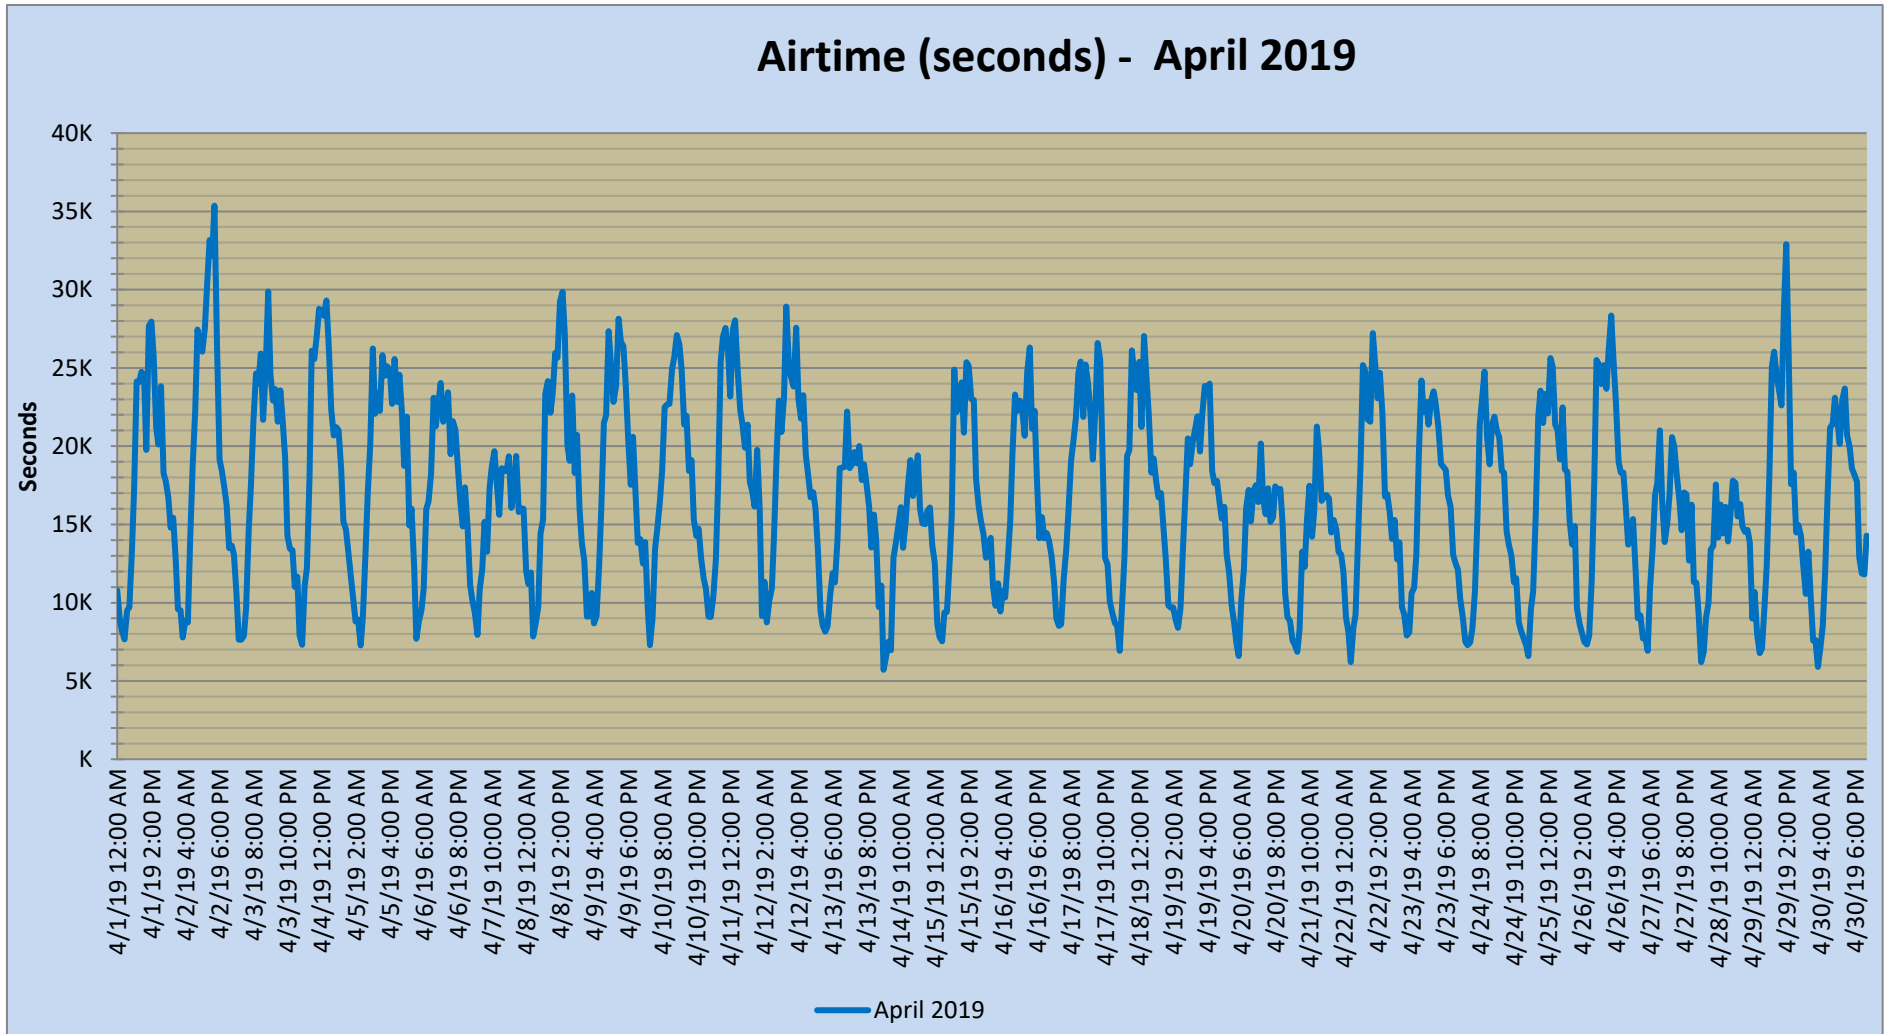

SNACC SYSTEM

Airtime - Monthly Report

	Dec-18.	Jan	Feb	Mar	Apr	May	Jun	Jul	Aug	Sep	Oct	Nov	Dec
Ttl Airtime (hrs):	3,331.5	3,405.8	3,198.7	3,631.6	3,384.3	-	-	-	-	-	-	-	-
Maximum (min):	588.6	541.1	552.9	572.9	589.4	-	-	-	-	-	-	-	-
Minimum (min):	100.0	101.1	107.1	113.2	95.2	-	-	-	-	-	-	-	-
Average (min):	268.7	274.7	285.6	292.9	282.0	-	-	-	-	-	-	-	-