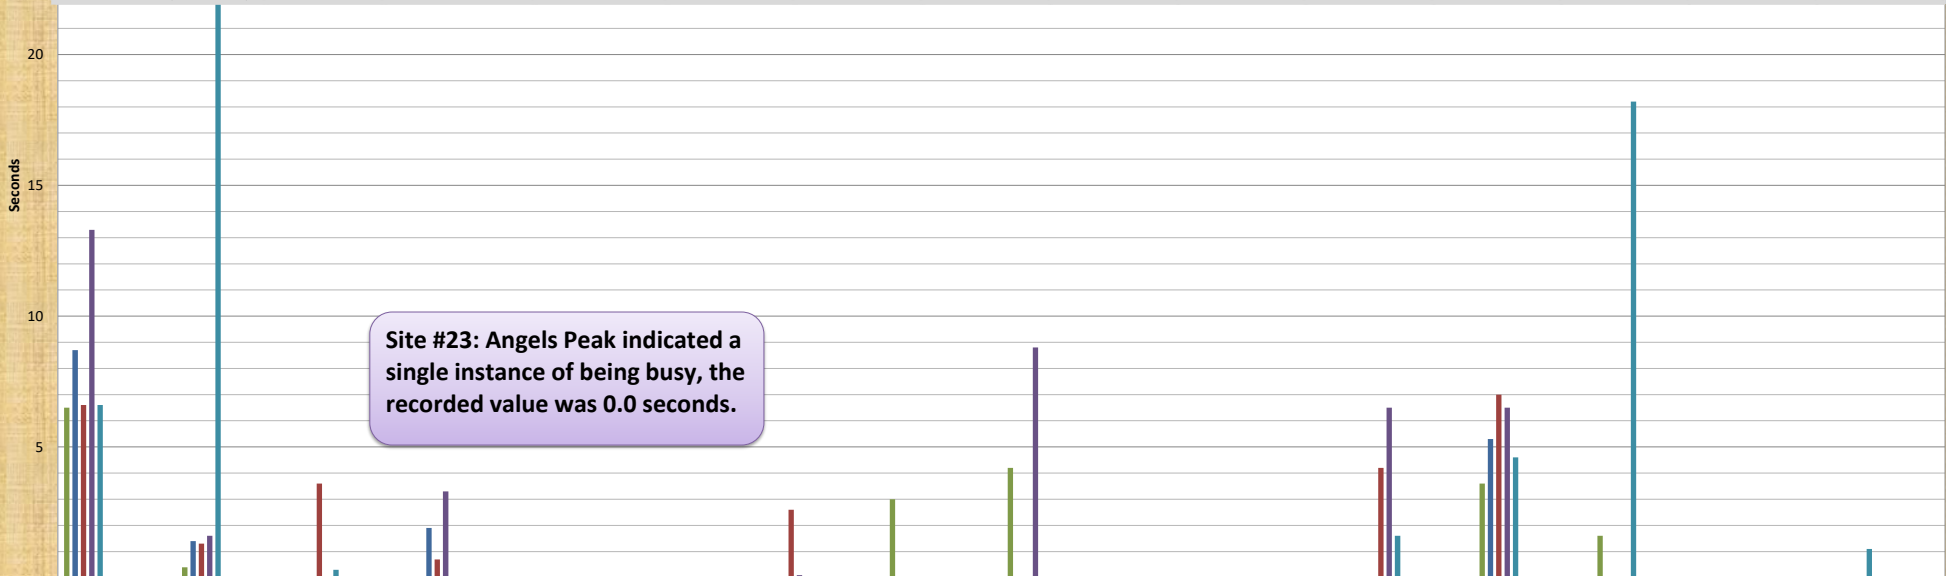

SNACC SYSTEM

Detailed Busies - Monthly Report

April 2019

Busies	Dec-18.	Jan	Feb	Mar	Apr	May	Jun	Jul	Aug	Sep	Oct	Nov	Dec
Ttl. # of Busies	77	125	103	183	116	-	-	-	-	-	-	-	-
# of Sites Busied:	6	4	7	7	8	-	-	-	-	-	-	-	-
Max. (Seconds):	6.50	8.70	7.00	13.30	26.90	-	-	-	-	-	-	-	-
Min. (Seconds):	0.10	0.10	0.10	0.10	0.10	-	-	-	-	-	-	-	-
Average (Seconds):	1.65	1.59	1.57	1.59	2.25	-	-	-	-	-	-	-	-
Ttl. Time (Minutes):	2.11	3.32	2.69	4.84	4.35	-	-	-	-	-	-	-	-

Site #23: Angels Peak indicated a single instance of being busy, the recorded value was 0.0 seconds.

	MANDALAY 58 - Busies Site #20	APEX 14 - Busies Site #21	GENEVA 4 - Busies Site #22	ANGELS PEAK 1 - Busies Site #23	BIG HORN Site #24	LAKE MEAD Site #25	LOW POTOSI Site #26	BEACON Site #27	SPIRIT Site #28	OATMAN Site #29	BC TANK Site #30	LAKE LAS VEGAS 3 - Busies Site #31	NYE 800 8 - Busies Site #32	SIMULCAST 27 - Busies Site #33	PANORAMA Site #34	WEST VHF 1 - Busies Site #18
Dec-18: Peak	6.50	0.40						3.00	4.20				3.60	1.60		
Jan-19: Peak	8.70	1.40		1.90									5.30			
Feb-19: Peak	6.60	1.30	3.60	0.70			2.60					4.20	7.00			
Mar-19: Peak	13.30	1.60		3.30			0.10		8.80			6.50	6.50			
Apr-19: Peak	6.60	26.90	0.30									1.60	4.60	18.20		1.10
May-19: Peak																
June-19: Peak																
July-19: Peak																
Aug-19: Peak																
Sept-19: Peak																
Oct-19: Peak																
Nov-19: Peak																
Dec-19: Peak																