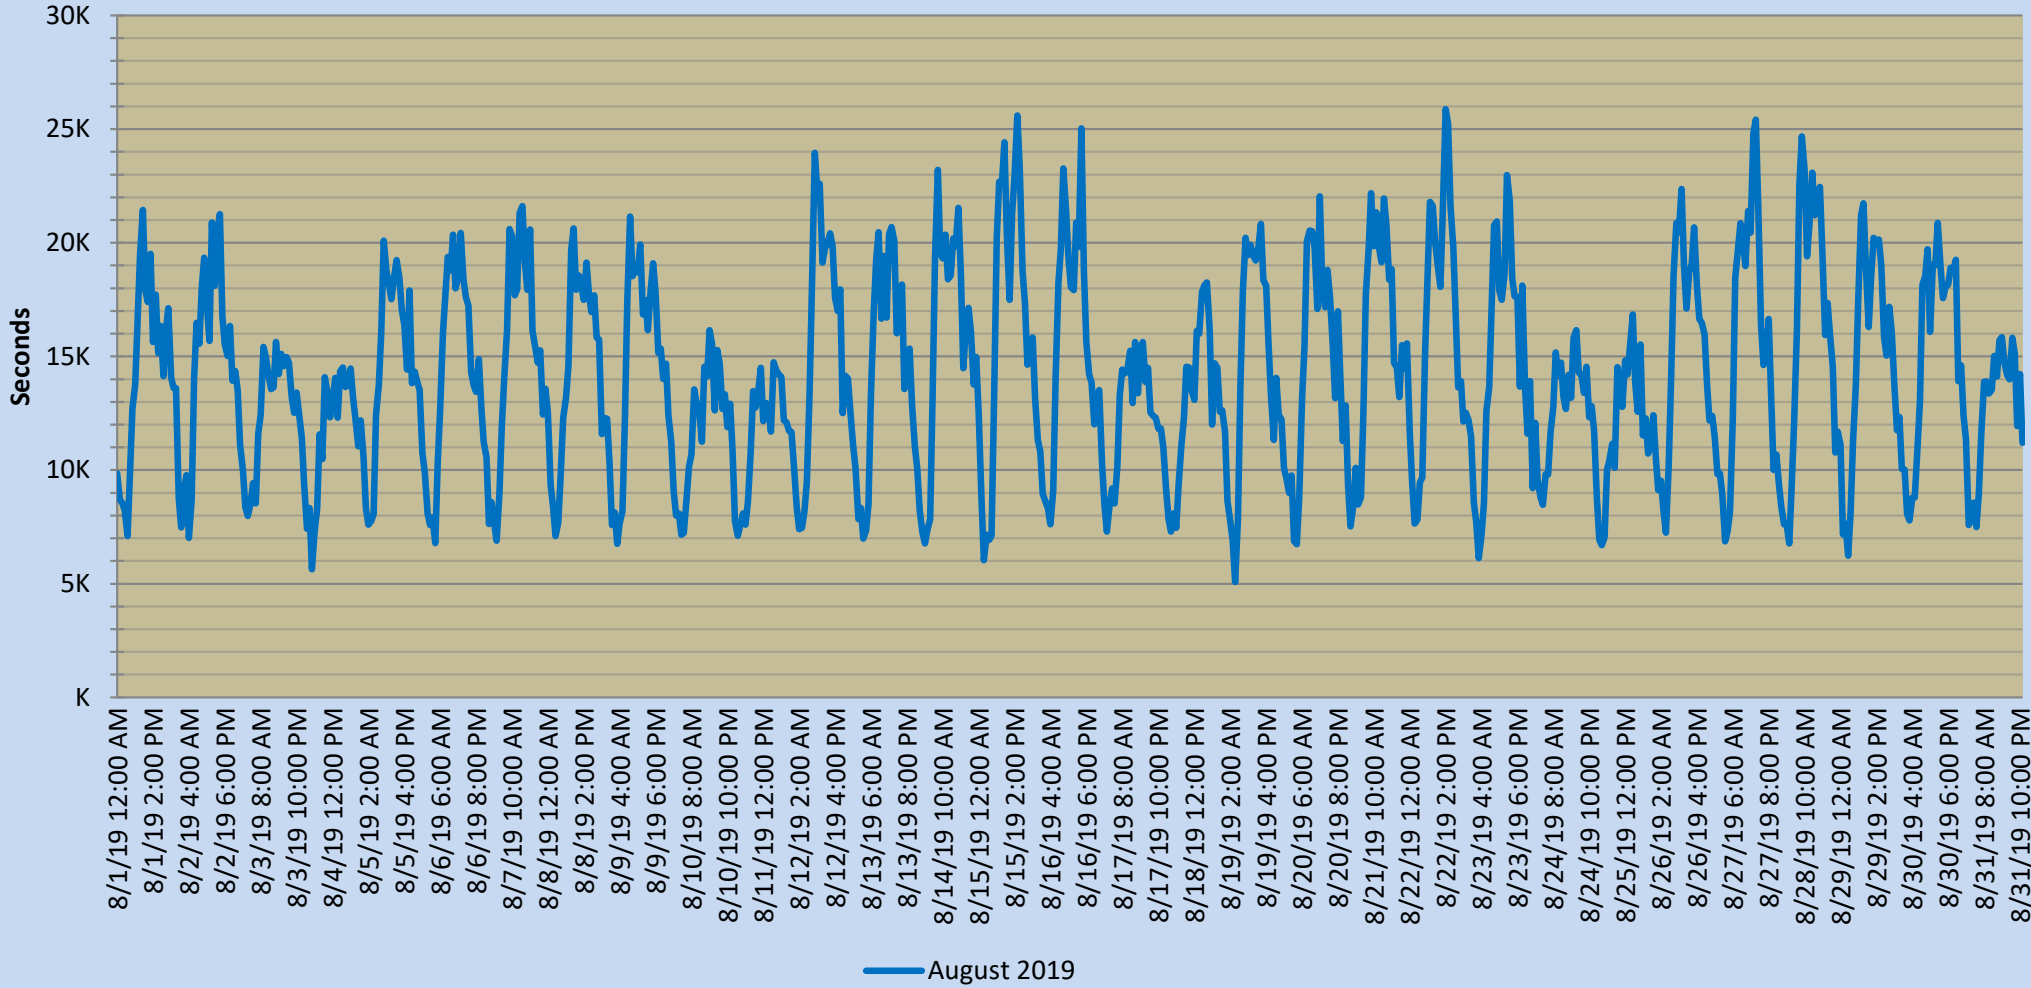

# Airtime (seconds) - August 2019

	Dec-18.	Jan	Feb	Mar	Apr	May	Jun	Jul	Aug	Sep	Oct	Nov	Dec
<b>Ttl Airtime (hrs):</b>	3,331.5	3,405.8	3,198.7	3,631.6	3,384.3	3,135.7	2,777.2	2,895.4	2,943.4	-	-	-	-
<b>Maximum (min):</b>	588.6	541.1	552.9	572.9	589.4	478.7	443.8	573.5	431.3	-	-	-	-
<b>Minimum (min):</b>	100.0	101.1	107.1	113.2	95.2	84.9	-	84.5	84.6	-	-	-	-
<b>Average (min):</b>	268.7	274.7	285.6	292.9	282.0	252.9	231.4	233.5	237.4	-	-	-	-