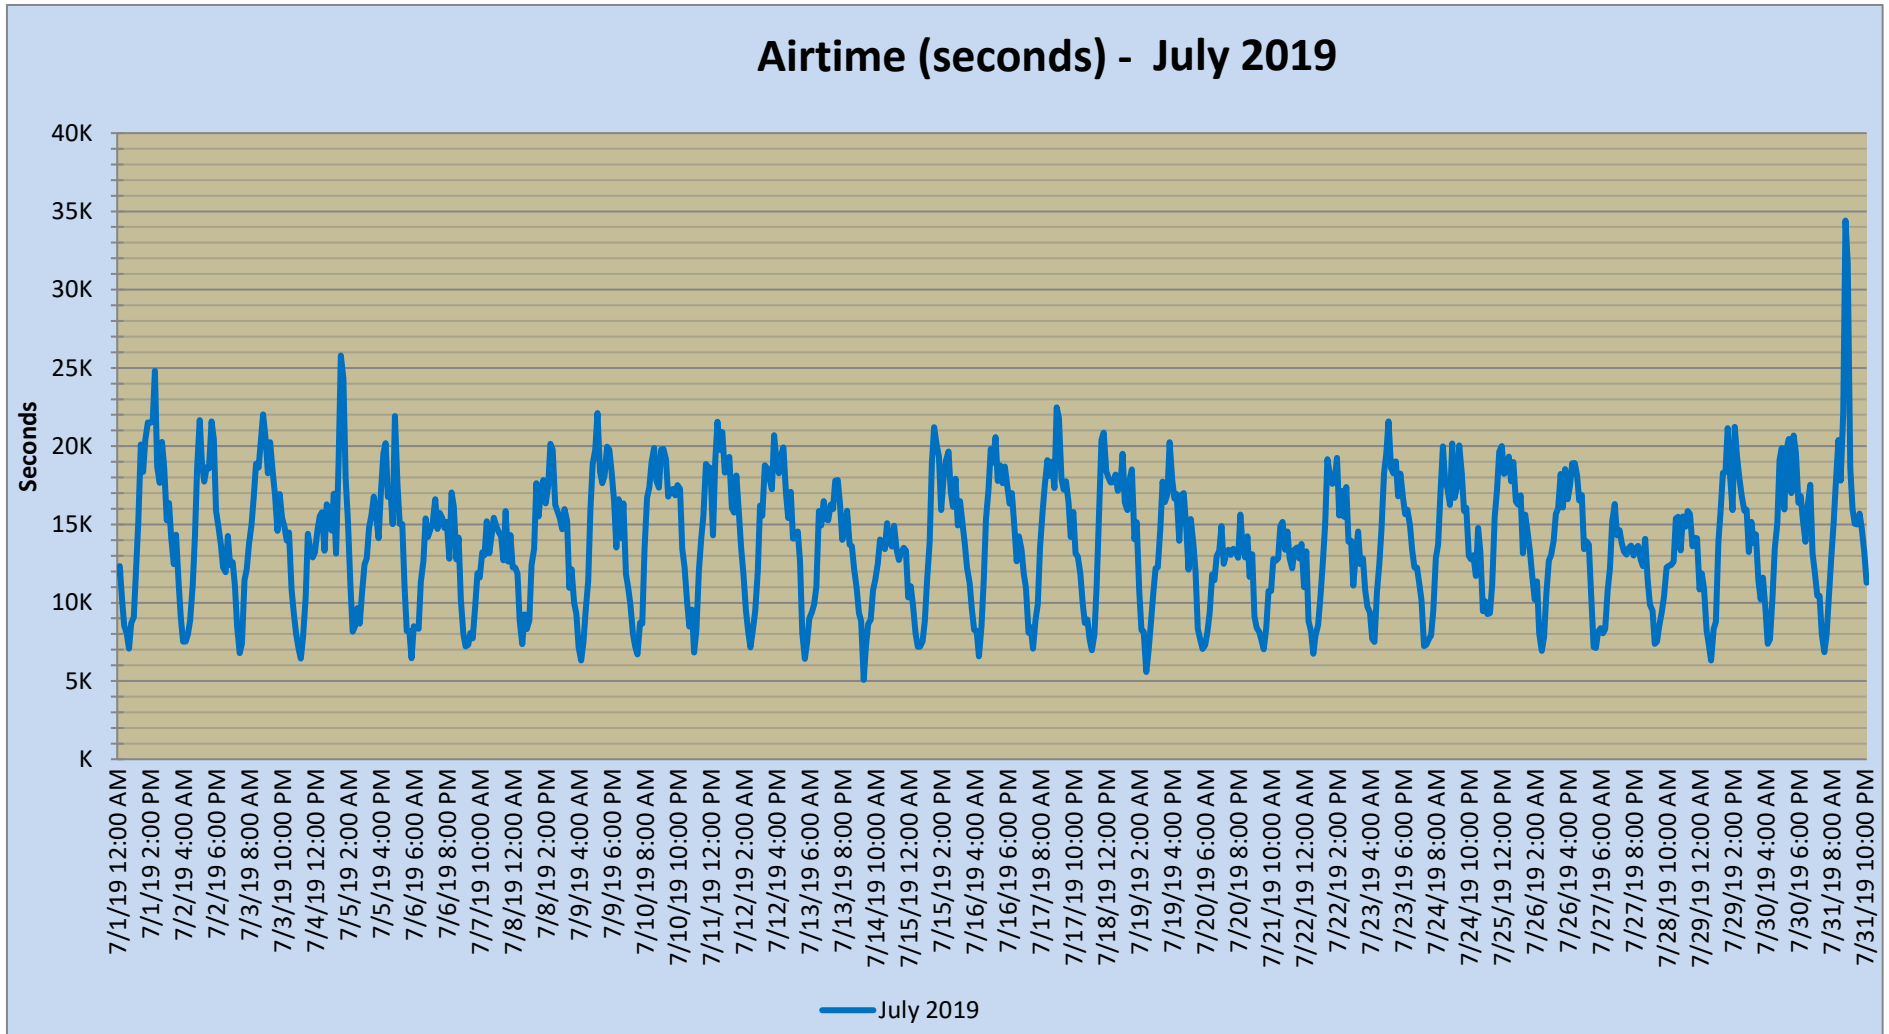

## Airtime - Monthly Report

	Dec-18.	Jan	Feb	Mar	Apr	May	Jun	Jul	Aug	Sep	Oct	Nov	Dec
<b>Ttl Airtime (hrs):</b>	3,331.5	3,405.8	3,198.7	3,631.6	3,384.3	3,135.7	2,777.2	2,895.4	-	-	-	-	-
<b>Maximum (min):</b>	588.6	541.1	552.9	572.9	589.4	478.7	443.8	573.5	-	-	-	-	-
<b>Minimum (min):</b>	100.0	101.1	107.1	113.2	95.2	84.9	-	84.5	-	-	-	-	-
<b>Average (min):</b>	268.7	274.7	285.6	292.9	282.0	252.9	231.4	233.5	-	-	-	-	-