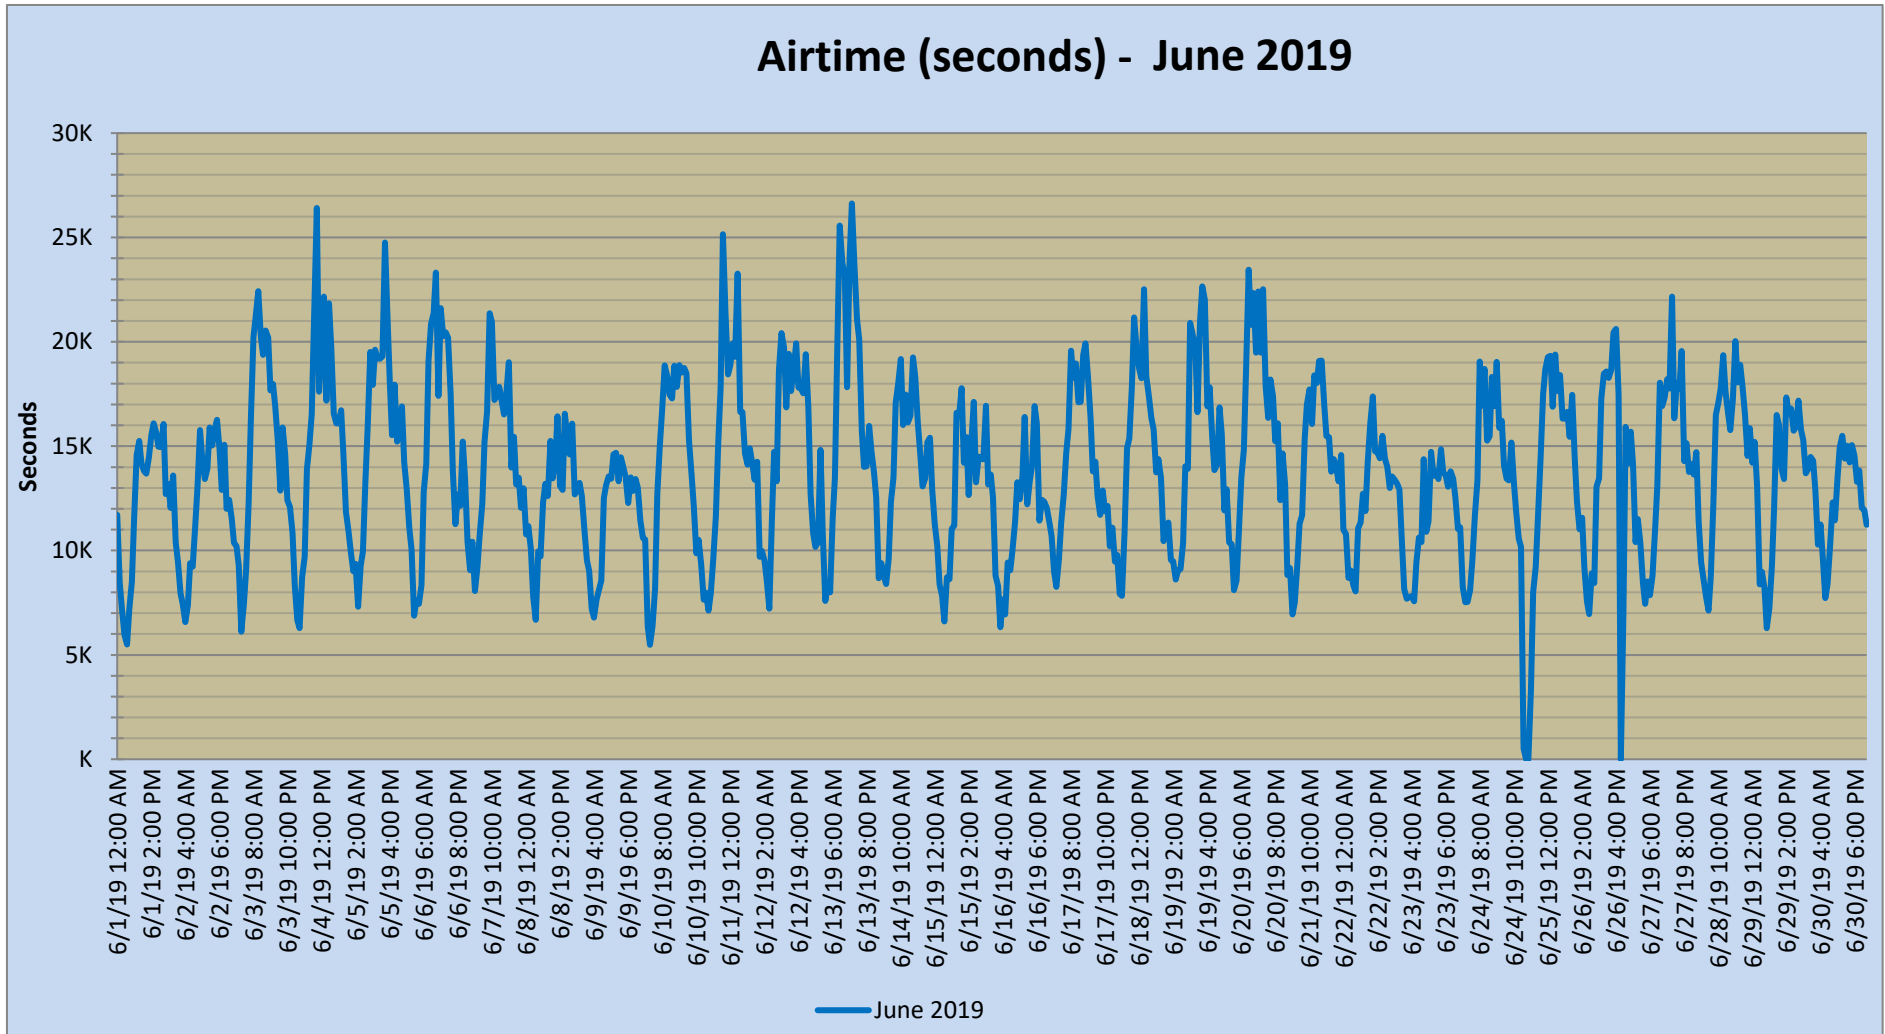

SNACC SYSTEM

Airtime - Monthly Report

	Dec-18.	Jan	Feb	Mar	Apr	May	Jun	Jul	Aug	Sep	Oct	Nov	Dec
Ttl Airtime (hrs):	3,331.5	3,405.8	3,198.7	3,631.6	3,384.3	3,135.7	2,777.2	-	-	-	-	-	-
Maximum (min):	588.6	541.1	552.9	572.9	589.4	478.7	443.8	-	-	-	-	-	-
Minimum (min):	100.0	101.1	107.1	113.2	95.2	84.9	-	-	-	-	-	-	-
Average (min):	268.7	274.7	285.6	292.9	282.0	252.9	231.4	-	-	-	-	-	-