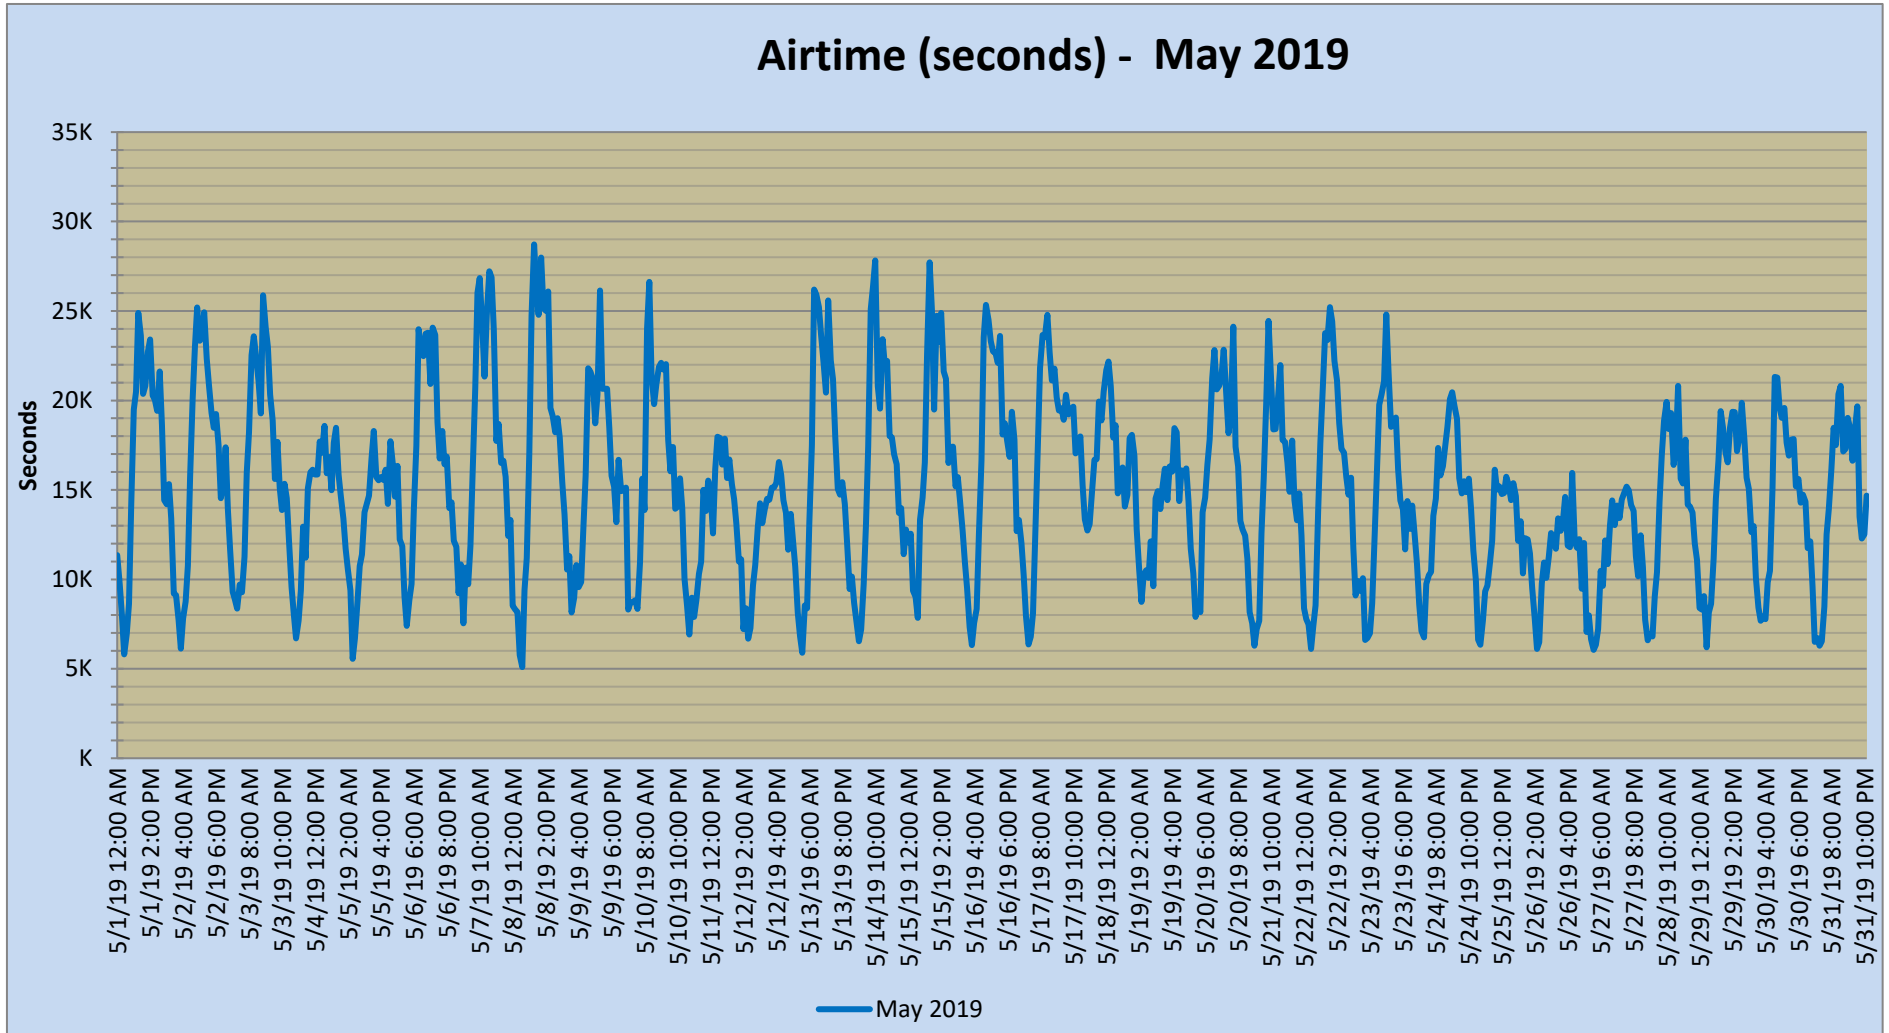

SNACC SYSTEM

Airtime - Monthly Report

	Dec-18.	Jan	Feb	Mar	Apr	May	Jun	Jul	Aug	Sep	Oct	Nov	Dec
Ttl Airtime (hrs):	3,331.5	3,405.8	3,198.7	3,631.6	3,384.3	3,135.7	-	-	-	-	-	-	-
Maximum (min):	588.6	541.1	552.9	572.9	589.4	478.7	-	-	-	-	-	-	-
Minimum (min):	100.0	101.1	107.1	113.2	95.2	84.9	-	-	-	-	-	-	-
Average (min):	268.7	274.7	285.6	292.9	282.0	252.9	-	-	-	-	-	-	-