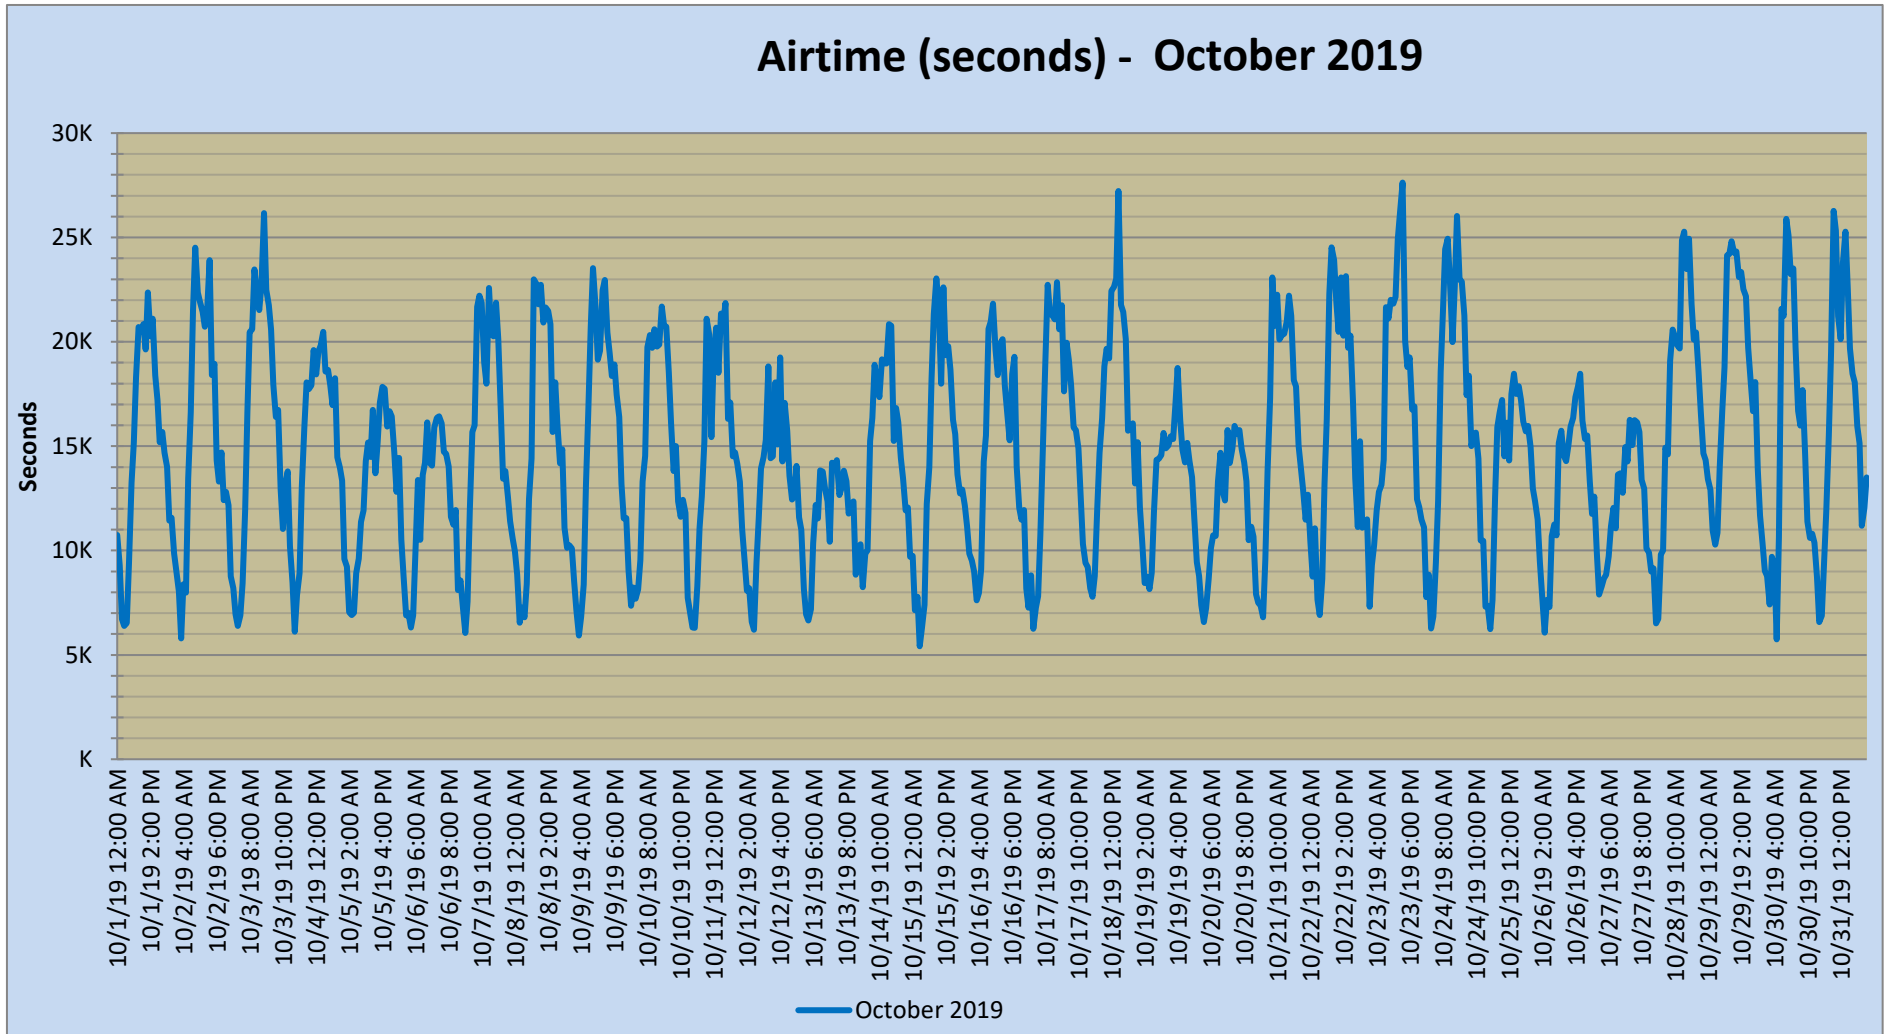

## Airtime - Monthly Report

	Dec-18.	Jan	Feb	Mar	Apr	May	Jun	Jul	Aug	Sep	Oct	Nov	Dec
<b>Ttl Airtime (hrs):</b>	3,331.5	3,405.8	3,198.7	3,631.6	3,384.3	3,135.7	2,777.2	2,895.4	2,943.4	2,844.0	<b>3,053.1</b>	-	-
<b>Maximum (min):</b>	588.6	541.1	552.9	572.9	589.4	478.7	443.8	573.5	431.3	467.1	<b>460.5</b>	-	-
<b>Minimum (min):</b>	100.0	101.1	107.1	113.2	95.2	84.9	-	84.5	84.6	90.8	<b>90.2</b>	-	-
<b>Average (min):</b>	268.7	274.7	285.6	292.9	282.0	252.9	231.4	233.5	237.4	237.0	<b>246.2</b>	-	-