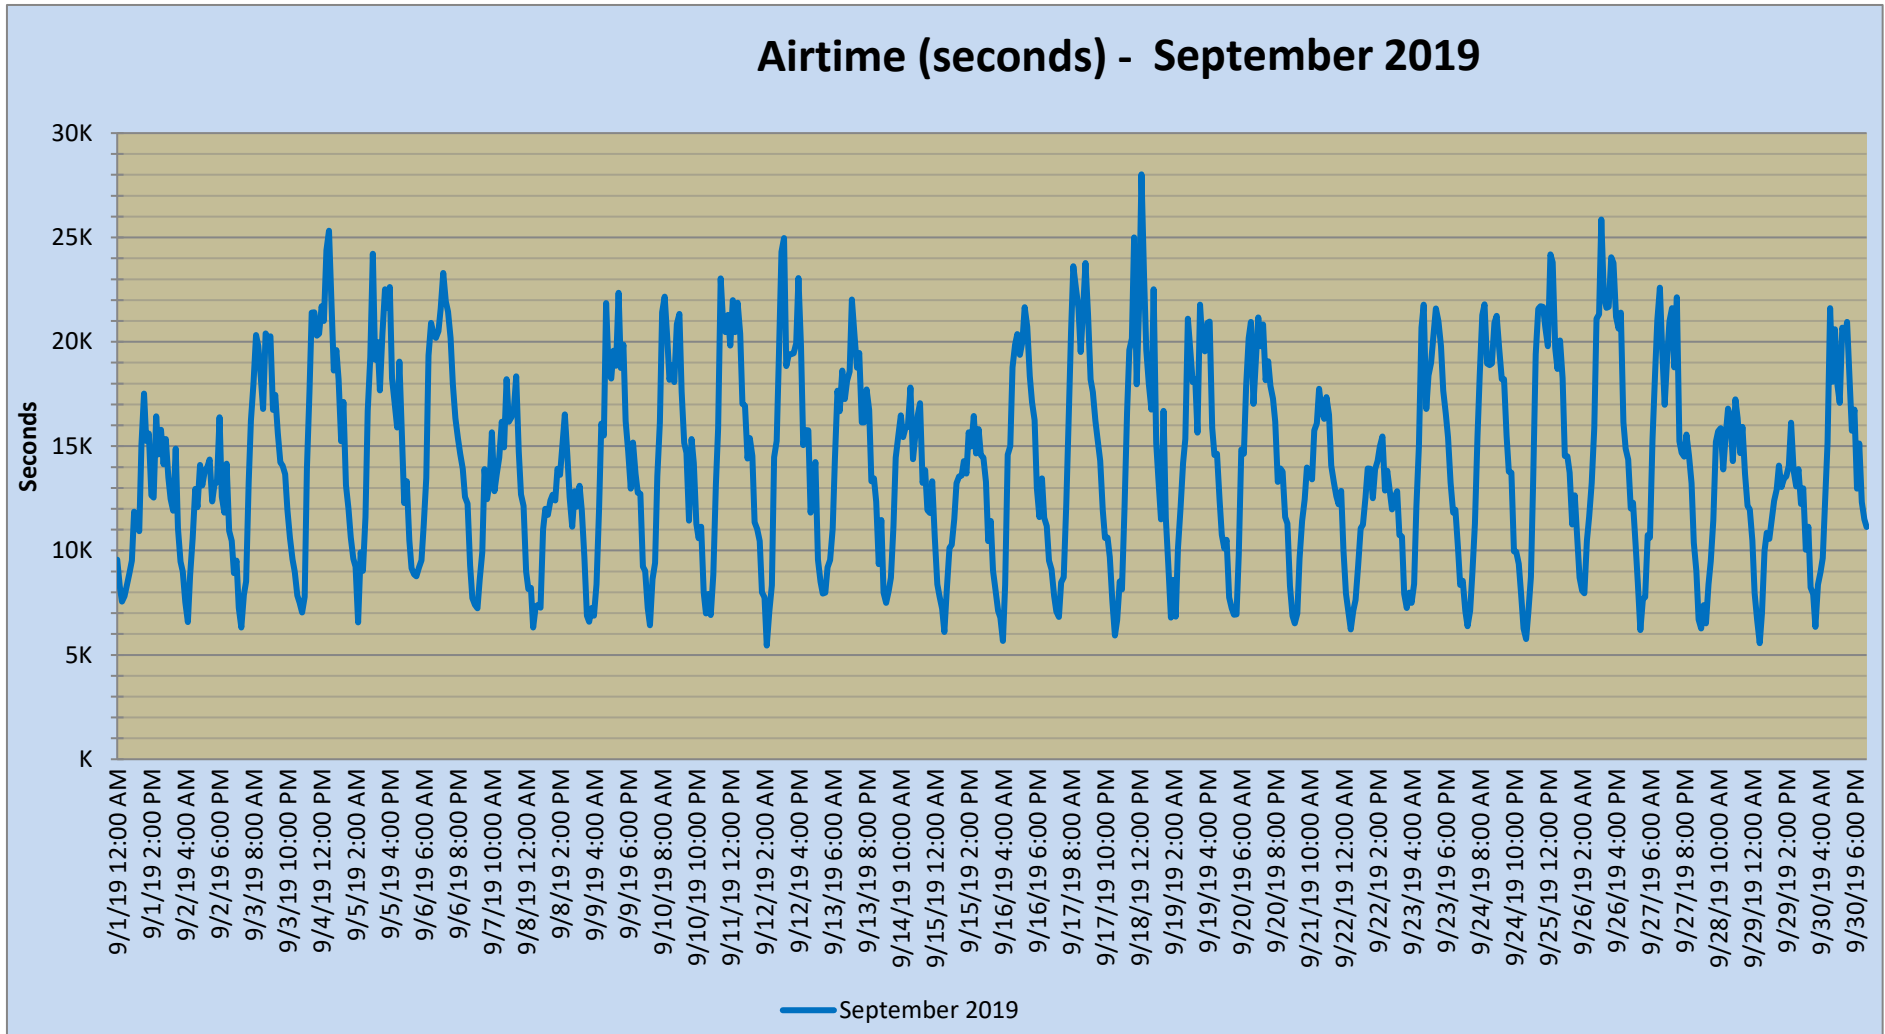

SNACC SYSTEM

Airtime - Monthly Report

	Dec-18.	Jan	Feb	Mar	Apr	May	Jun	Jul	Aug	Sep	Oct	Nov	Dec
Ttl Airtime (hrs):	3,331.5	3,405.8	3,198.7	3,631.6	3,384.3	3,135.7	2,777.2	2,895.4	2,943.4	2,844.0	-	-	-
Maximum (min):	588.6	541.1	552.9	572.9	589.4	478.7	443.8	573.5	431.3	467.1	-	-	-
Minimum (min):	100.0	101.1	107.1	113.2	95.2	84.9	-	84.5	84.6	90.8	-	-	-
Average (min):	268.7	274.7	285.6	292.9	282.0	252.9	231.4	233.5	237.4	237.0	-	-	-