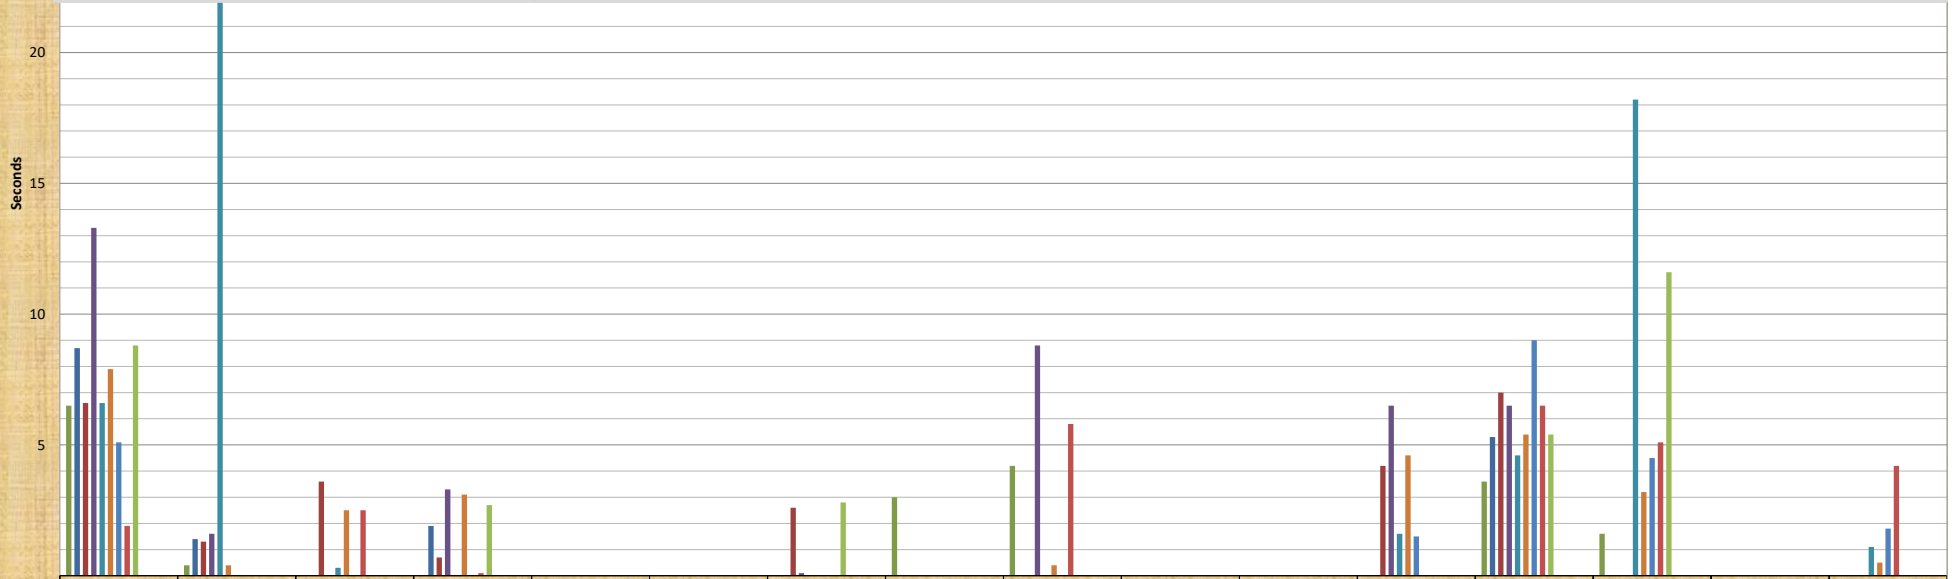

SNACC SYSTEM

Detailed Busies - Monthly Report

August 2019

	Busies	Dec-18.	Jan	Feb	Mar	Apr	May	Jun	Jul	Aug	Sep	Oct	Nov	Dec
Ttl. # of Busies		77	125	103	183	116	168	42	28	217	-	-	-	-
# of Sites Busied:		6	4	7	7	8	9	5	7	5	-	-	-	-
Max. (Seconds):		6.50	8.70	7.00	13.30	26.90	7.90	9.00	6.50	11.60	-	-	-	-
Min. (Seconds):		0.10	0.10	0.10	0.10	0.10	0.10	0.10	0.10	0.10	-	-	-	-
Average (Seconds):		1.65	1.59	1.57	1.59	2.25	1.65	1.57	2.03	1.91	-	-	-	-
Ttl. Time (Minutes):		2.11	3.32	2.69	4.84	4.35	4.63	1.10	0.95	6.90	-	-	-	-

	MANDALAY 133 - Busies Site #20	APEX Site #21	GENEVA Site #22	ANGELS PEAK 6 - Busies Site #23	BIG HORN Site #24	LAKE MEAD Site #25	LOW POTOSI 1 - Busies Site #26	BEACON Site #27	SPIRIT Site #28	OATMAN Site #29	BC TANK Site #30	LAKE LAS VEGAS Site #31	NYE 800 3 - Busies Site #32	SIMULCAST 74 - Busies Site #33	PANORAMA Site #34	WEST VHF Site #18
Dec-18: Peak	6.50	0.40						3.00	4.20				3.60	1.60		
Jan-19: Peak	8.70	1.40		1.90									5.30			
Feb-19: Peak	6.60	1.30	3.60	0.70			2.60					4.20	7.00			
Mar-19: Peak	13.30	1.60		3.30			0.10		8.80			6.50	6.50			
Apr-19: Peak	6.60	26.90	0.30									1.60	4.60	18.20		1.10
May-19: Peak	7.90	0.40	2.50	3.10					0.40			4.60	5.40	3.20		0.50
June-19: Peak	5.10											1.50	9.00	4.50		1.80
July-19: Peak	1.90		2.50	0.10					5.80				6.50	5.10		4.20
Aug-19: Peak	8.80			2.70			2.80						5.40	11.60		
Sept-19: Peak																
Oct-19: Peak																
Nov-19: Peak																
Dec-19: Peak																