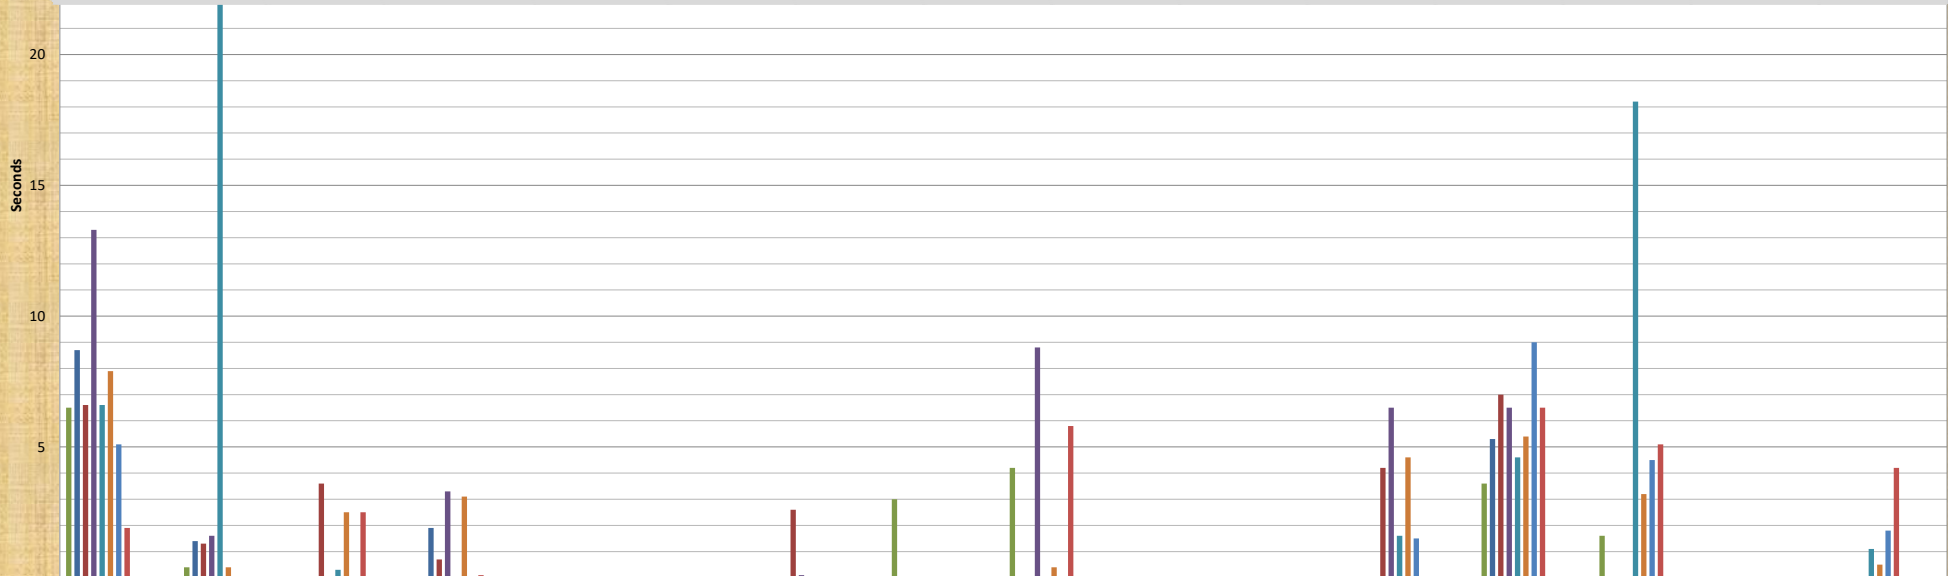

SNACC SYSTEM

Detailed Busies - Monthly Report

July 2019

	Busies	Dec-18.	Jan	Feb	Mar	Apr	May	Jun	Jul	Aug	Sep	Oct	Nov	Dec
Ttl. # of Busies		77	125	103	183	116	168	42	28	-	-	-	-	-
# of Sites Busied:		6	4	7	7	8	9	5	7	-	-	-	-	-
Max. (Seconds):		6.50	8.70	7.00	13.30	26.90	7.90	9.00	6.50	-	-	-	-	-
Min. (Seconds):		0.10	0.10	0.10	0.10	0.10	0.10	0.10	0.10	-	-	-	-	-
Average (Seconds):		1.65	1.59	1.57	1.59	2.25	1.65	1.57	2.03	-	-	-	-	-
Ttl. Time (Minutes):		2.11	3.32	2.69	4.84	4.35	4.63	1.10	0.95	-	-	-	-	-

	MANDALAY 5 - Busies Site #20	APEX Site #21	GENEVA 6 - Busies Site #22	ANGELS PEAK 1 - Busies Site #23	BIG HORN Site #24	LAKE MEAD Site #25	LOW POTOSI Site #26	BEACON Site #27	SPIRIT 3 - Busies Site #28	OATMAN Site #29	BC TANK Site #30	LAKE LAS VEGAS Site #31	NYE 800 4 - Busies Site #32	SIMULCAST 8 - Busies Site #33	PANORAMA Site #34	WEST VHF 1 - Busies Site #18
Dec-18: Peak	6.50	0.40						3.00	4.20				3.60	1.60		
Jan-19: Peak	8.70	1.40		1.90									5.30			
Feb-19: Peak	6.60	1.30	3.60	0.70			2.60					4.20	7.00			
Mar-19: Peak	13.30	1.60		3.30			0.10		8.80			6.50	6.50			
Apr-19: Peak	6.60	26.90	0.30									1.60	4.60	18.20		1.10
May-19: Peak	7.90	0.40	2.50	3.10					0.40			4.60	5.40	3.20		0.50
June-19: Peak	5.10											1.50	9.00	4.50		1.80
July-19: Peak	1.90		2.50	0.10					5.80				6.50	5.10		4.20
Aug-19: Peak																
Sept-19: Peak																
Oct-19: Peak																
Nov-19: Peak																
Dec-19: Peak																