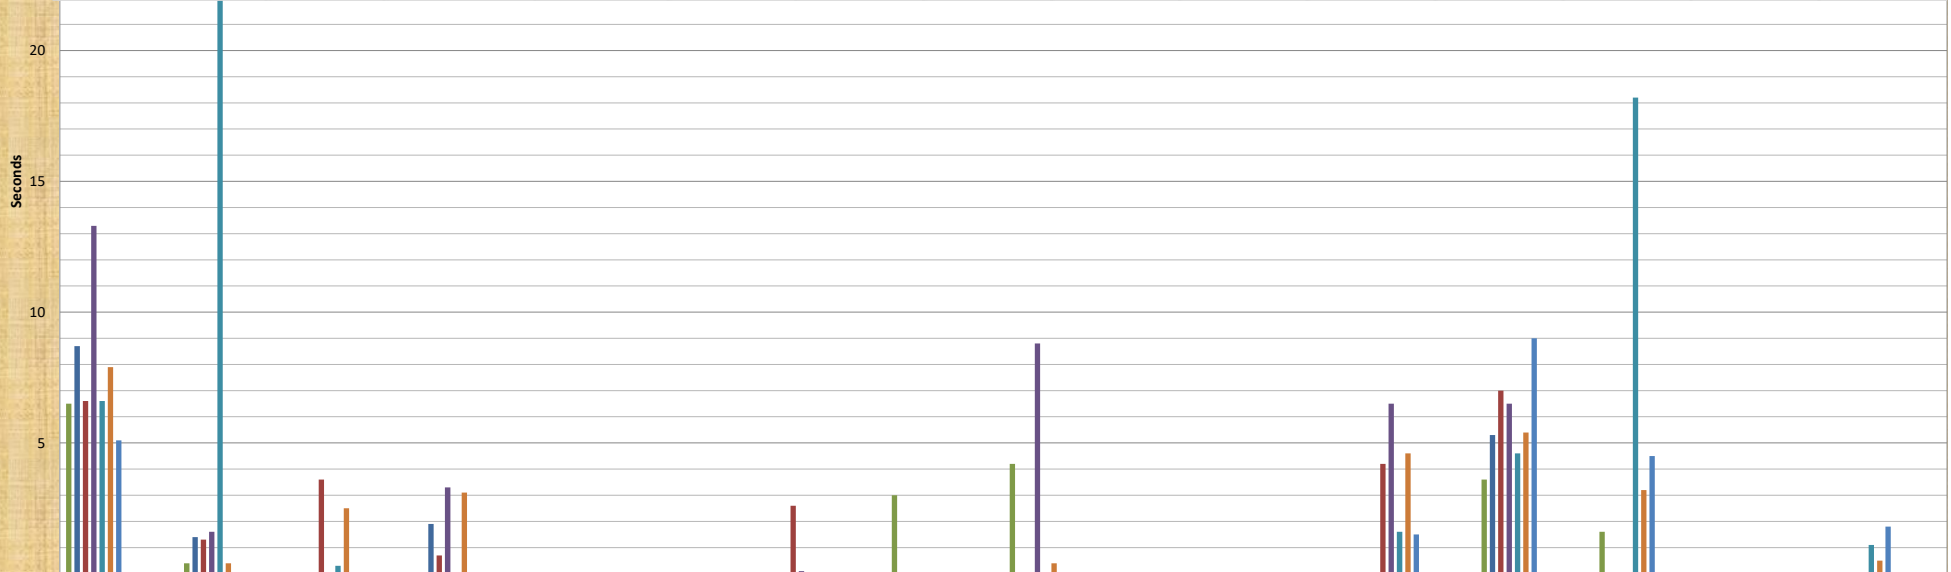

### June 2019

Busies	Dec-18.	Jan	Feb	Mar	Apr	May	Jun	Jul	Aug	Sep	Oct	Nov	Dec
<b>Ttl. # of Busies</b>	77	125	103	183	116	168	42	-	-	-	-	-	-
<b># of Sites Busied:</b>	6	4	7	7	8	9	5	-	-	-	-	-	-
<b>Max. (Seconds):</b>	6.50	8.70	7.00	13.30	26.90	7.90	9.00	-	-	-	-	-	-
<b>Min. (Seconds):</b>	0.10	0.10	0.10	0.10	0.10	0.10	0.10	-	-	-	-	-	-
<b>Average (Seconds):</b>	1.65	1.59	1.57	1.59	2.25	1.65	1.57	-	-	-	-	-	-
<b>Ttl. Time (Minutes):</b>	2.11	3.32	2.69	4.84	4.35	4.63	1.10	-	-	-	-	-	-

	MANDALAY 13 - Busies Site #20	APEX Site #21	GENEVA Site #22	ANGELS PEAK Site #23	BIG HORN Site #24	LAKE MEAD Site #25	LOW POTOSI Site #26	BEACON Site #27	SPIRIT Site #28	OATMAN Site #29	BC TANK Site #30	LAKE LAS VEGAS 1 - Busies Site #31	NYE 800 2 - Busies Site #32	SIMULCAST 21 - Busies Site #33	PANORAMA Site #34	WEST VHF 5 - Busies Site #18
Dec-18: Peak	6.50	0.40						3.00	4.20				3.60	1.60		
Jan-19: Peak	8.70	1.40		1.90									5.30			
Feb-19: Peak	6.60	1.30	3.60	0.70			2.60					4.20	7.00			
Mar-19: Peak	13.30	1.60		3.30			0.10		8.80			6.50	6.50			
Apr-19: Peak	6.60	26.90	0.30									1.60	4.60	18.20		1.10
May-19: Peak	7.90	0.40	2.50	3.10					0.40			4.60	5.40	3.20		0.50
June-19: Peak	5.10											1.50	9.00	4.50		1.80
July-19: Peak																
Aug-19: Peak																
Sept-19: Peak																
Oct-19: Peak																
Nov-19: Peak																
Dec-19: Peak																