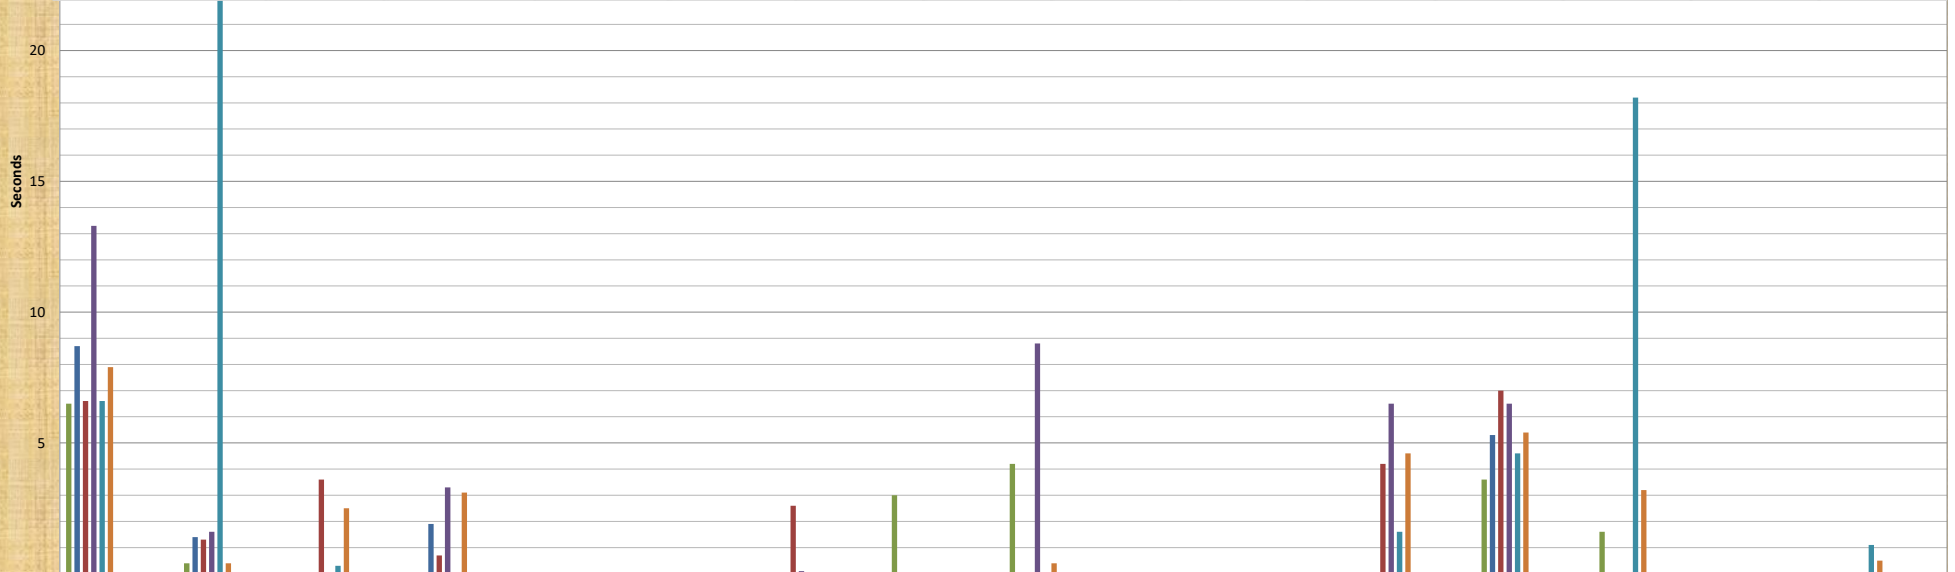

### May 2019

	Busies	Dec-18.	Jan	Feb	Mar	Apr	May	Jun	Jul	Aug	Sep	Oct	Nov	Dec
<b>Ttl. # of Busies</b>		77	125	103	183	116	168	-	-	-	-	-	-	-
<b># of Sites Busied:</b>		6	4	7	7	8	9	-	-	-	-	-	-	-
<b>Max. (Seconds):</b>		6.50	8.70	7.00	13.30	26.90	7.90	-	-	-	-	-	-	-
<b>Min. (Seconds):</b>		0.10	0.10	0.10	0.10	0.10	0.10	-	-	-	-	-	-	-
<b>Average (Seconds):</b>		1.65	1.59	1.57	1.59	2.25	1.65	-	-	-	-	-	-	-
<b>Ttl. Time (Minutes):</b>		2.11	3.32	2.69	4.84	4.35	4.63	-	-	-	-	-	-	-

	MANDALAY 128 - Busies Site #20	APEX 1 - Busies Site #21	GENEVA 2 - Busies Site #22	ANGELS PEAK 24 - Busies Site #23	BIG HORN Site #24	LAKE MEAD Site #25	LOW POTOSI Site #26	BEACON Site #27	SPIRIT 1 - Busies Site #28	OATMAN Site #29	BC TANK Site #30	LAKE LAS VEGAS 4 - Busies Site #31	NYE 800 2 - Busies Site #32	SIMULCAST 5 - Busies Site #33	PANORAMA Site #34	WEST VHF 1 - Busies Site #18
Dec-18: Peak	6.50	0.40						3.00	4.20				3.60	1.60		
Jan-19: Peak	8.70	1.40		1.90									5.30			
Feb-19: Peak	6.60	1.30	3.60	0.70			2.60					4.20	7.00			
Mar-19: Peak	13.30	1.60		3.30			0.10		8.80			6.50	6.50			
Apr-19: Peak	6.60	26.90	0.30									1.60	4.60	18.20		1.10
May-19: Peak	7.90	0.40	2.50	3.10					0.40			4.60	5.40	3.20		0.50
June-19: Peak																
July-19: Peak																
Aug-19: Peak																
Sept-19: Peak																
Oct-19: Peak																
Nov-19: Peak																
Dec-19: Peak																