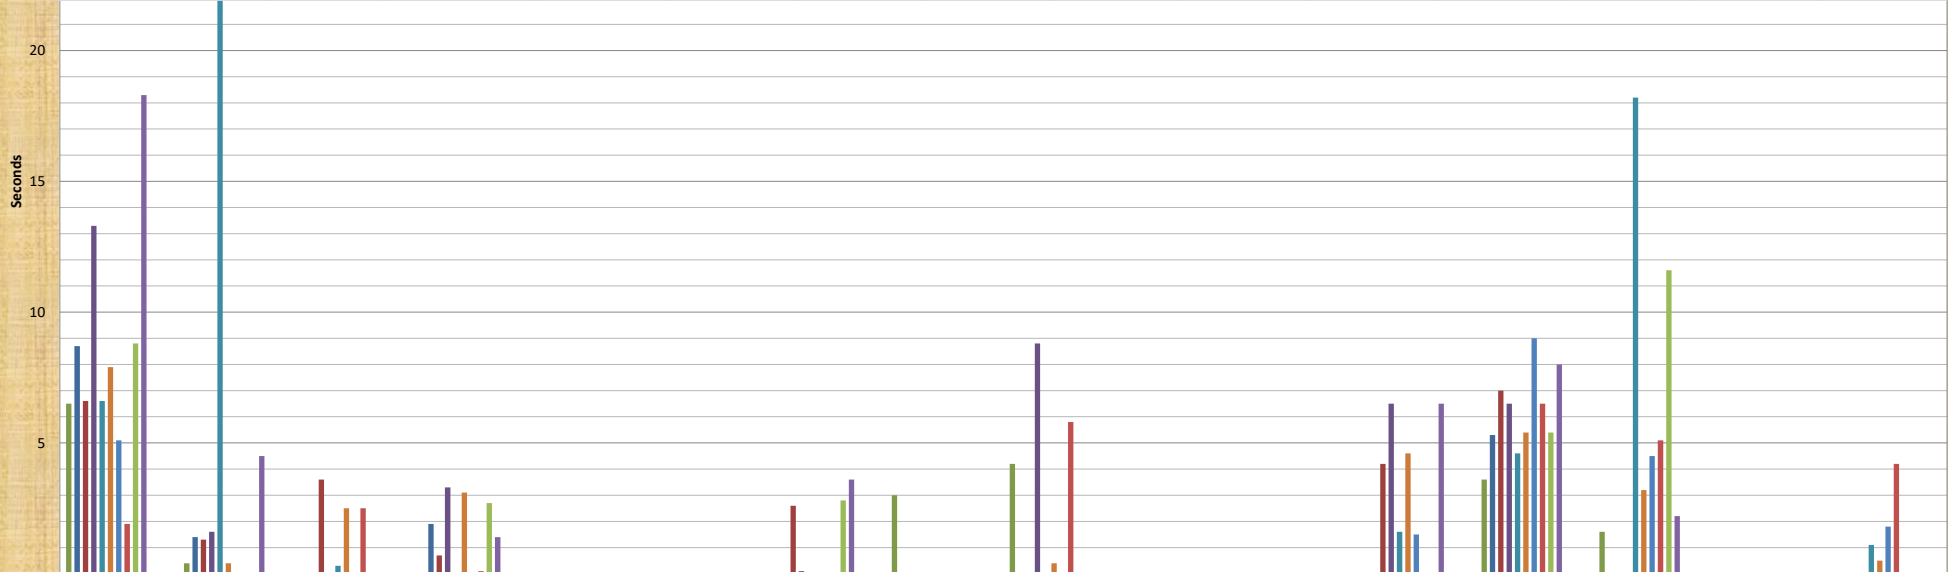

SNACC SYSTEM

Detailed Busies - Monthly Report

September 2019

Busies	Dec-18.	Jan	Feb	Mar	Apr	May	Jun	Jul	Aug	Sep	Oct	Nov	Dec
Ttl. # of Busies	77	125	103	183	116	168	42	28	217	294	-	-	-
# of Sites Busied:	6	4	7	7	8	9	5	7	5	7	-	-	-
Max. (Seconds):	6.50	8.70	7.00	13.30	26.90	7.90	9.00	6.50	11.60	18.30	-	-	-
Min. (Seconds):	0.10	0.10	0.10	0.10	0.10	0.10	0.10	0.10	0.10	0.10	-	-	-
Average (Seconds):	1.65	1.59	1.57	1.59	2.25	1.65	1.57	2.03	1.91	2.02	-	-	-
Ttl. Time (Minutes):	2.11	3.32	2.69	4.84	4.35	4.63	1.10	0.95	6.90	9.91	-	-	-

	MANDALAY 252 - Busies Site #20	APEX 16 - Busies Site #21	GENEVA Site #22	ANGELS PEAK 8 - Busies Site #23	BIG HORN Site #24	LAKE MEAD Site #25	LOW POTOSI 2 - Busies Site #26	BEACON Site #27	SPIRIT Site #28	OATMAN Site #29	BC TANK Site #30	LAKE LAS VEGAS 6 - Busies Site #31	NYE 800 9 - Busies Site #32	SIMULCAST 1 - Busies Site #33	PANORAMA Site #34	WEST VHF Site #18
Dec-18: Peak	6.50	0.40						3.00	4.20				3.60	1.60		
Jan-19: Peak	8.70	1.40		1.90									5.30			
Feb-19: Peak	6.60	1.30	3.60	0.70			2.60					4.20	7.00			
Mar-19: Peak	13.30	1.60		3.30			0.10		8.80			6.50	6.50			
Apr-19: Peak	6.60	26.90	0.30									1.60	4.60	18.20		1.10
May-19: Peak	7.90	0.40	2.50	3.10					0.40			4.60	5.40	3.20		0.50
June-19: Peak	5.10											1.50	9.00	4.50		1.80
July-19: Peak	1.90		2.50	0.10					5.80				6.50	5.10		4.20
Aug-19: Peak	8.80			2.70			2.80						5.40	11.60		
Sept-19: Peak	18.30	4.50		1.40			3.60					6.50	8.00	2.20		
Oct-19: Peak																
Nov-19: Peak																
Dec-19: Peak																