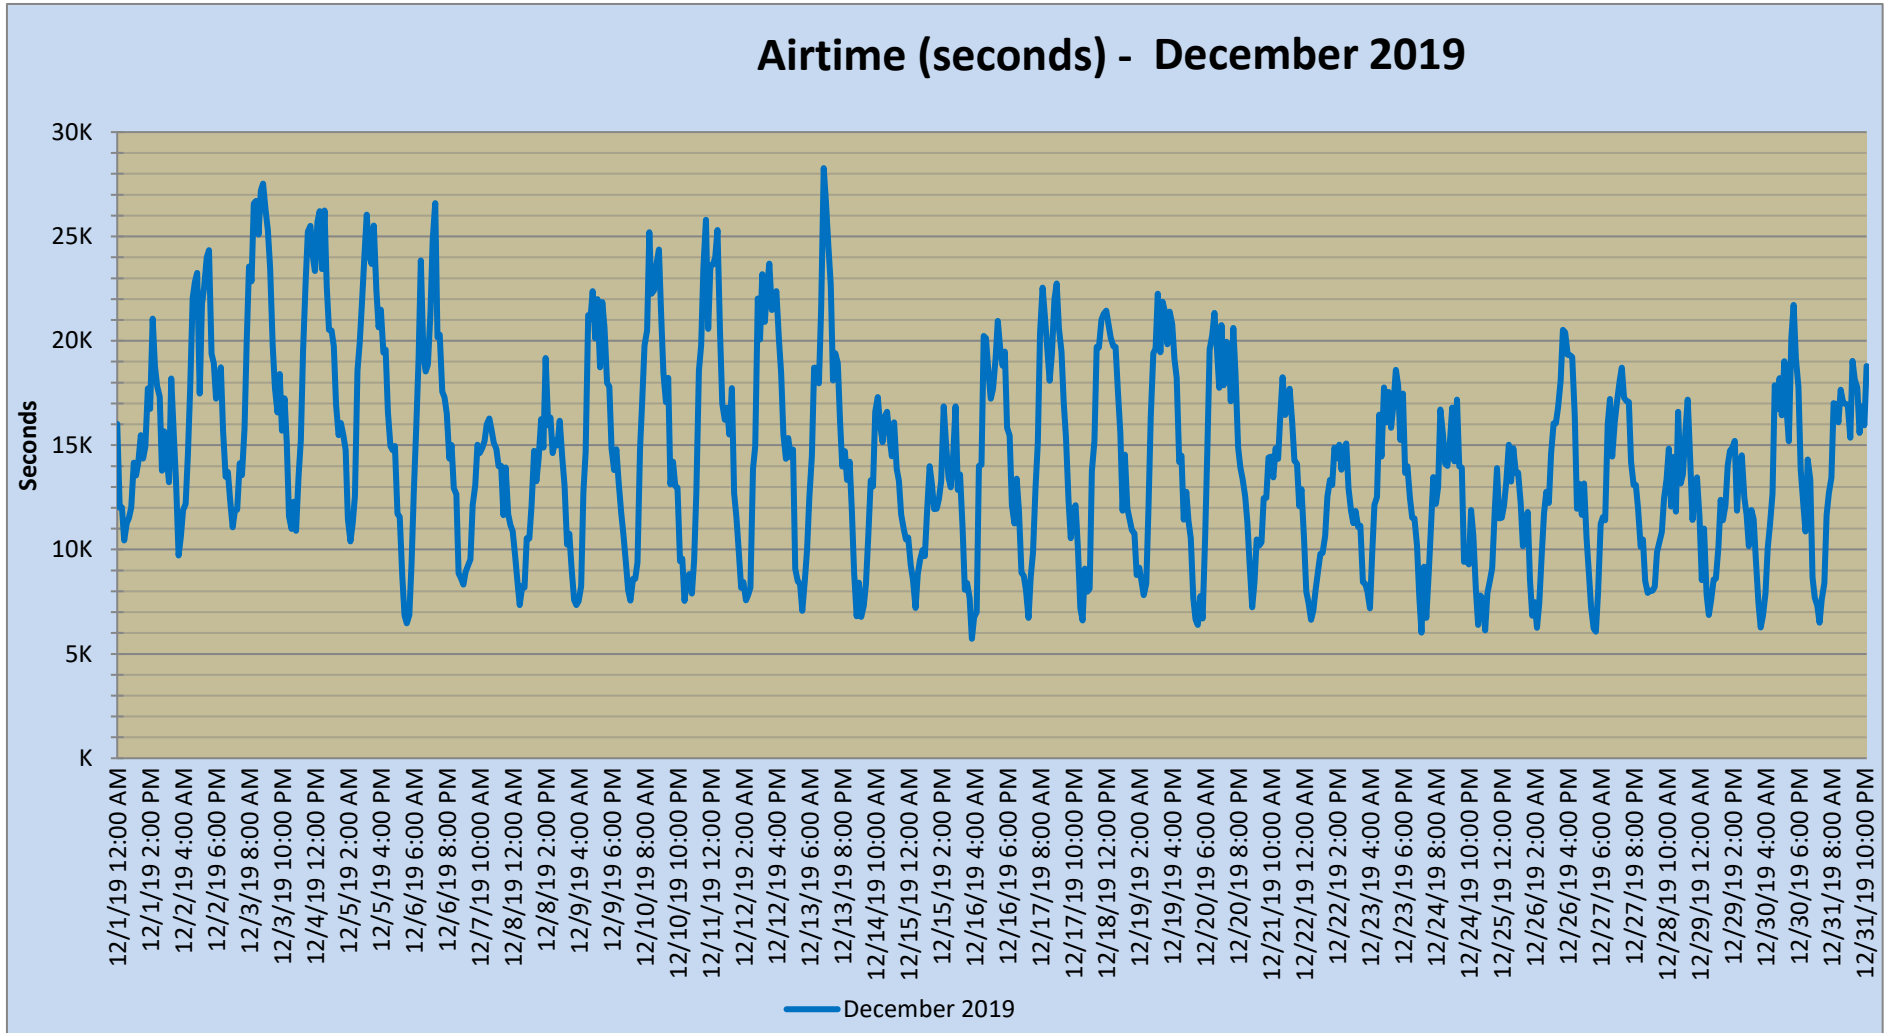

SNACC SYSTEM

Airtime - Monthly Report

	Dec-18.	Jan	Feb	Mar	Apr	May	Jun	Jul	Aug	Sep	Oct	Nov	Dec
Ttl Airtime (hrs):	3,331.5	3,405.8	3,198.7	3,631.6	3,384.3	3,135.7	2,777.2	2,895.4	2,943.4	2,844.0	3,053.1	3,267.9	2,997.8
Maximum (min):	588.6	541.1	552.9	572.9	589.4	478.7	443.8	573.5	431.3	467.1	460.5	482.2	471.2
Minimum (min):	100.0	101.1	107.1	113.2	95.2	84.9	-	84.5	84.6	90.8	90.2	91.0	95.4
Average (min):	268.7	274.7	285.6	292.9	282.0	252.9	231.4	233.5	237.4	237.0	246.2	272.3	241.8