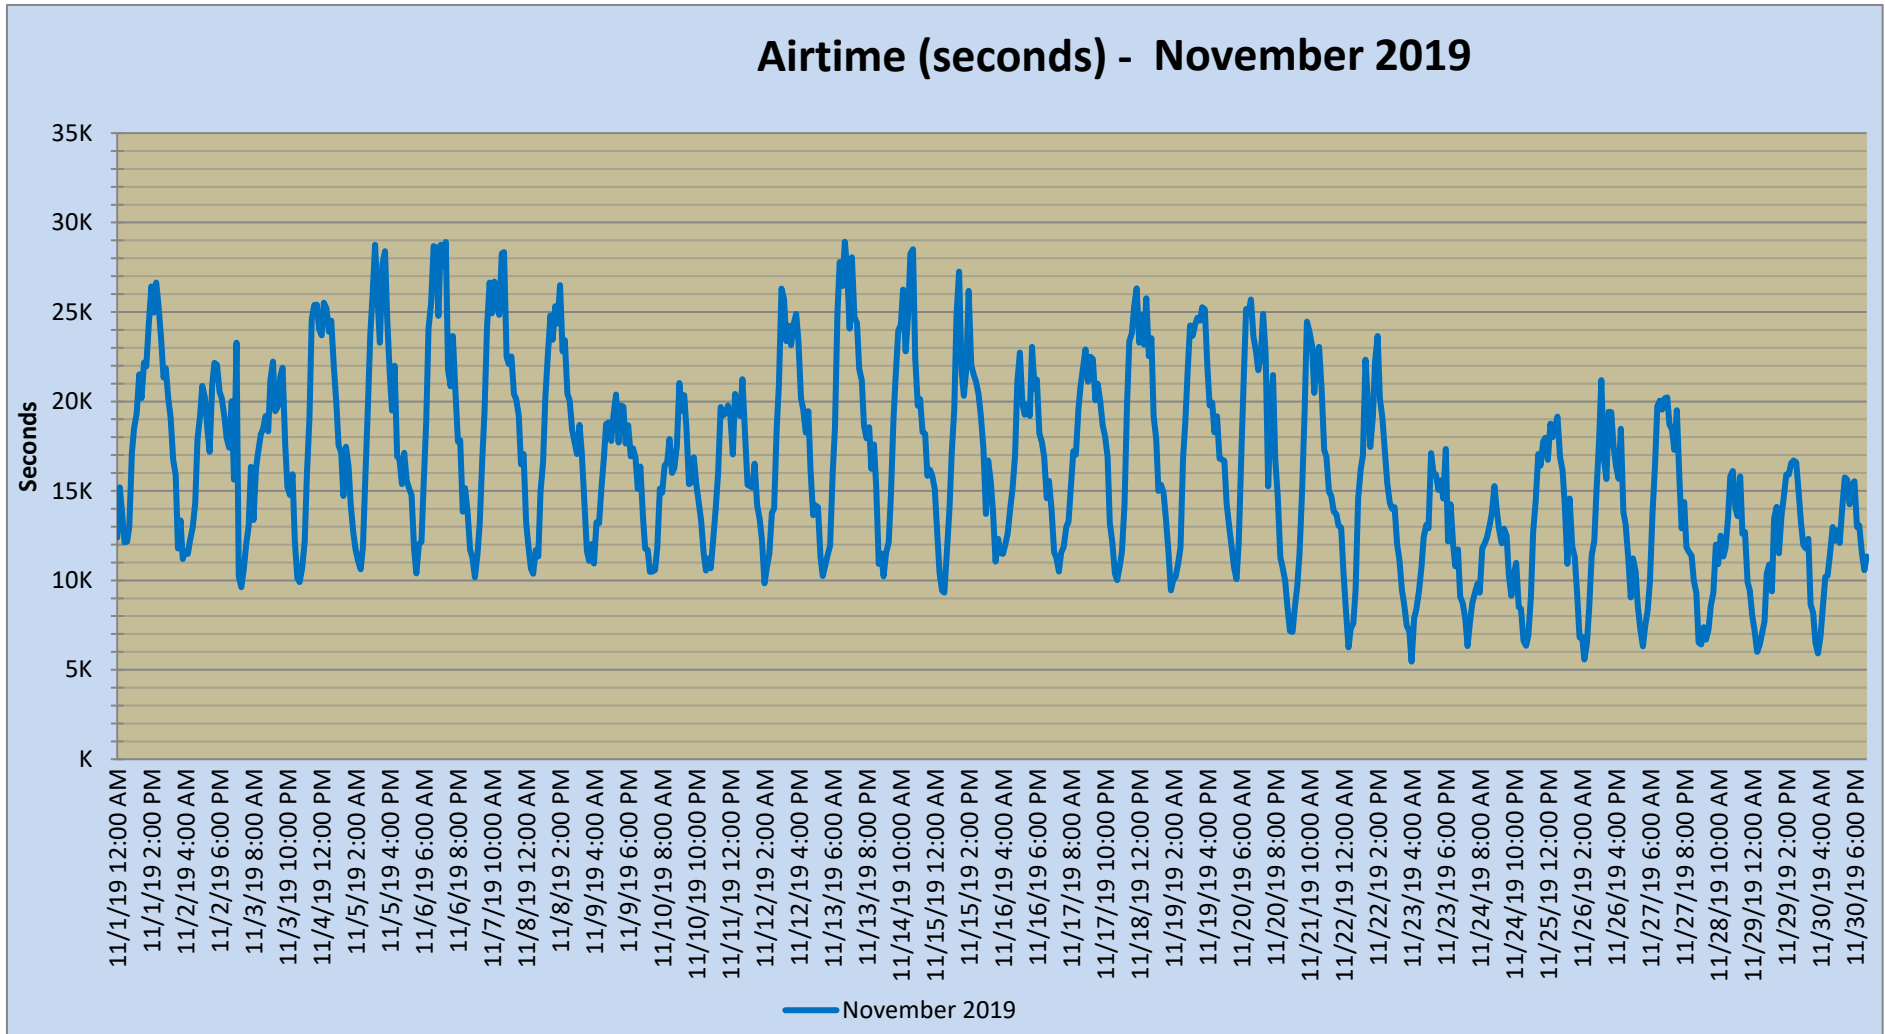

SNACC SYSTEM

Airtime - Monthly Report

	Dec-18.	Jan	Feb	Mar	Apr	May	Jun	Jul	Aug	Sep	Oct	Nov	Dec
Ttl Airtime (hrs):	3,331.5	3,405.8	3,198.7	3,631.6	3,384.3	3,135.7	2,777.2	2,895.4	2,943.4	2,844.0	3,053.1	3,267.9	-
Maximum (min):	588.6	541.1	552.9	572.9	589.4	478.7	443.8	573.5	431.3	467.1	460.5	482.2	-
Minimum (min):	100.0	101.1	107.1	113.2	95.2	84.9	-	84.5	84.6	90.8	90.2	91.0	-
Average (min):	268.7	274.7	285.6	292.9	282.0	252.9	231.4	233.5	237.4	237.0	246.2	272.3	-