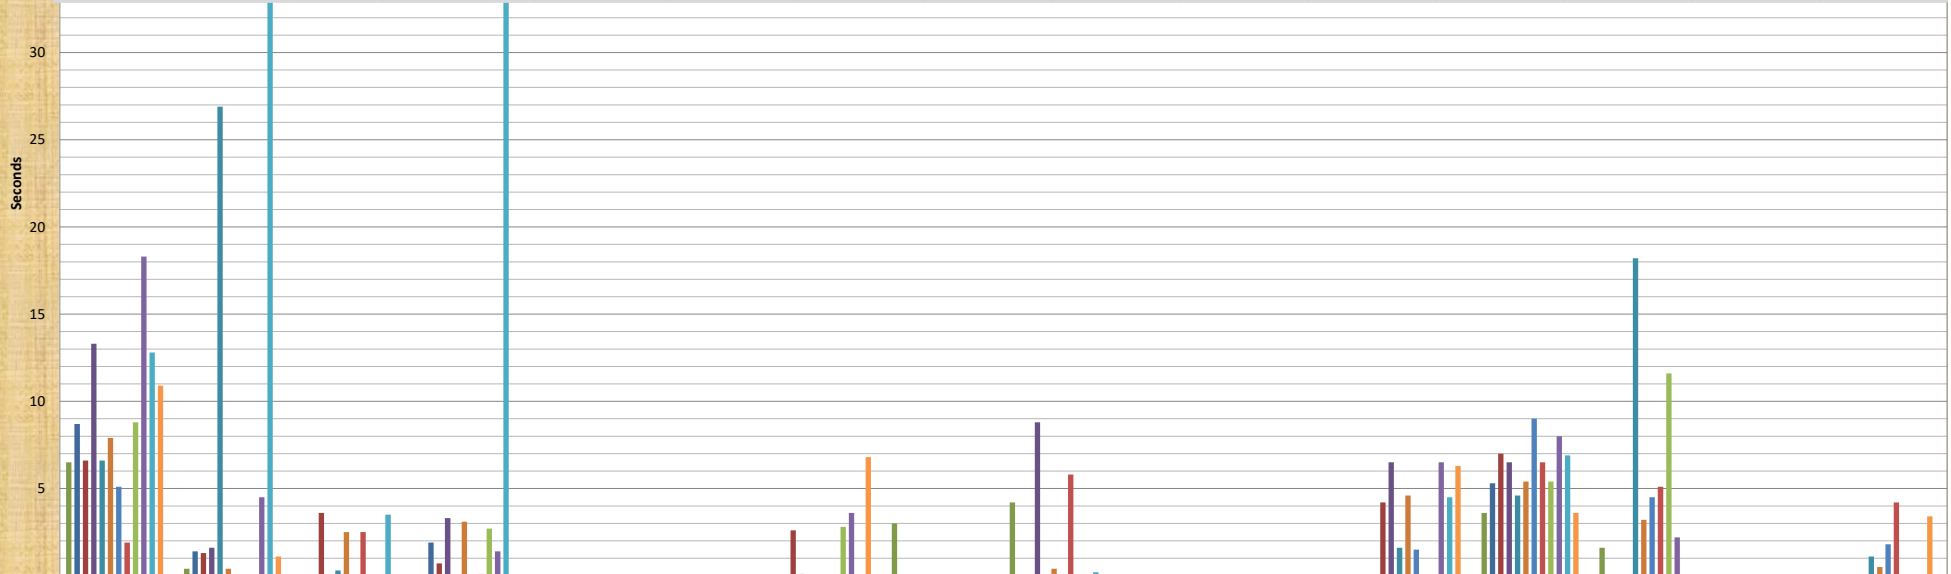

SNACC SYSTEM

Detailed Busies - Monthly Report

November 2019

Busies	Dec-18.	Jan	Feb	Mar	Apr	May	Jun	Jul	Aug	Sep	Oct	Nov	Dec
Ttl. # of Busies	77	125	103	183	116	168	42	28	217	294	307	209	-
# of Sites Busied:	6	4	7	7	8	9	5	7	5	7	7	6	-
Max. (Seconds):	6.50	8.70	7.00	13.30	26.90	7.90	9.00	6.50	11.60	18.30	41.00	10.90	-
Min. (Seconds):	0.10	0.10	0.10	0.10	0.10	0.10	0.10	0.10	0.10	0.10	0.10	0.10	-
Average (Seconds):	1.65	1.59	1.57	1.59	2.25	1.65	1.57	2.03	1.91	2.02	3.33	1.82	-
Ttl. Time (Minutes):	2.11	3.32	2.69	4.84	4.35	4.63	1.10	0.95	6.90	9.91	17.03	6.35	-

	MANDALAY 194 - Busies Site #20	APEX 1 - Busies Site #21	GENEVA Site #22	ANGELS PEAK Site #23	BIG HORN Site #24	LAKE MEAD Site #25	LOW POTOSI 4 - Busies Site #26	BEACON Site #27	SPIRIT Site #28	OATMAN Site #29	BC TANK Site #30	LAKE LAS VEGAS 1 - Busies Site #31	NYE 800 7 - Busies Site #32	SIMULCAST Site #33	PANORAMA Site #34	WEST VHF 2 - Busies Site #18
Dec-18: Peak	6.50	0.40						3.00	4.20				3.60	1.60		
Jan-19: Peak	8.70	1.40		1.90									5.30			
Feb-19: Peak	6.60	1.30	3.60	0.70			2.60					4.20	7.00			
Mar-19: Peak	13.30	1.60		3.30			0.10		8.80			6.50	6.50			
Apr-19: Peak	6.60	26.90	0.30									1.60	4.60	18.20		1.10
May-19: Peak	7.90	0.40	2.50	3.10					0.40			4.60	5.40	3.20		0.50
June-19: Peak	5.10											1.50	9.00	4.50		1.80
July-19: Peak	1.90		2.50	0.10					5.80				6.50	5.10		4.20
Aug-19: Peak	8.80			2.70			2.80						5.40	11.60		
Sept-19: Peak	18.30	4.50		1.40			3.60					6.50	8.00	2.20		
Oct-19: Peak	12.80	40.20	3.50	41.00					0.20			4.50	6.90			
Nov-19: Peak	10.90	1.10					6.80					6.30	3.60			3.40
Dec-19: Peak																