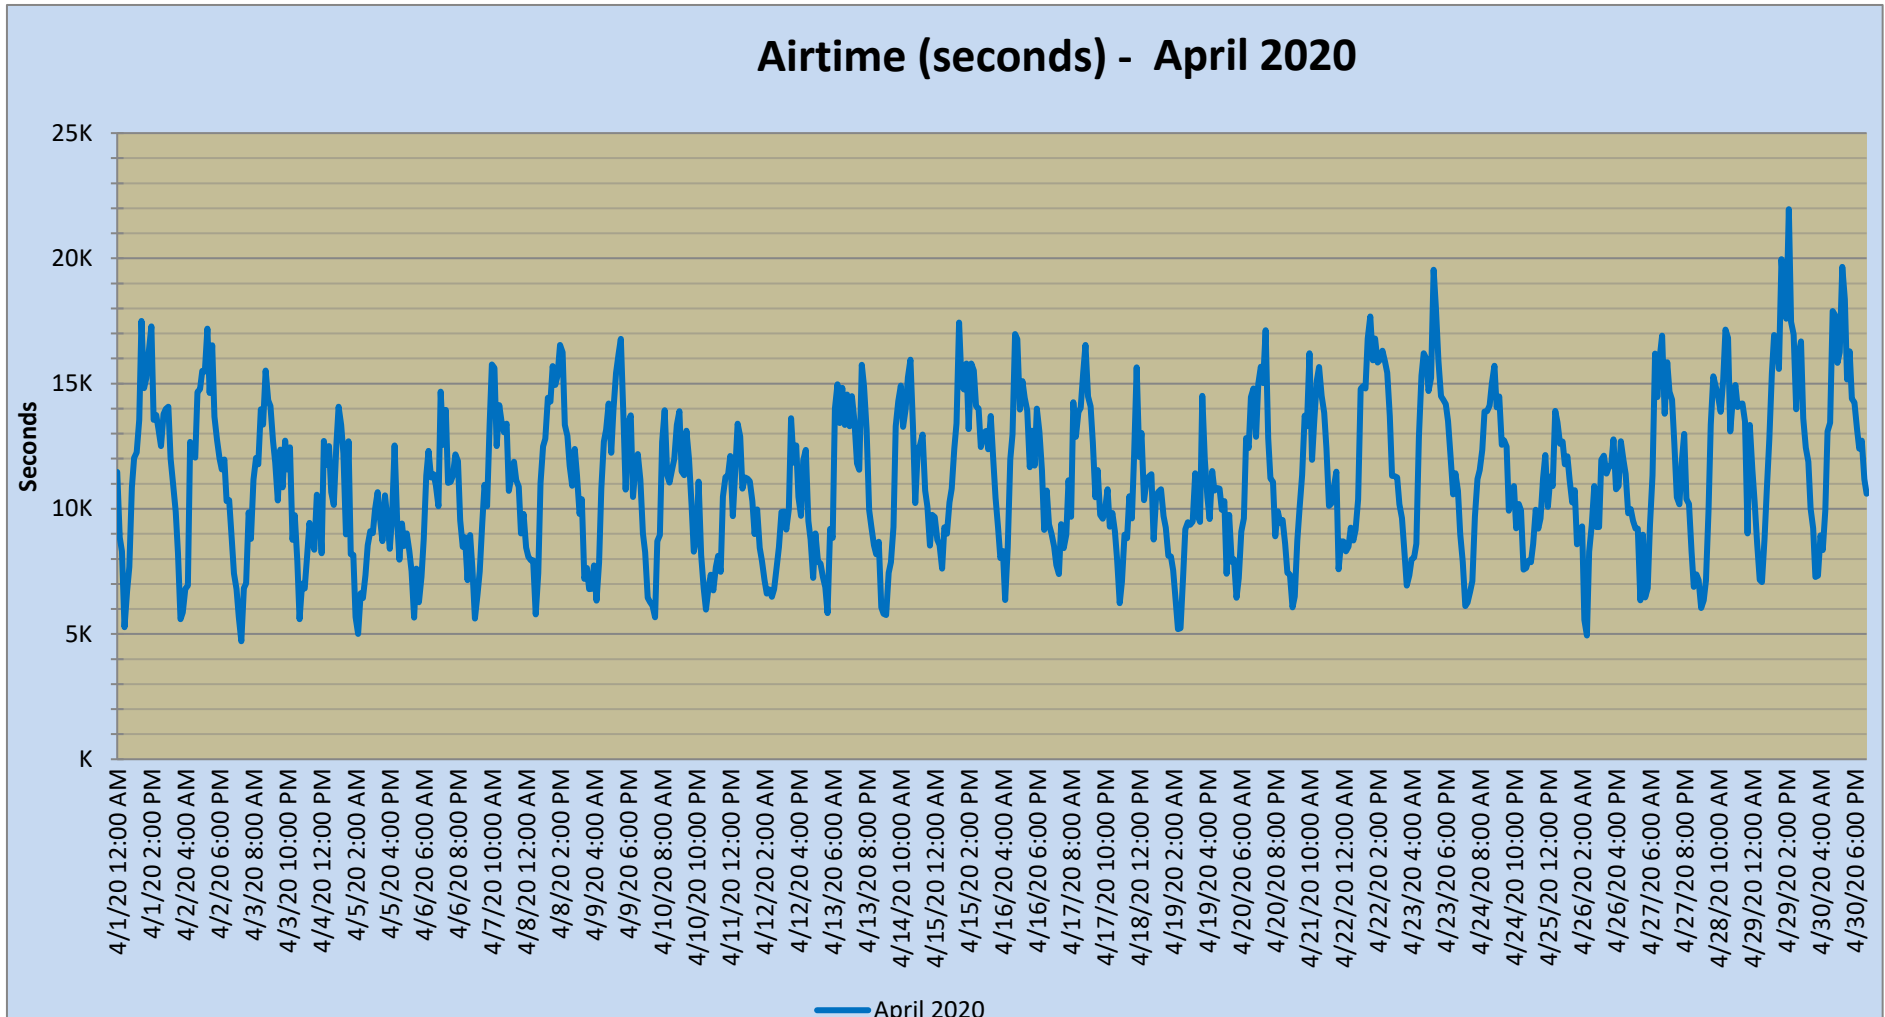

SNACC SYSTEM

Airtime - Monthly Report

	Dec-19.	Jan	Feb	Mar	Apr	May	Jun	Jul	Aug	Sep	Oct	Nov	Dec
Ttl Airtime (hrs):	2,997.8	2,969.6	2,988.8	2,767.3	2,232.1	-	-	-	-	-	-	-	-
Maximum (min):	471.2	513.3	505.8	457.6	366.0	-	-	-	-	-	-	-	-
Minimum (min):	95.4	89.5	100.6	90.8	78.5	-	-	-	-	-	-	-	-
Average (min):	241.8	239.5	257.7	223.2	186.0	-	-	-	-	-	-	-	-