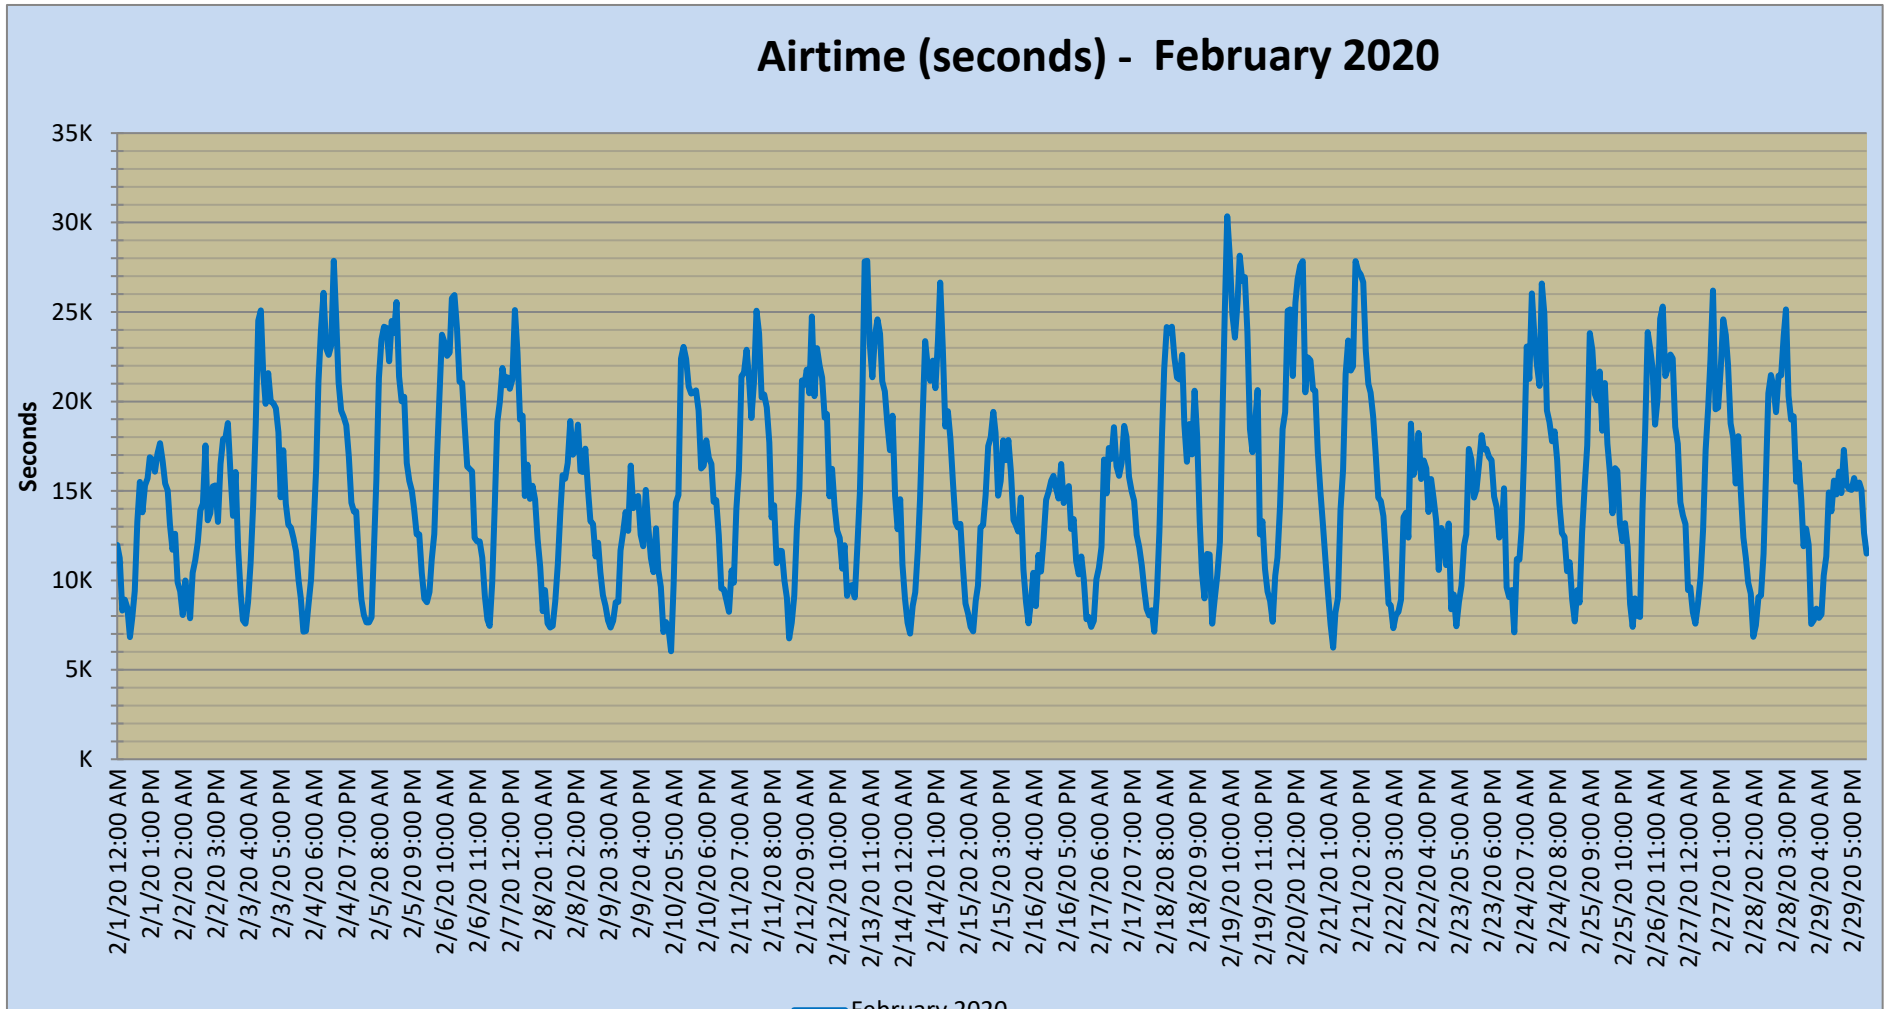

SNACC SYSTEM

Airtime - Monthly Report

	Dec-19.	Jan	Feb	Mar	Apr	May	Jun	Jul	Aug	Sep	Oct	Nov	Dec
Ttl Airtime (hrs):	2,997.8	2,969.6	2,988.8	-	-	-	-	-	-	-	-	-	-
Maximum (min):	471.2	513.3	505.8	-	-	-	-	-	-	-	-	-	-
Minimum (min):	95.4	89.5	100.6	-	-	-	-	-	-	-	-	-	-
Average (min):	241.8	239.5	257.7	-	-	-	-	-	-	-	-	-	-