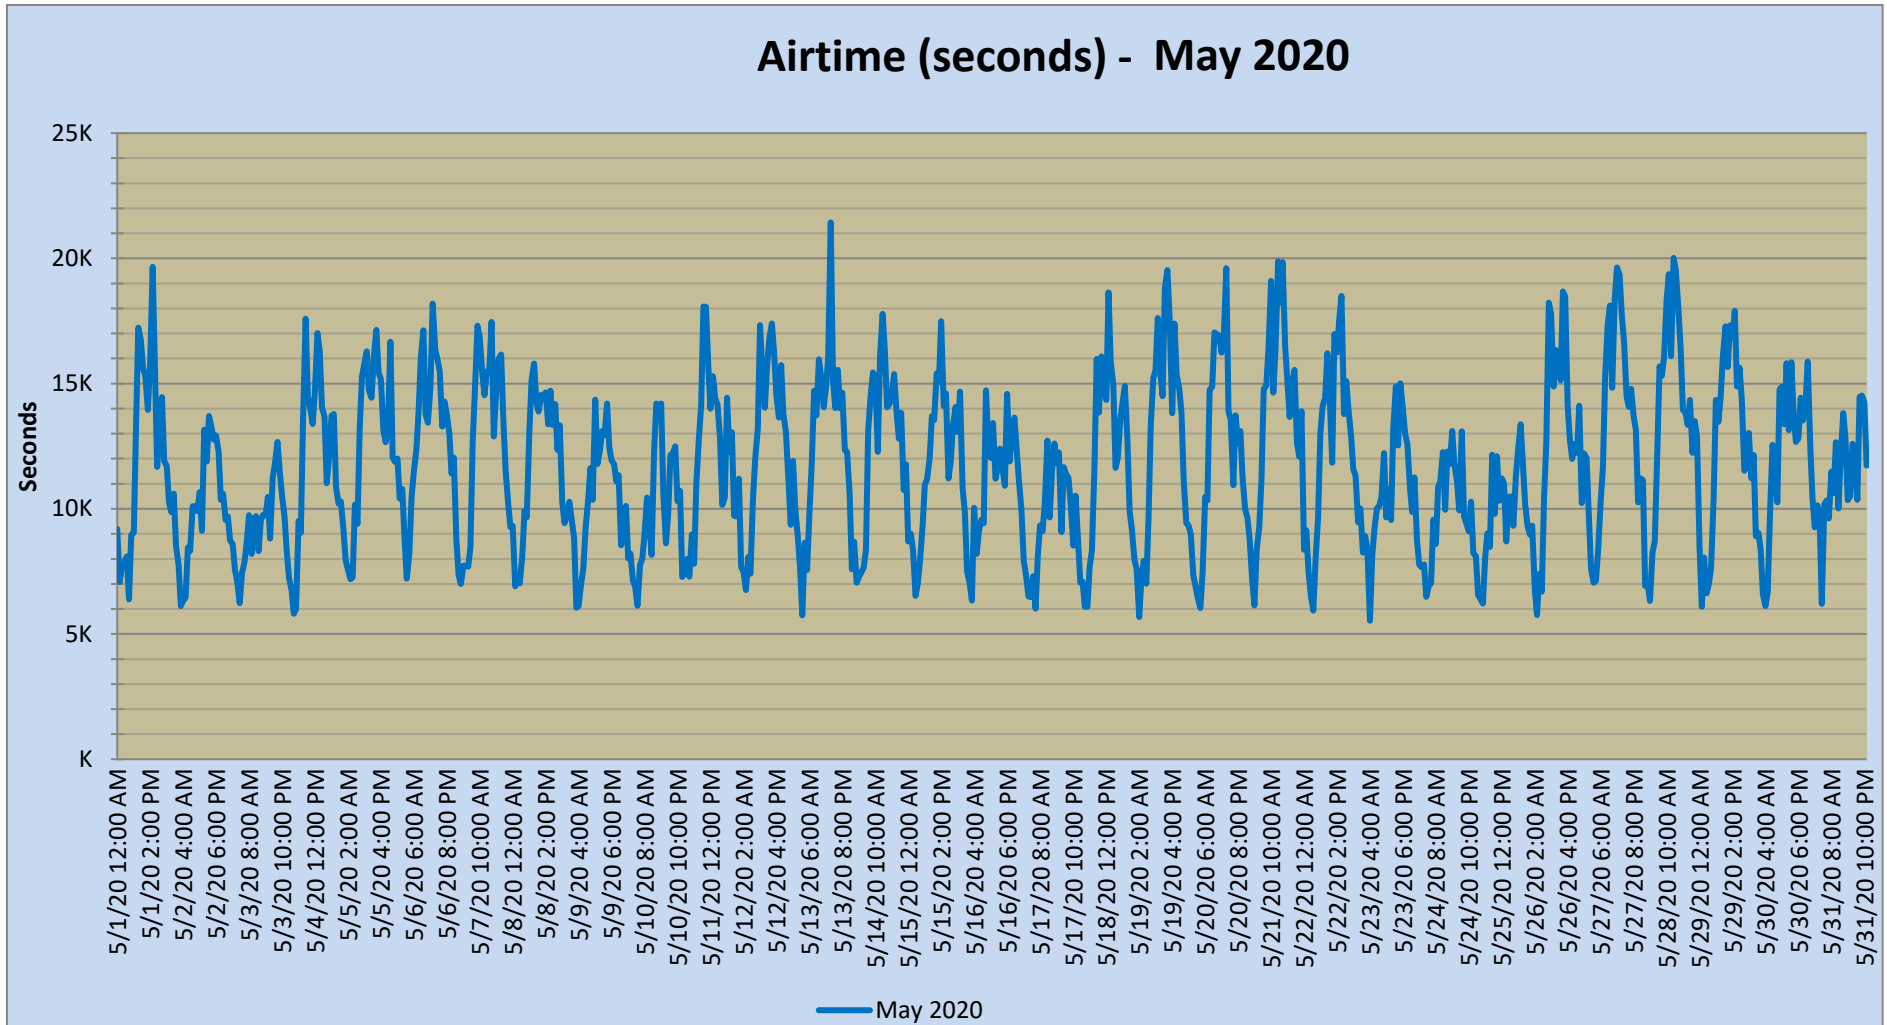

## Airtime - Monthly Report

	Dec-19.	Jan	Feb	Mar	Apr	May	Jun	Jul	Aug	Sep	Oct	Nov	Dec
<b>Ttl Airtime (hrs):</b>	2,997.8	2,969.6	2,988.8	2,767.3	2,232.1	<b>2,433.5</b>	-	-	-	-	-	-	-
<b>Maximum (min):</b>	471.2	513.3	505.8	457.6	366.0	<b>357.2</b>	-	-	-	-	-	-	-
<b>Minimum (min):</b>	95.4	89.5	100.6	90.8	78.5	<b>92.2</b>	-	-	-	-	-	-	-
<b>Average (min):</b>	241.8	239.5	257.7	223.2	186.0	<b>196.3</b>	-	-	-	-	-	-	-