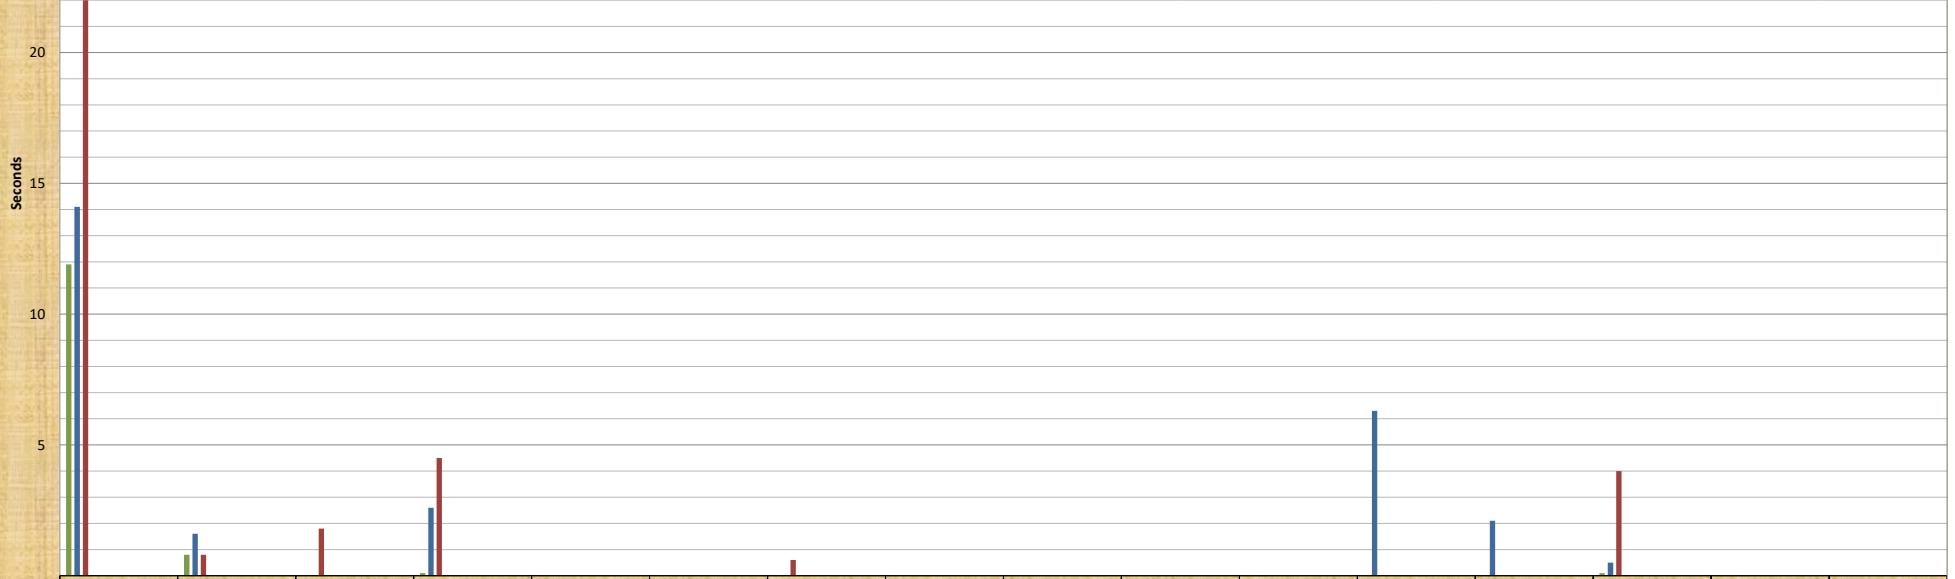

SNACC SYSTEM

Detailed Busies - Monthly Report

February 2020

	Busies	Dec-19.	Jan	Feb	Mar	Apr	May	Jun	Jul	Aug	Sep	Oct	Nov	Dec
Ttl. # of Busies		239	562	702	-	-	-	-	-	-	-	-	-	-
# of Sites Busied:		4	6	6	-	-	-	-	-	-	-	-	-	-
Max. (Seconds):		11.90	14.10	26.60	-	-	-	-	-	-	-	-	-	-
Min. (Seconds):		0.10	0.10	0.10	-	-	-	-	-	-	-	-	-	-
Average (Seconds):		1.62	1.71	2.15	-	-	-	-	-	-	-	-	-	-
Ttl. Time (Minutes):		6.45	16.06	25.12	-	-	-	-	-	-	-	-	-	-

	MANDALAY 647 - Busies Site #20	APEX 3 - Busies Site #21	GENEVA 1 - Busies Site #22	ANGELS PEAK 14 - Busies Site #23	BIG HORN Site #24	LAKE MEAD Site #25	LOW POTOSI 1 - Busies Site #26	BEACON Site #27	SPIRIT Site #28	OATMAN Site #29	BC TANK Site #30	LAKE LAS VEGAS Site #31	NYE 800 Site #32	SIMULCAST 36 - Busies Site #33	PANORAMA Site #34	WEST VHF Site #18
Dec-19: Peak	11.90	0.80		0.10										0.10		
Jan-20: Peak	14.10	1.60		2.60								6.30	2.10	0.50		
Feb-20: Peak	26.60	0.80	1.80	4.50			0.60							4.00		
Mar-20: Peak																
Apr-20: Peak																
May-20: Peak																
June-20: Peak																
July-20: Peak																
Aug-20: Peak																
Sept-20: Peak																
Oct-20: Peak																
Nov-20: Peak																
Dec-20: Peak																