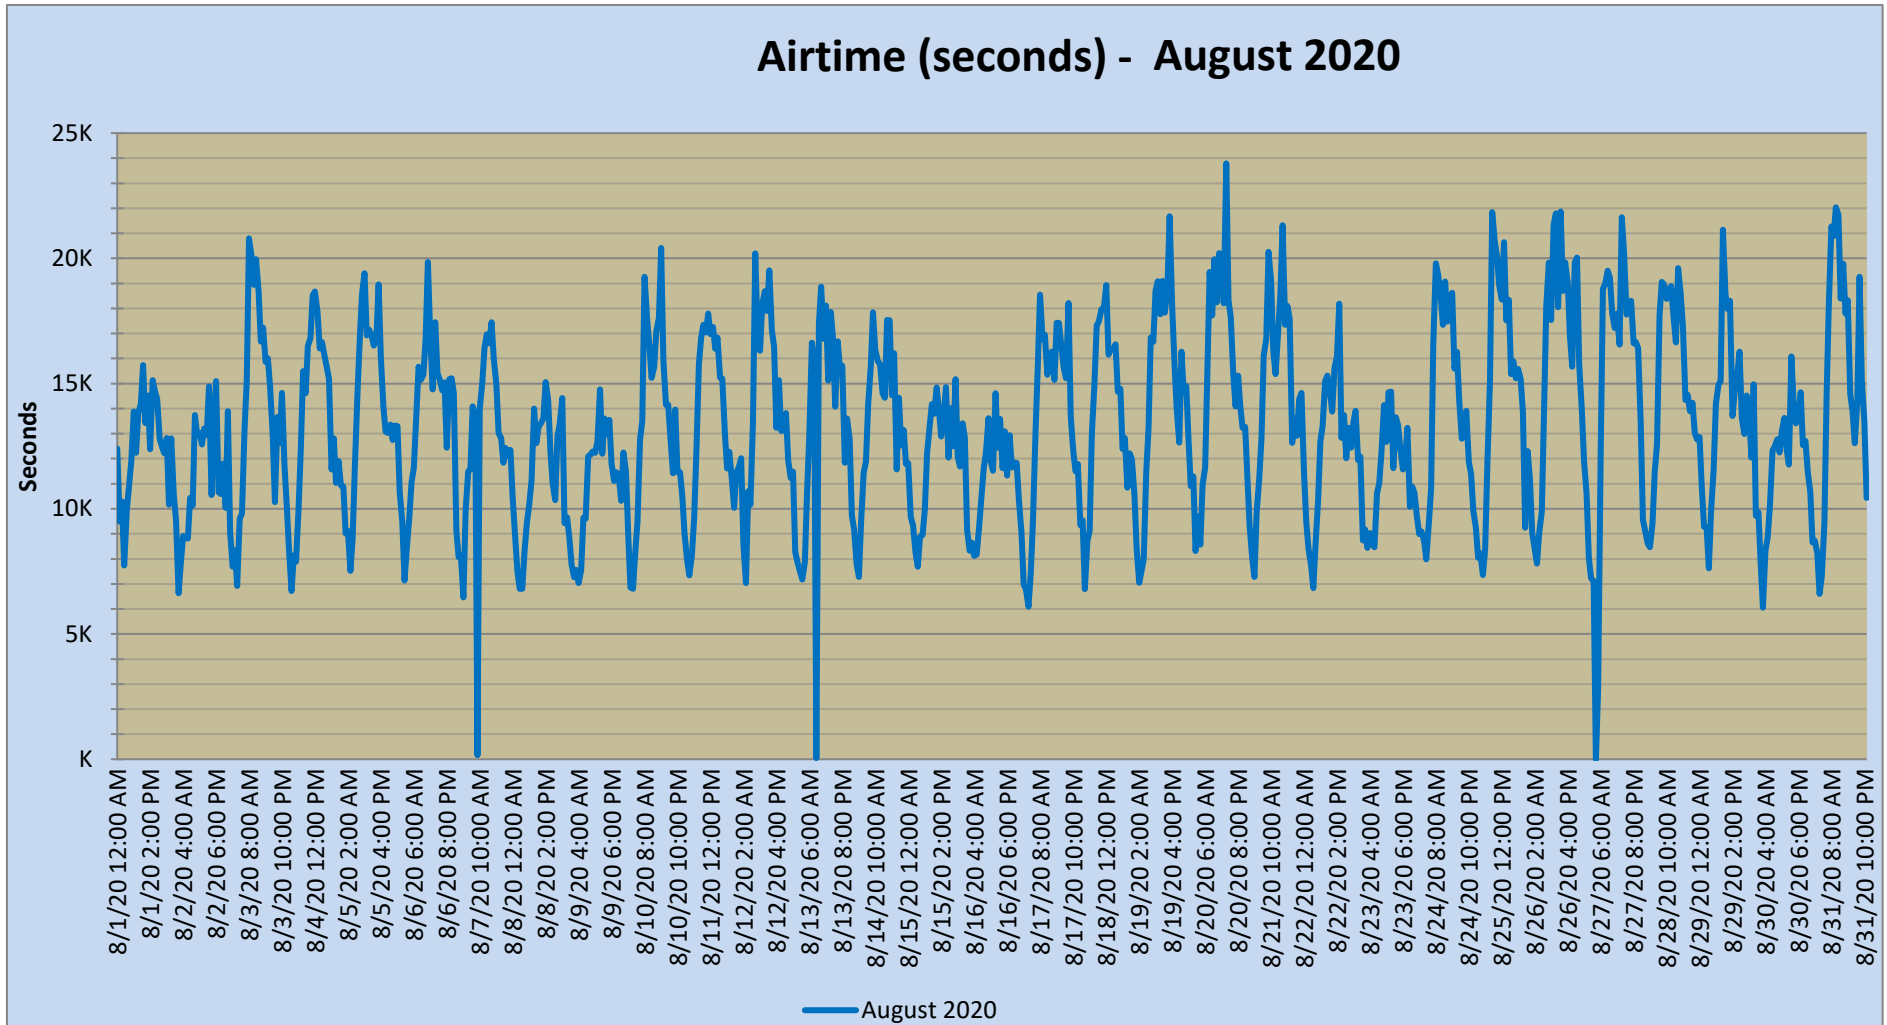

SNACC SYSTEM

Airtime - Monthly Report

	Dec-19.	Jan	Feb	Mar	Apr	May	Jun	Jul	Aug	Sep	Oct	Nov	Dec
Ttl Airtime (hrs):	2,997.8	2,969.6	2,988.8	2,767.3	2,232.1	2,433.5	2,461.8	2,719.7	2,760.9	-	-	-	-
Maximum (min):	471.2	513.3	505.8	457.6	366.0	357.2	373.7	461.9	396.5	-	-	-	-
Minimum (min):	95.4	89.5	100.6	90.8	78.5	92.2	73.9	8.1	-	-	-	-	-
Average (min):	241.8	239.5	257.7	223.2	186.0	196.3	205.2	219.9	222.7	-	-	-	-