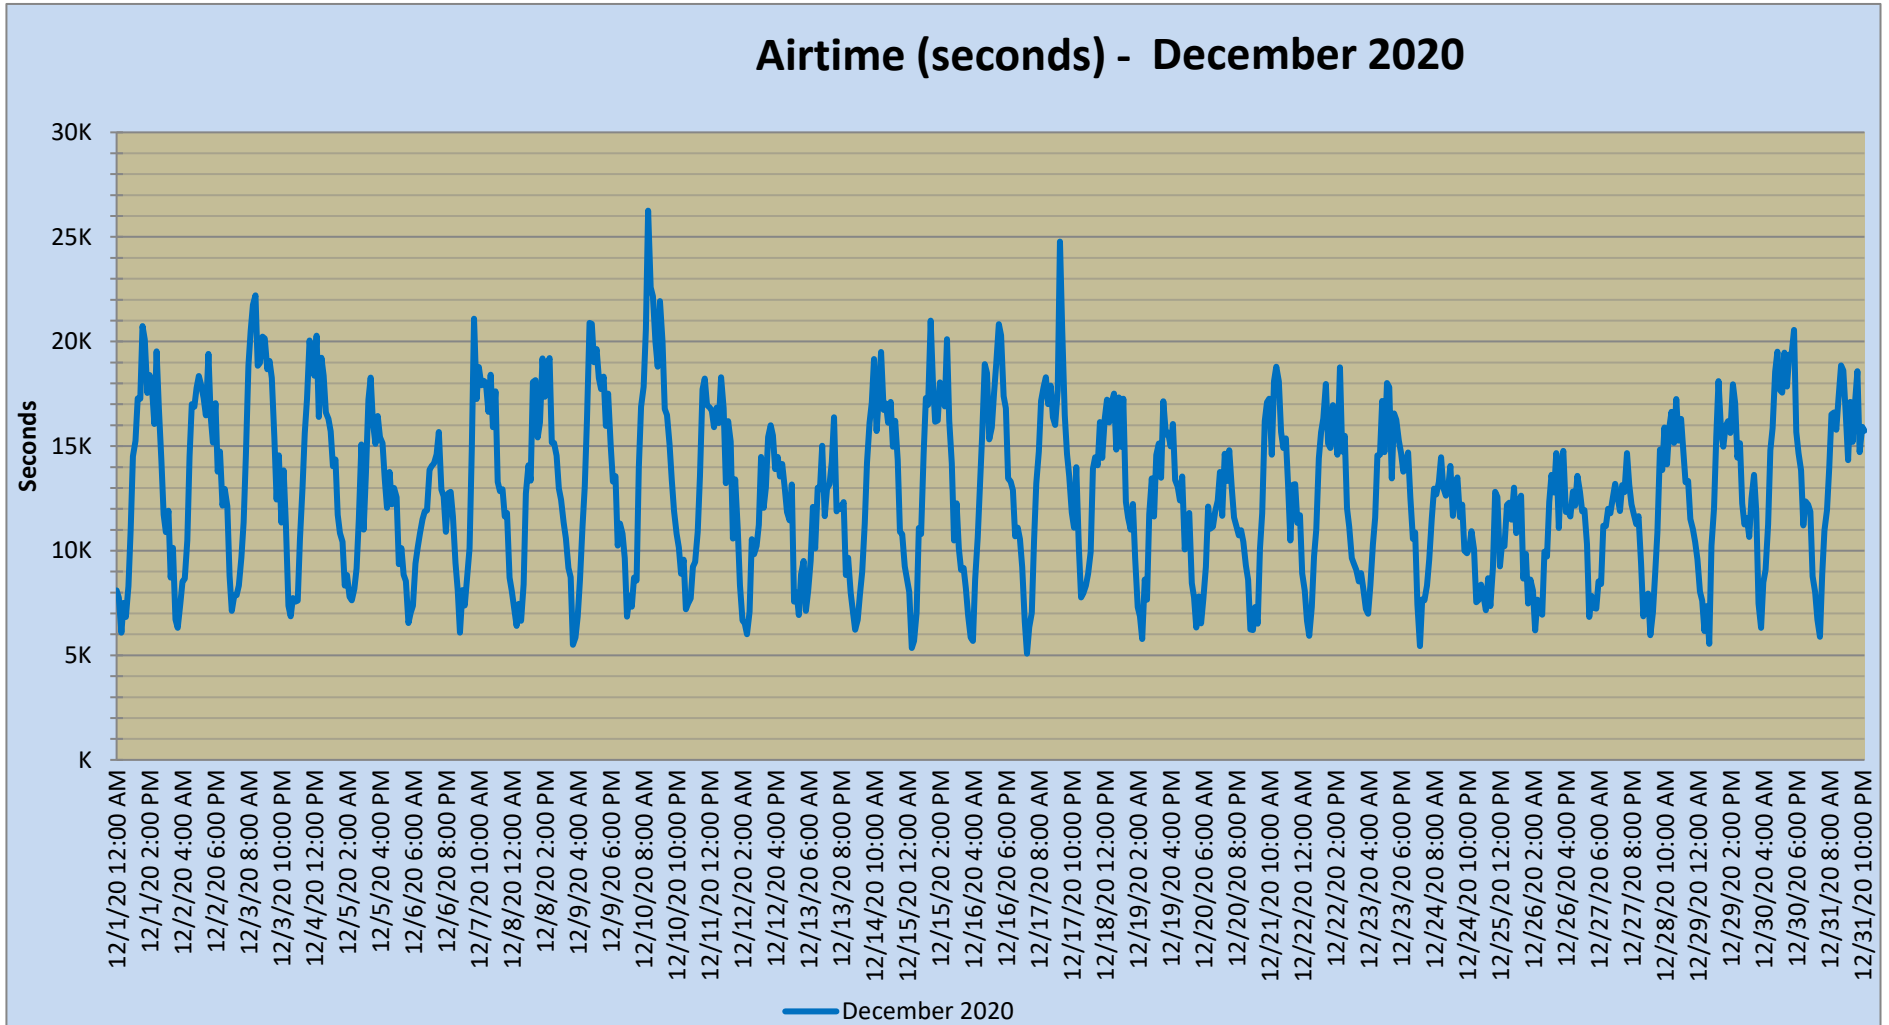

SNACC SYSTEM

Airtime - Monthly Report

	Dec-19.	Jan	Feb	Mar	Apr	May	Jun	Jul	Aug	Sep	Oct	Nov	Dec
Ttl Airtime (hrs):	2,997.8	2,969.6	2,988.8	2,767.3	2,232.1	2,433.5	2,461.8	2,719.7	2,760.9	2,808.0	2,942.5	2,650.6	2,648.0
Maximum (min):	471.2	513.3	505.8	457.6	366.0	357.2	373.7	461.9	396.5	391.6	446.8	413.2	437.6
Minimum (min):	95.4	89.5	100.6	90.8	78.5	92.2	73.9	8.1	-	12.4	93.9	92.1	84.6
Average (min):	241.8	239.5	257.7	223.2	186.0	196.3	205.2	219.9	222.7	234.0	237.3	220.9	213.6