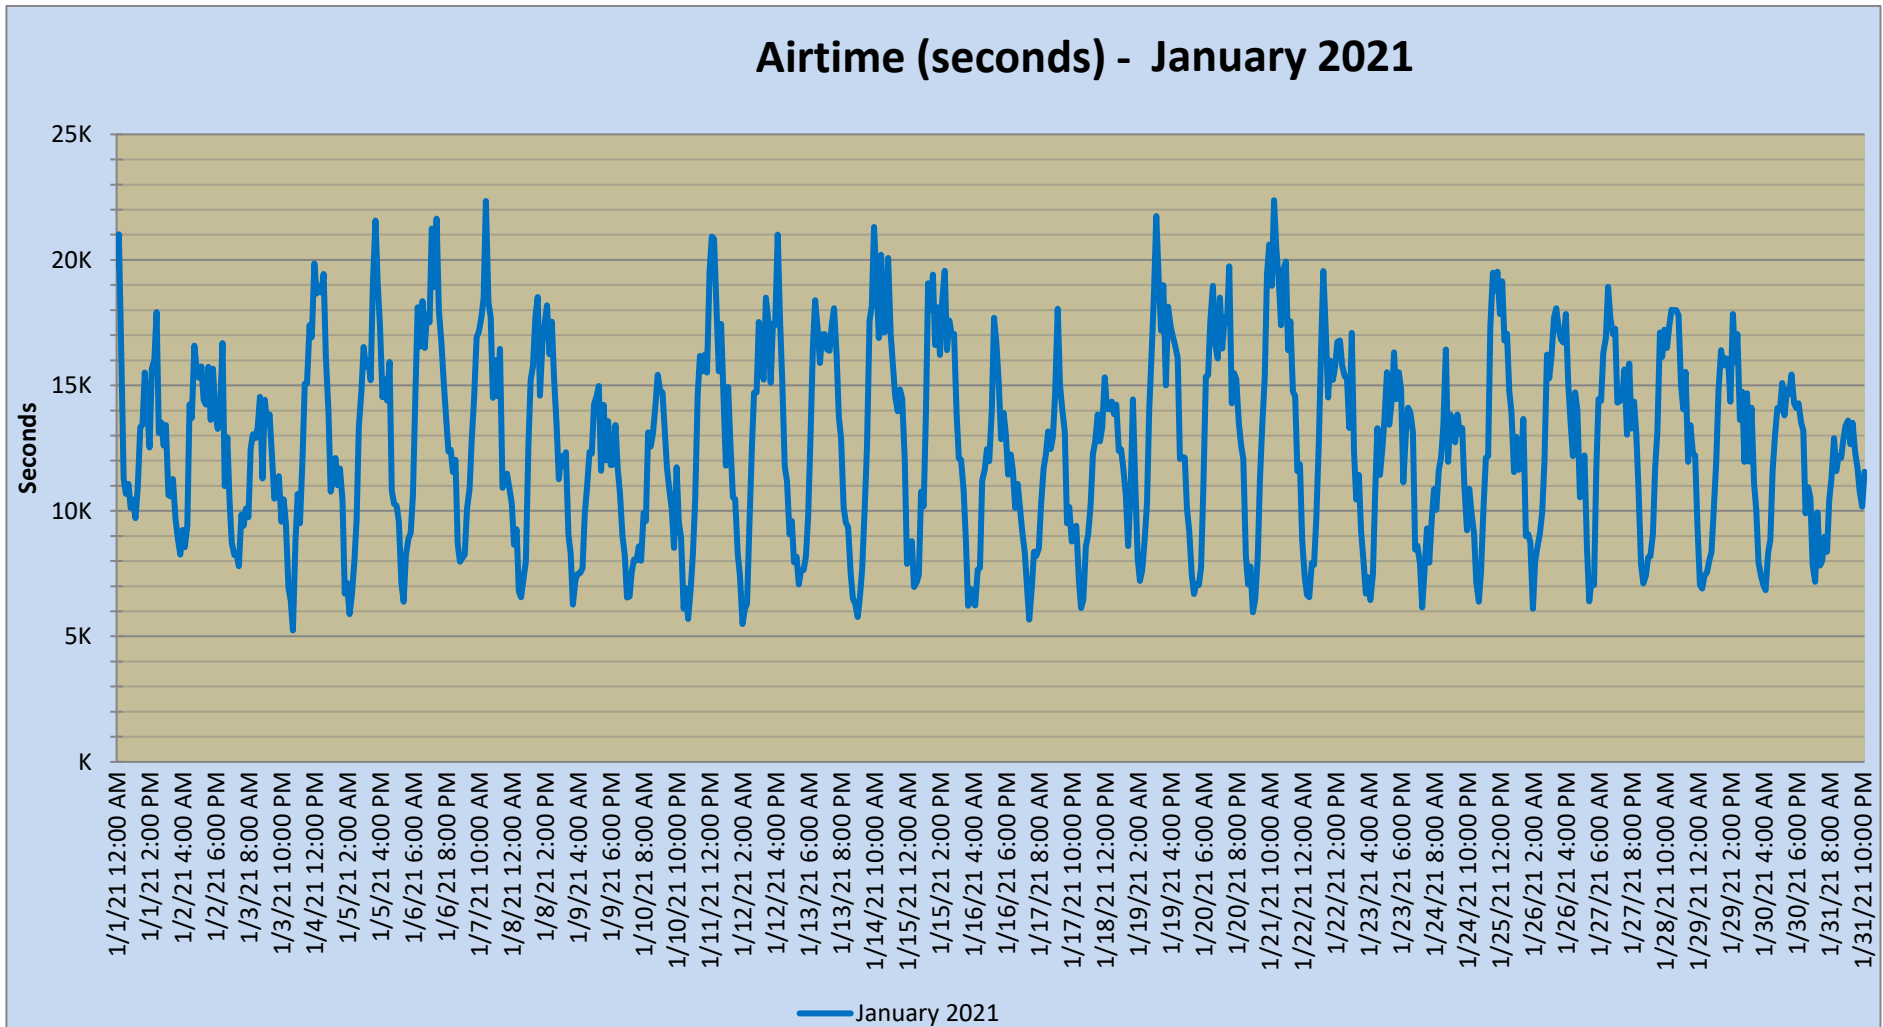

## Airtime - Monthly Report

	Dec-20.	Jan	Feb	Mar	Apr	May	Jun	Jul	Aug	Sep	Oct	Nov	Dec
<b>Ttl Airtime (hrs):</b>	2,648.0	2,628.0	-	-	-	-	-	-	-	-	-	-	-
<b>Maximum (min):</b>	437.6	372.9	-	-	-	-	-	-	-	-	-	-	-
<b>Minimum (min):</b>	84.6	87.3	-	-	-	-	-	-	-	-	-	-	-
<b>Average (min):</b>	213.6	211.9	-	-	-	-	-	-	-	-	-	-	-