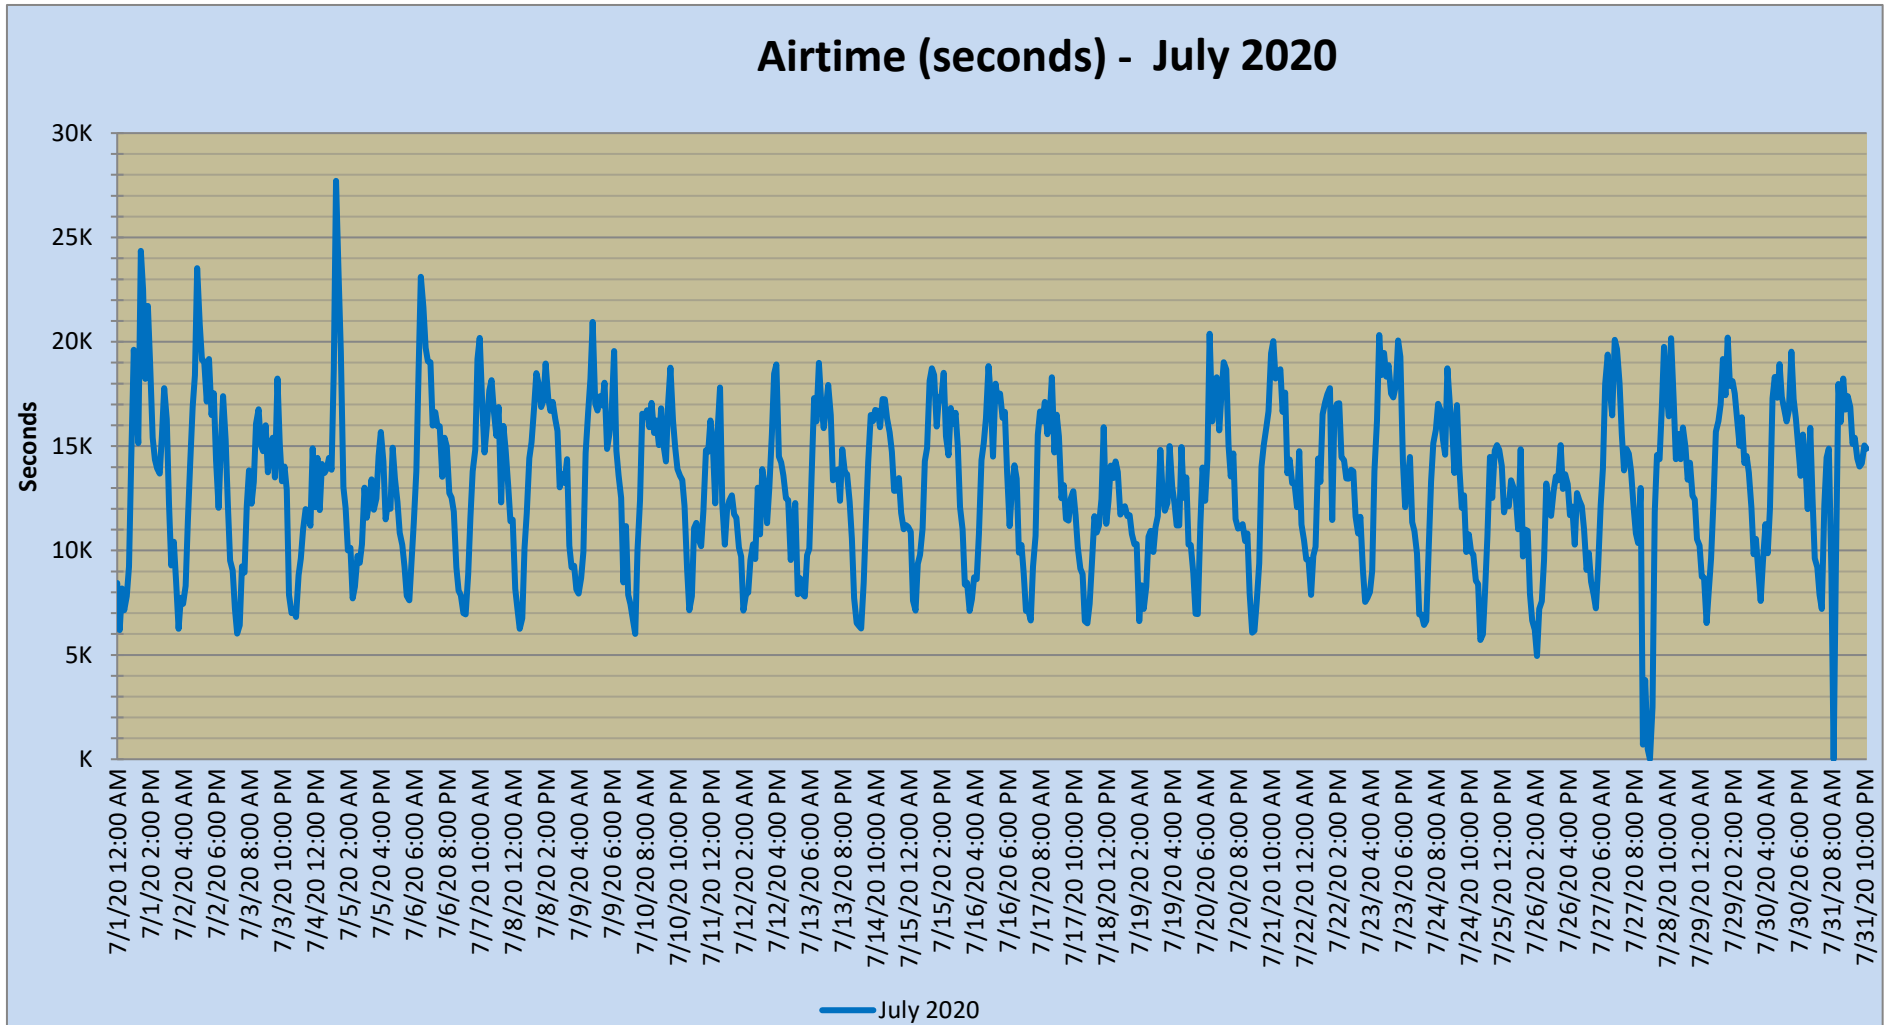

## Airtime - Monthly Report

	Dec-19.	Jan	Feb	Mar	Apr	May	Jun	Jul	Aug	Sep	Oct	Nov	Dec
<b>Ttl Airtime (hrs):</b>	2,997.8	2,969.6	2,988.8	2,767.3	2,232.1	2,433.5	2,461.8	2,719.7	-	-	-	-	-
<b>Maximum (min):</b>	471.2	513.3	505.8	457.6	366.0	357.2	373.7	461.9	-	-	-	-	-
<b>Minimum (min):</b>	95.4	89.5	100.6	90.8	78.5	92.2	73.9	8.1	-	-	-	-	-
<b>Average (min):</b>	241.8	239.5	257.7	223.2	186.0	196.3	205.2	219.9	-	-	-	-	-