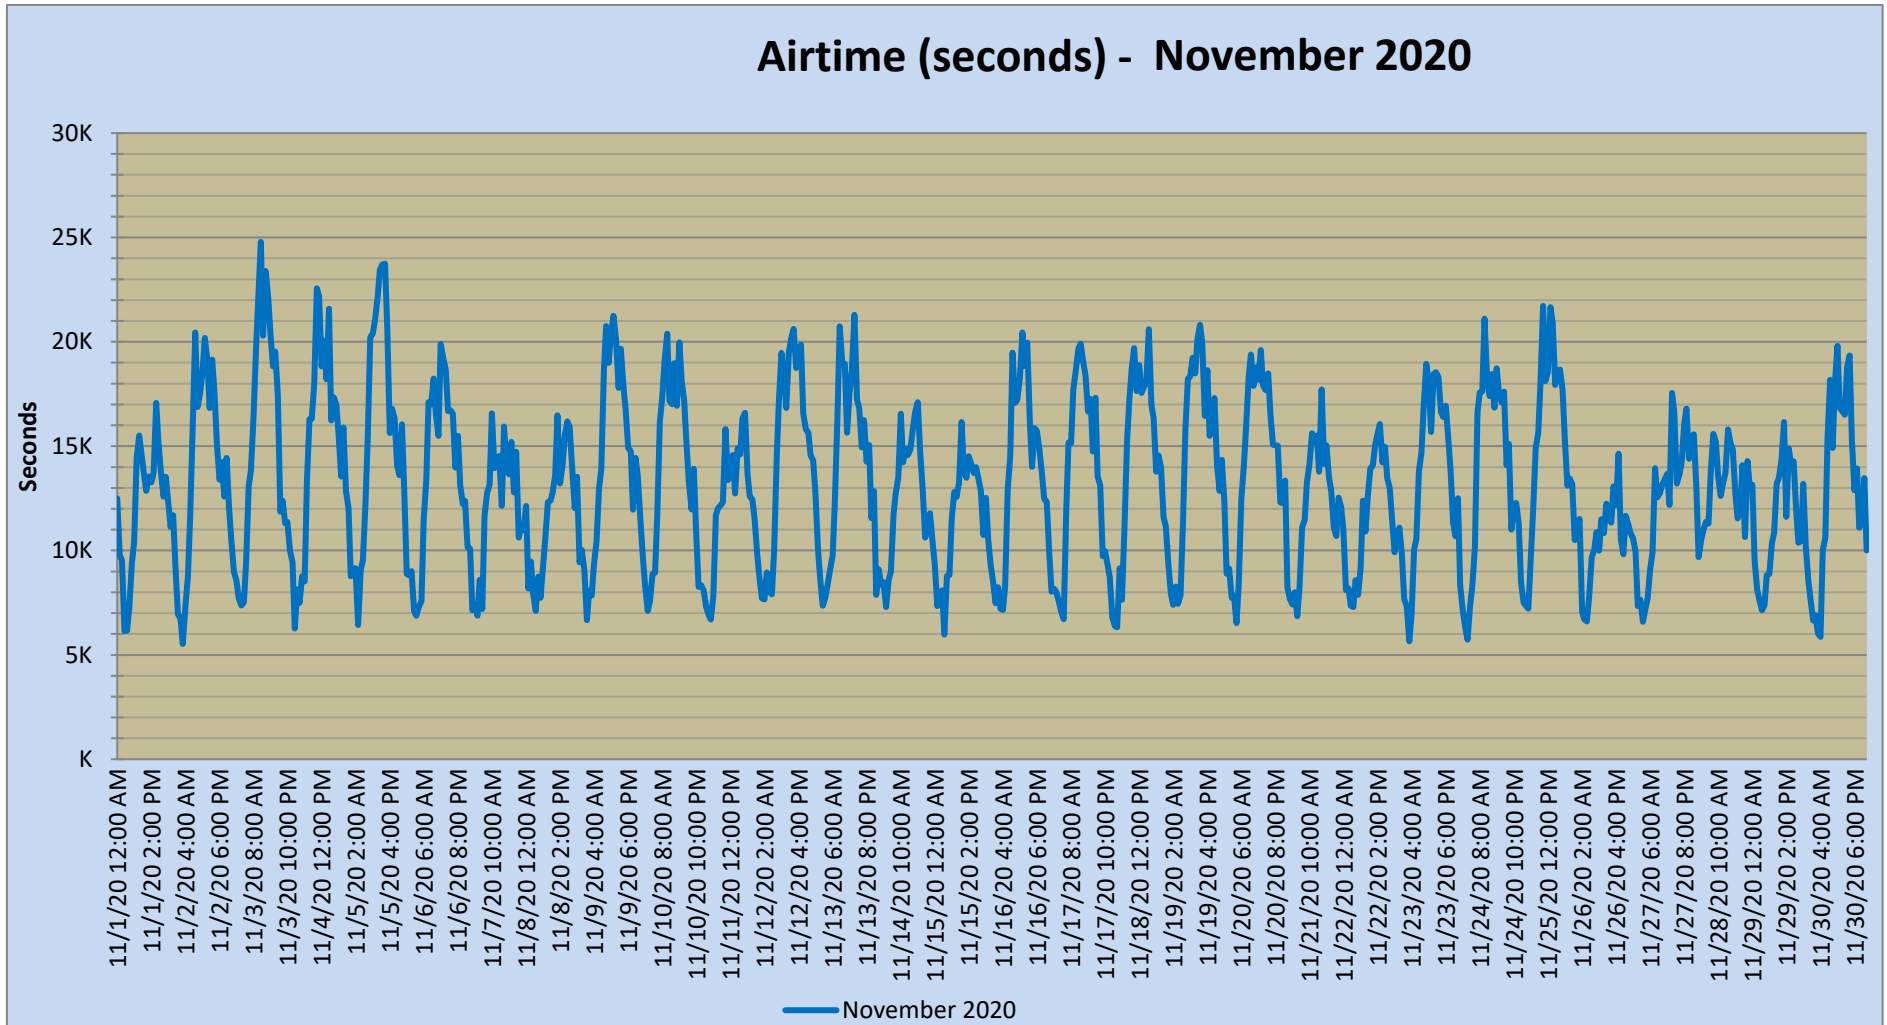

SNACC SYSTEM

Airtime - Monthly Report

	Dec-19.	Jan	Feb	Mar	Apr	May	Jun	Jul	Aug	Sep	Oct	Nov	Dec
Ttl Airtime (hrs):	2,997.8	2,969.6	2,988.8	2,767.3	2,232.1	2,433.5	2,461.8	2,719.7	2,760.9	2,808.0	2,942.5	2,650.6	-
Maximum (min):	471.2	513.3	505.8	457.6	366.0	357.2	373.7	461.9	396.5	391.6	446.8	413.2	-
Minimum (min):	95.4	89.5	100.6	90.8	78.5	92.2	73.9	8.1	-	12.4	93.9	92.1	-
Average (min):	241.8	239.5	257.7	223.2	186.0	196.3	205.2	219.9	222.7	234.0	237.3	220.9	-