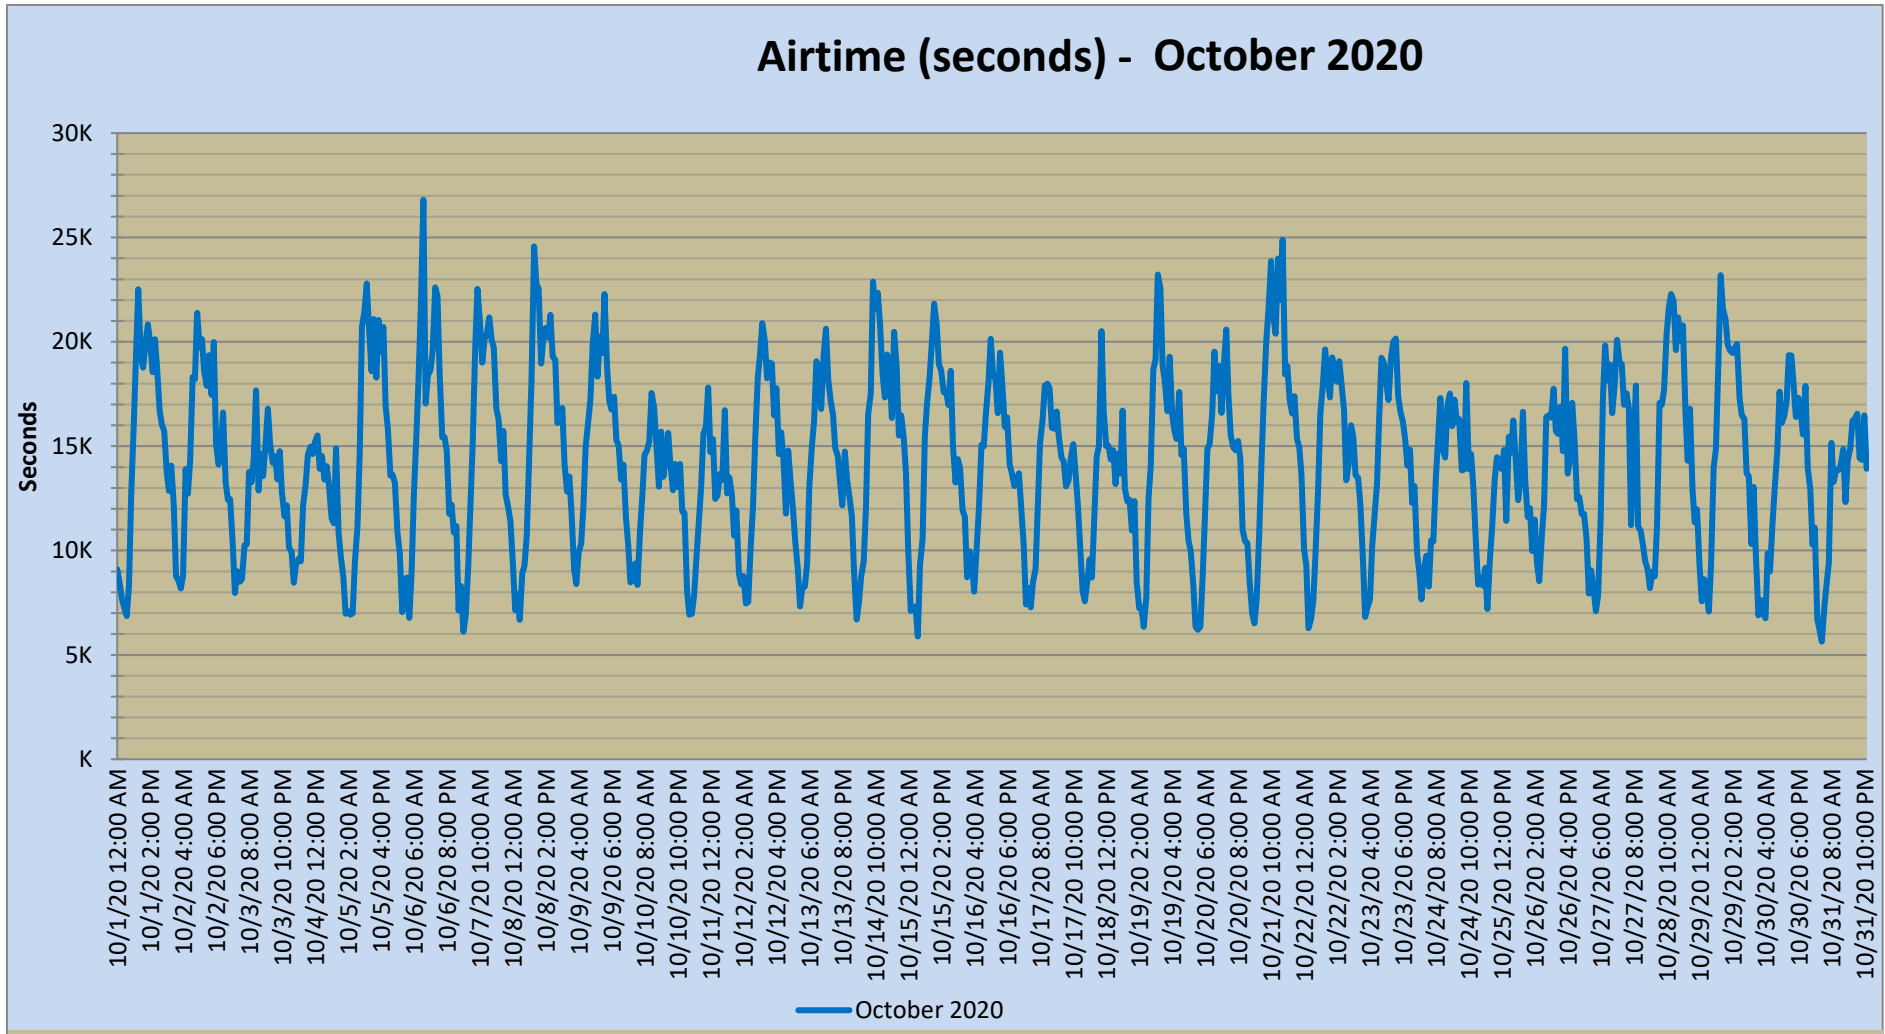

## Airtime - Monthly Report

	Dec-19.	Jan	Feb	Mar	Apr	May	Jun	Jul	Aug	Sep	Oct	Nov	Dec
<b>Ttl Airtime (hrs):</b>	2,997.8	2,969.6	2,988.8	2,767.3	2,232.1	2,433.5	2,461.8	2,719.7	2,760.9	2,808.0	2,942.5	-	-
<b>Maximum (min):</b>	471.2	513.3	505.8	457.6	366.0	357.2	373.7	461.9	396.5	391.6	446.8	-	-
<b>Minimum (min):</b>	95.4	89.5	100.6	90.8	78.5	92.2	73.9	8.1	-	12.4	93.9	-	-
<b>Average (min):</b>	241.8	239.5	257.7	223.2	186.0	196.3	205.2	219.9	222.7	234.0	237.3	-	-