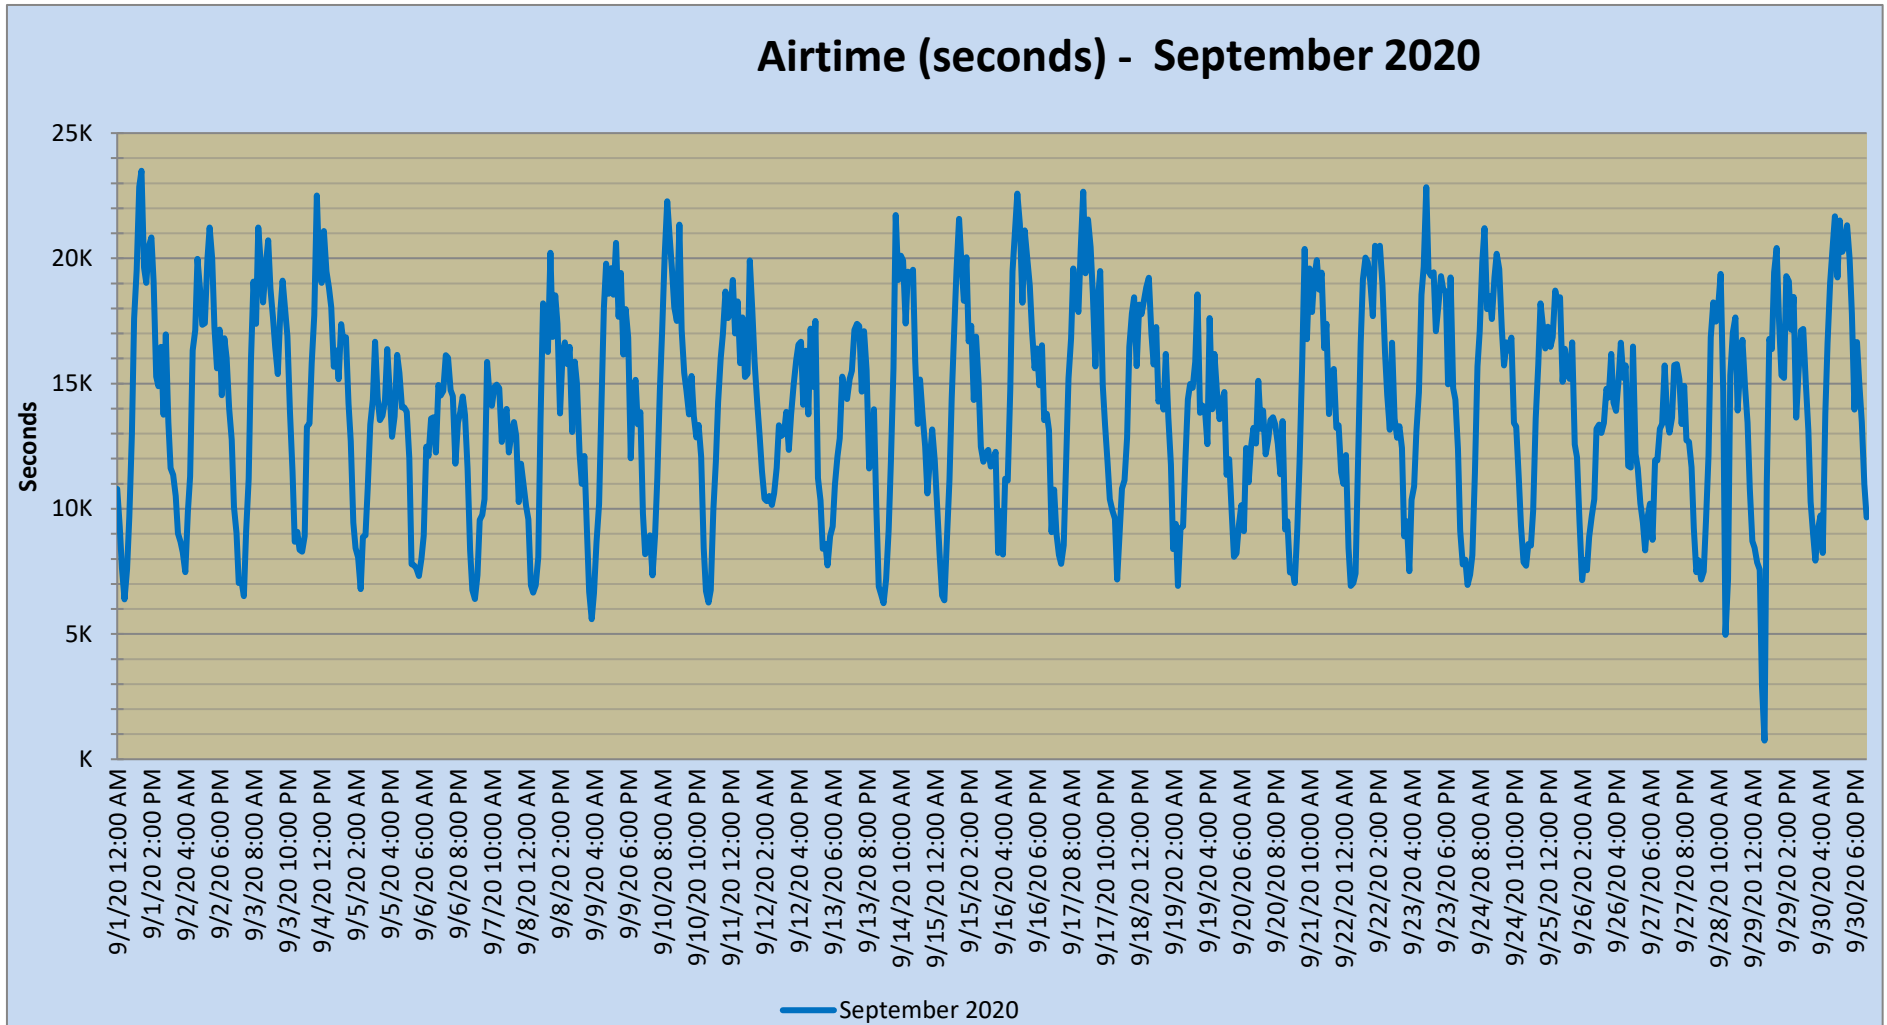

SNACC SYSTEM

Airtime - Monthly Report

	Dec-19.	Jan	Feb	Mar	Apr	May	Jun	Jul	Aug	Sep	Oct	Nov	Dec
Ttl Airtime (hrs):	2,997.8	2,969.6	2,988.8	2,767.3	2,232.1	2,433.5	2,461.8	2,719.7	2,760.9	2,808.0	-	-	-
Maximum (min):	471.2	513.3	505.8	457.6	366.0	357.2	373.7	461.9	396.5	391.6	-	-	-
Minimum (min):	95.4	89.5	100.6	90.8	78.5	92.2	73.9	8.1	-	12.4	-	-	-
Average (min):	241.8	239.5	257.7	223.2	186.0	196.3	205.2	219.9	222.7	234.0	-	-	-