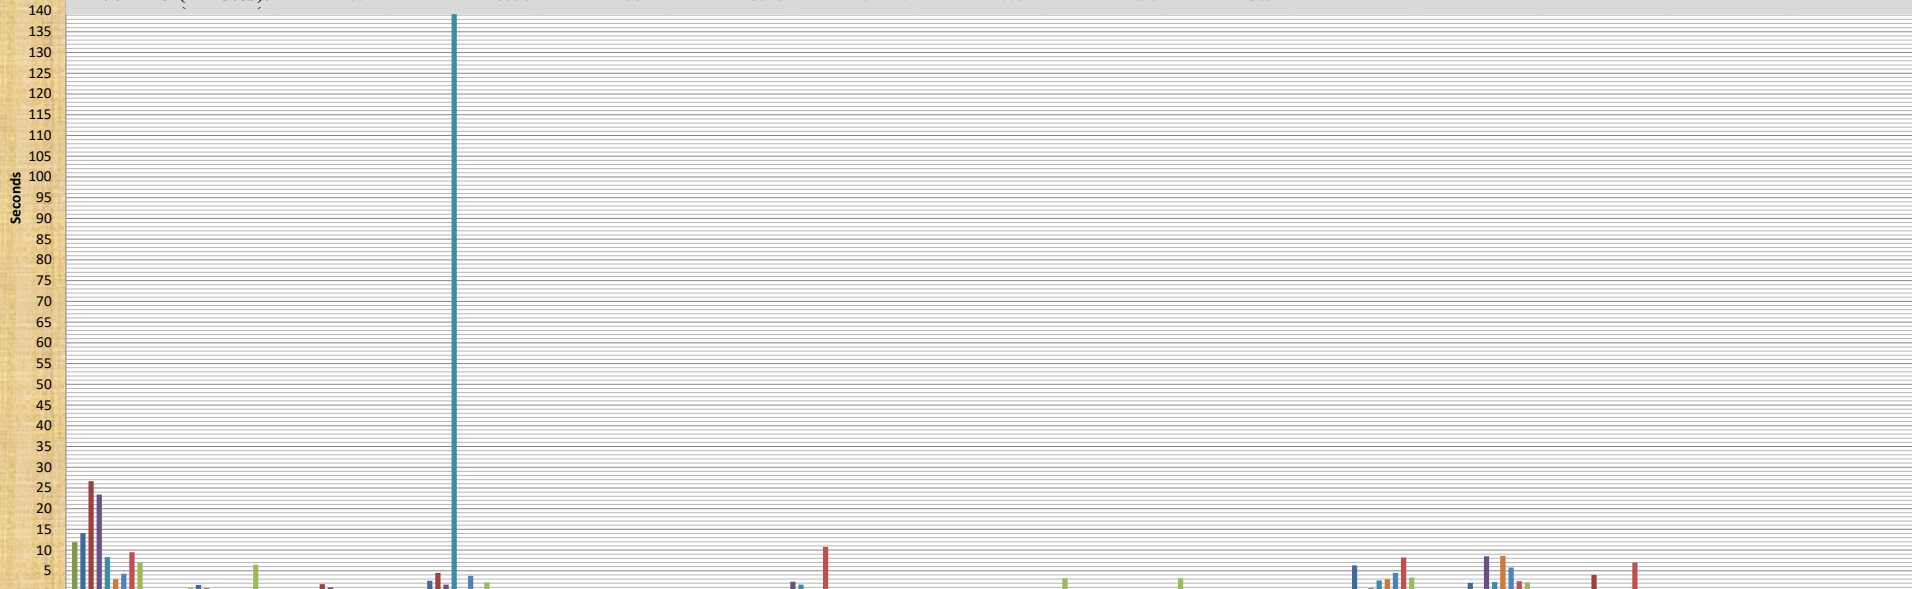

SNACC SYSTEM

Detailed Busies - Monthly Report

August 2020

Busies	Dec-19.	Jan	Feb	Mar	Apr	May	Jun	Jul	Aug	Sep	Oct	Nov	Dec
Ttl. # of Busies	239	562	702	514	343	23	15	71	49	-	-	-	-
# of Sites Busied:	4	6	6	8	6	4	4	6	7	-	-	-	-
Max. (Seconds):	11.90	14.10	26.60	23.40	179.40	8.60	5.80	10.80	6.90	-	-	-	-
Min. (Seconds):	0.10	0.10	0.10	0.10	0.10	0.20	0.30	0.10	0.10	-	-	-	-
Average (Seconds):	1.62	1.71	2.15	2.18	6.84	1.70	2.13	2.98	1.61	-	-	-	-
Ttl. Time (Minutes):	6.45	16.06	25.12	18.70	39.23	0.65	0.53	3.57	1.32	-	-	-	-

	MANDALAY 9 - Busies Site #20	APEX 27 - Busies Site #21	GENEVA Site #22	ANGELS PEAK 5 - Busies Site #23	BIG HORN Site #24	LAKE MEAD Site #25	LOW POTOSI Site #26	BEACON Site #27	SPIRIT 1 - Busies Site #28	OATMAN 1 - Busies Site #29	BC TANK Site #30	LAKE LAS VEGAS 5 - Busies Site #31	NYE 800 1 - Busies Site #32	SIMULCAST Site #33	PANORAMA Site #34	WEST VHF Site #18
Dec-19: Peak	11.90	0.80		0.10										0.10		
Jan-20: Peak	14.10	1.60		2.60										0.50		
Feb-20: Peak	26.60	0.80	1.80	4.50			0.60					6.30	2.10	4.00		
Mar-20: Peak	23.40	0.20	1.00	1.70			2.40					0.80	8.50	0.20		
Apr-20: Peak	8.30	0.40		179.40			1.70					2.70	2.30			
May-20: Peak	3.00	0.50										3.00	8.60			
June-20: Peak	4.30			3.80								4.50	5.80			
July-20: Peak	9.50	0.40					10.80					8.20	2.50	7.00		
Aug-20: Peak	6.90	6.50		2.20					3.20	3.20		3.40	2.20			
Sept-20: Peak																
Oct-20: Peak																
Nov-20: Peak																
Dec-20: Peak																