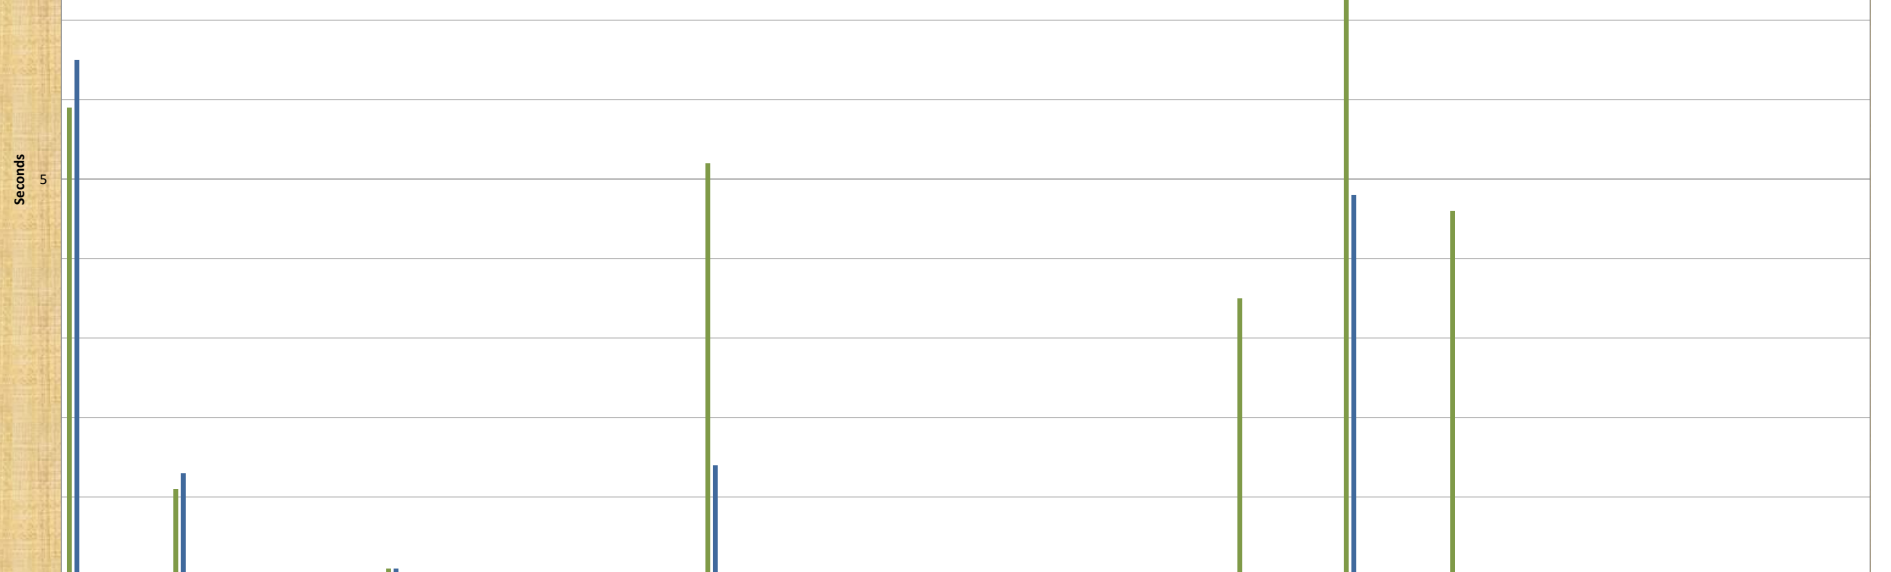

SNACC SYSTEM

Detailed Busies - Monthly Report

January 2021

Busies	Dec-20.	Jan	Feb	Mar	Apr	May	Jun	Jul	Aug	Sep	Oct	Nov	Dec
Ttl. # of Busies	28	35	-	-	-	-	-	-	-	-	-	-	-
# of Sites Busied:	7	5	-	-	-	-	-	-	-	-	-	-	-
Max. (Seconds):	7.30	6.50	-	-	-	-	-	-	-	-	-	-	-
Min. (Seconds):	0.10	0.10	-	-	-	-	-	-	-	-	-	-	-
Average (Seconds):	2.09	1.61	-	-	-	-	-	-	-	-	-	-	-
Ttl. Time (Minutes):	0.98	0.94	-	-	-	-	-	-	-	-	-	-	-

	MANDALAY 14 - Busies Site #20	APEX 3 - Busies Site #21	GENEVA Site #22	ANGELS PEAK 2 - Busies Site #23	BIG HORN Site #24	LAKE MEAD Site #25	LOW POTOSI 5 - Busies Site #26	BEACON Site #27	SPIRIT Site #28	OATMAN Site #29	BC TANK Site #30	LAKE LAS VEGAS Site #31	NYE 800 11 - Busies Site #32	SIMULCAST Site #33	PANORAMA Site #34	HOOVER DAM Site #36	WEST VHF Site #35
Dec-20: Peak	5.90	1.10		0.10			5.20					3.50	7.30	4.60			
Jan-21: Peak	6.50	1.30		0.10			1.40						4.80				
Feb-21: Peak																	
Mar-21: Peak																	
Apr-21: Peak																	
May-21: Peak																	
June-21: Peak																	
July-21: Peak																	
Aug-21: Peak																	
Sept-21: Peak																	
Oct-21: Peak																	
Nov-21: Peak																	
Dec-21: Peak																	