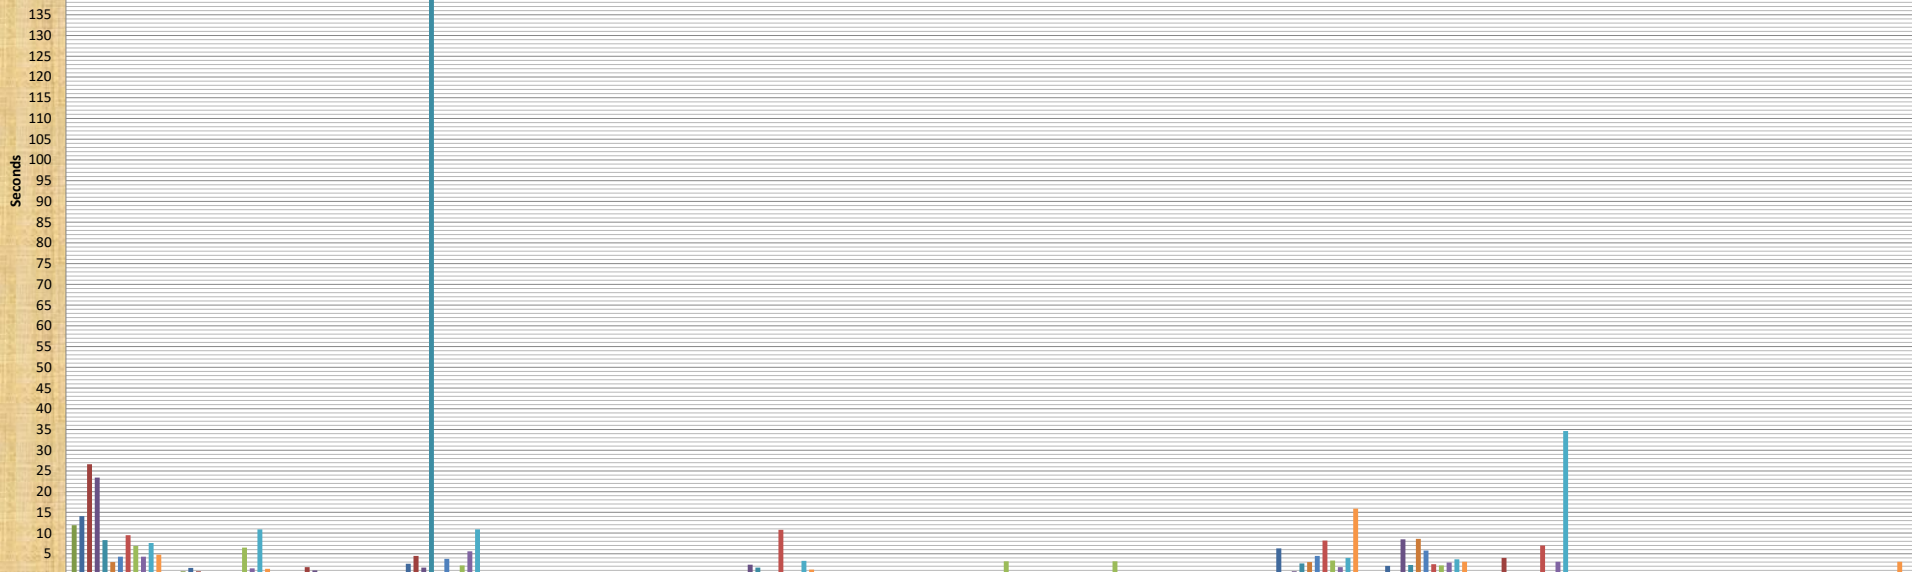

SNACC SYSTEM

Detailed Busies - Monthly Report

November 2020

Busies	Dec-19.	Jan	Feb	Mar	Apr	May	Jun	Jul	Aug	Sep	Oct	Nov	Dec
Ttl. # of Busies	239	562	702	514	343	23	15	71	49	61	593	37	
# of Sites Busied:	4	6	6	8	6	4	4	6	7	6	7	7	
Max. (Seconds):	11.90	14.10	26.60	23.40	179.40	8.60	5.80	10.80	6.90	5.60	34.60	15.90	
Min. (Seconds):	0.10	0.10	0.10	0.10	0.10	0.20	0.30	0.10	0.10	0.10	0.10	0.10	
Average (Seconds):	1.62	1.71	2.15	2.18	6.84	1.70	2.13	2.98	1.61	1.44	2.82	2.38	
Ttl. Time (Minutes):	6.45	16.06	25.12	18.70	39.23	0.65	0.53	3.57	1.32	1.52	27.93	1.47	

	MANDALAY 14 - Busies Site #20	APEX 6 - Busies Site #21	GENEVA Site #22	ANGELS PEAK 1 - Busies Site #23	BIG HORN Site #24	LAKE MEAD Site #25	LOW POTOSI 1 - Busies Site #26	BEACON Site #27	SPIRIT Site #28	OATMAN Site #29	BC TANK Site #30	LAKE LAS VEGAS 10 - Busies Site #31	NYE 800 4 - Busies Site #32	SIMULCAST Site #33	PANORAMA Site #34	HOOVER DAM Site #36	WEST VHF Site #35
Dec-19: Peak	11.90	0.80		0.10										0.10			
Jan-20: Peak	14.10	1.60		2.60								6.30	2.10	0.50			
Feb-20: Peak	26.60	0.80	1.80	4.50			0.60							4.00			
Mar-20: Peak	23.40	0.20	1.00	1.70			2.40					0.80	8.50	0.20			
Apr-20: Peak	8.30	0.40		179.40			1.70					2.70	2.30				
May-20: Peak	3.00	0.50										3.00	8.60				
June-20: Peak	4.30			3.80								4.50	5.80				
July-20: Peak	9.50	0.40					10.80					8.20	2.50	7.00			
Aug-20: Peak	6.90	6.50		2.20				3.20	3.20			3.40	2.20				
Sept-20: Peak	4.30	1.50		5.60								1.80	2.90	3.10			
Oct-20: Peak	7.60	10.90		10.90			3.30					4.00	3.70	34.60			
Nov-20: Peak	4.80	1.40		0.20			1.20					15.90	3.10				3.10
Dec-20: Peak																	