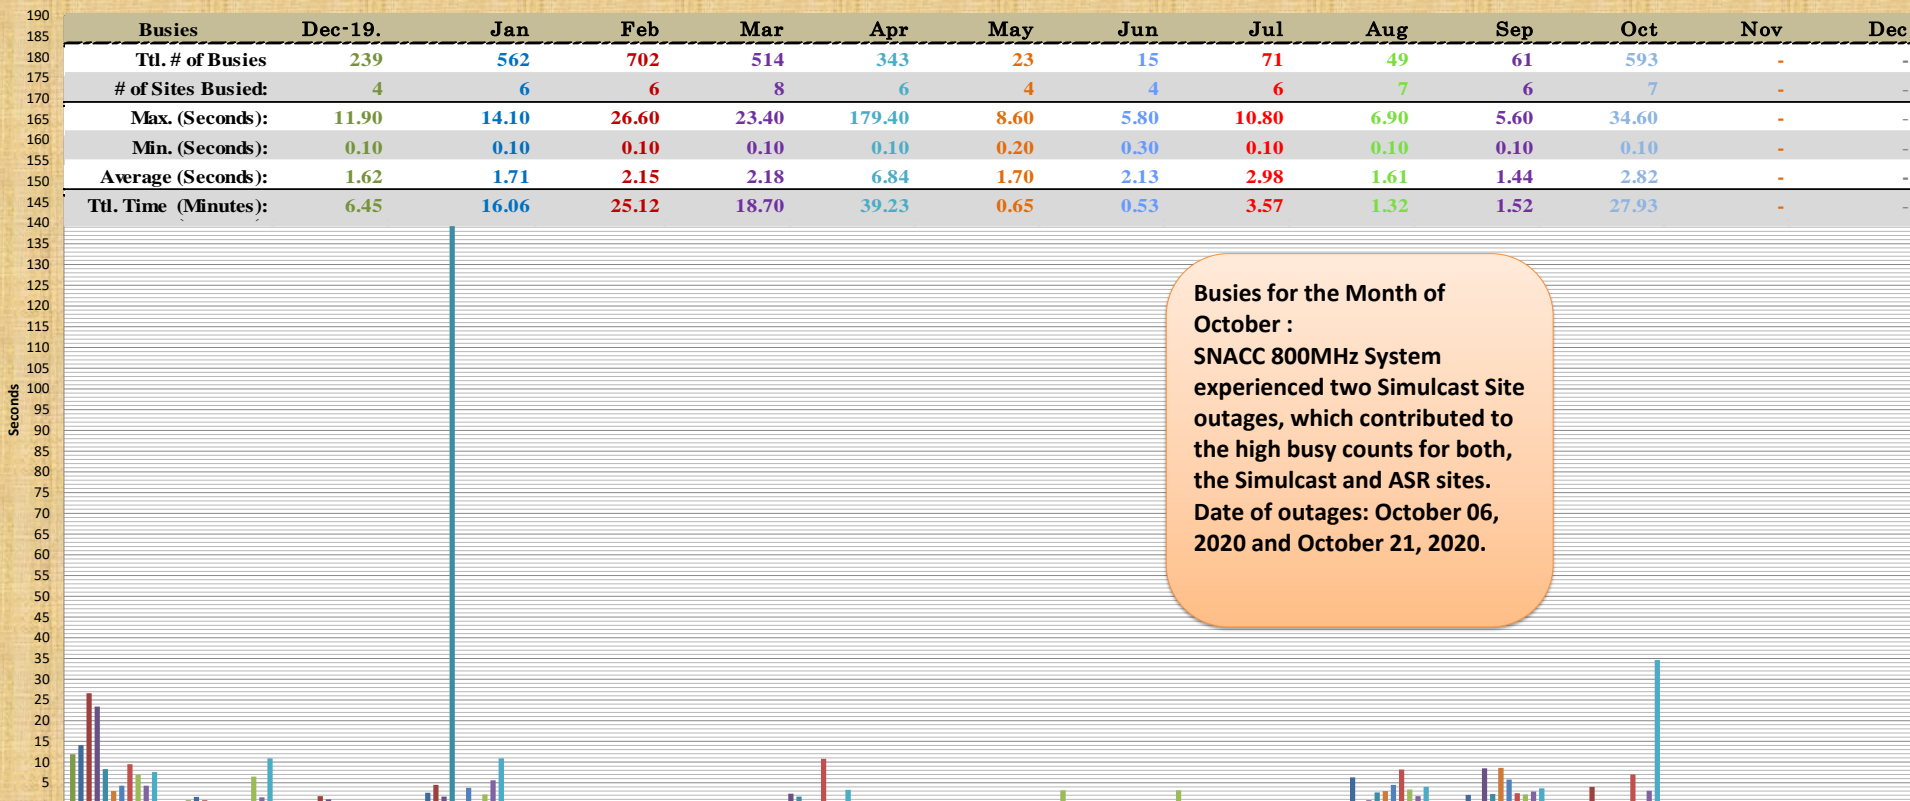

SNACC SYSTEM

Detailed Busies - Monthly Report

October 2020

Busies	Dec-19.	Jan	Feb	Mar	Apr	May	Jun	Jul	Aug	Sep	Oct	Nov	Dec
Ttl. # of Busies	239	562	702	514	343	23	15	71	49	61	593	-	-
# of Sites Busied:	4	6	6	8	6	4	4	6	7	6	7	-	-
Max. (Seconds):	11.90	14.10	26.60	23.40	179.40	8.60	5.80	10.80	6.90	5.60	34.60	-	-
Min. (Seconds):	0.10	0.10	0.10	0.10	0.10	0.20	0.30	0.10	0.10	0.10	0.10	-	-
Average (Seconds):	1.62	1.71	2.15	2.18	6.84	1.70	2.13	2.98	1.61	1.44	2.82	-	-
Ttl. Time (Minutes):	6.45	16.06	25.12	18.70	39.23	0.65	0.53	3.57	1.32	1.52	27.93	-	-

Seconds

Busies for the Month of October :
SNACC 800MHz System
 experienced two Simulcast Site outages, which contributed to the high busy counts for both, the Simulcast and ASR sites.
 Date of outages: October 06, 2020 and October 21, 2020.

	MANDALAY 47 - Busies Site #20	APEX 59 - Busies Site #21	GENEVA Site #22	ANGELS PEAK 90 - Busies Site #23	BIG HORN Site #24	LAKE MEAD Site #25	LOW POTOSI 16 - Busies Site #26	BEACON Site #27	SPIRIT Site #28	OATMAN Site #29	BC TANK Site #30	LAKE LAS VEGAS 9 - Busies Site #31	NYE 800 3 - Busies Site #32	SIMULCAST 369 - Busies Site #33	PANORAMA Site #34	WEST VHF Site #18
Dec-19: Peak	11.90	0.80		0.10										0.10		
Jan-20: Peak	14.10	1.60		2.60										0.50		
Feb-20: Peak	26.60	0.80	1.80	4.50			0.60					6.30	2.10	4.00		
Mar-20: Peak	23.40	0.20	1.00	1.70			2.40					0.80	8.50	0.20		
Apr-20: Peak	8.30	0.40		179.40			1.70					2.70	2.30			
May-20: Peak	3.00	0.50										3.00	8.60			
June-20: Peak	4.30			3.80								4.50	5.80			
July-20: Peak	9.50	0.40					10.80					8.20	2.50	7.00		
Aug-20: Peak	6.90	6.50		2.20					3.20	3.20		3.40	2.20			
Sept-20: Peak	4.30	1.50		5.60								1.80	2.90	3.10		
Oct-20: Peak	7.60	10.90		10.90			3.30					4.00	3.70	34.60		
Nov-20: Peak																
Dec-20: Peak																