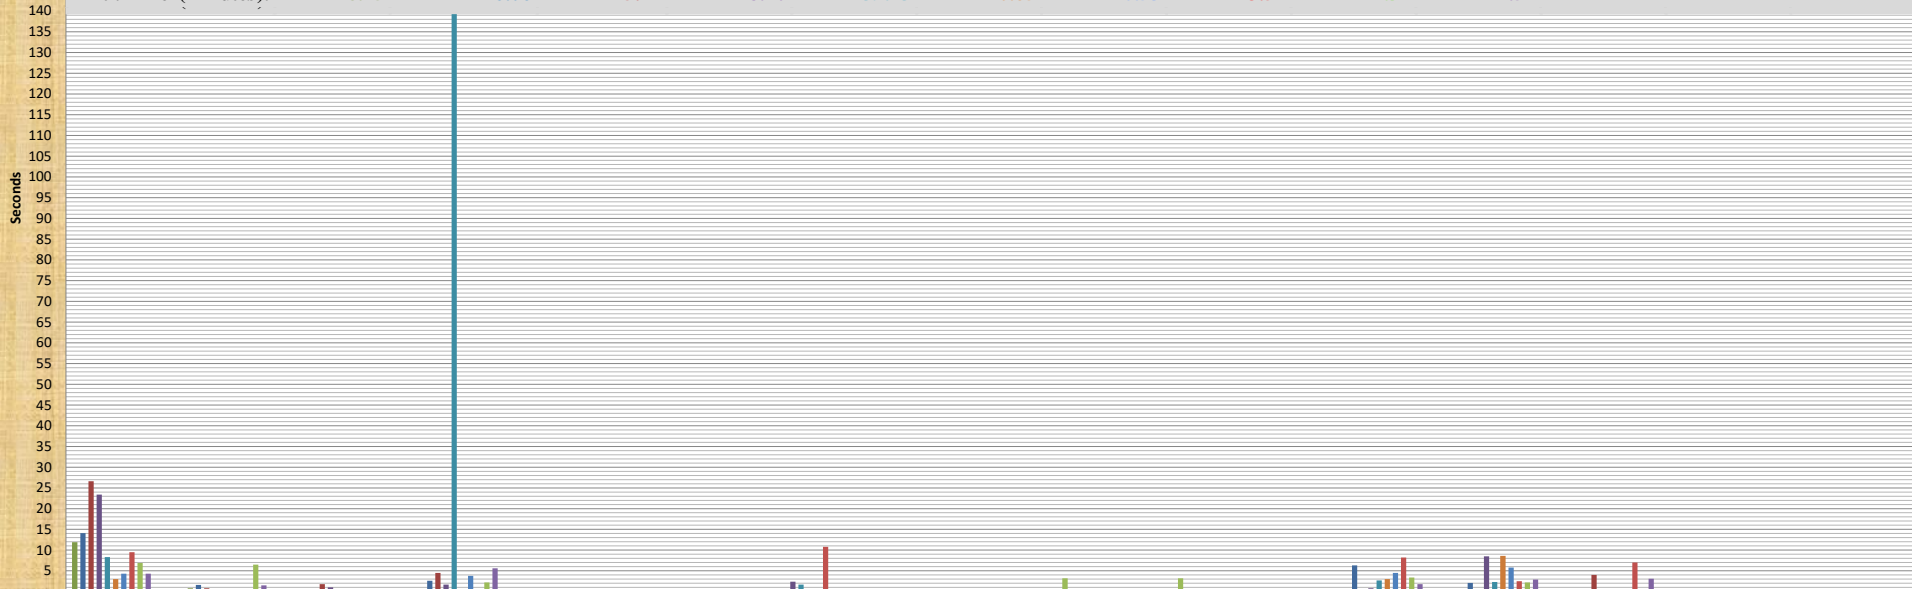

SNACC SYSTEM

Detailed Busies - Monthly Report

September 2020

	Busies	Dec-19.	Jan	Feb	Mar	Apr	May	Jun	Jul	Aug	Sep	Oct	Nov	Dec
190	Ttl. # of Busies	239	562	702	514	343	23	15	71	49	61	-	-	-
185	# of Sites Busied:	4	6	6	8	6	4	4	6	7	6	-	-	-
180	Max. (Seconds):	11.90	14.10	26.60	23.40	179.40	8.60	5.80	10.80	6.90	5.60	-	-	-
175	Min. (Seconds):	0.10	0.10	0.10	0.10	0.10	0.20	0.30	0.10	0.10	0.10	-	-	-
170	Average (Seconds):	1.62	1.71	2.15	2.18	6.84	1.70	2.13	2.98	1.61	1.44	-	-	-
165	Ttl. Time (Minutes):	6.45	16.06	25.12	18.70	39.23	0.65	0.53	3.57	1.32	1.52	-	-	-

	MANDALAY 15 - Busies Site #20	APEX 4 - Busies Site #21	GENEVA Site #22	ANGELS PEAK 16 - Busies Site #23	BIG HORN Site #24	LAKE MEAD Site #25	LOW POTOSI Site #26	BEACON Site #27	SPIRIT Site #28	OATMAN Site #29	BC TANK Site #30	LAKE LAS VEGAS 3 - Busies Site #31	NYE 800 3 - Busies Site #32	SIMULCAST 20 - Busies Site #33	PANORAMA Site #34	WEST VHF Site #18
Dec-19: Peak	11.90	0.80		0.10										0.10		
Jan-20: Peak	14.10	1.60		2.60										0.50		
Feb-20: Peak	26.60	0.80	1.80	4.50			0.60					6.30	2.10	4.00		
Mar-20: Peak	23.40	0.20	1.00	1.70			2.40					0.80	8.50	0.20		
Apr-20: Peak	8.30	0.40		179.40			1.70					2.70	2.30			
May-20: Peak	3.00	0.50										3.00	8.60			
June-20: Peak	4.30			3.80								4.50	5.80			
July-20: Peak	9.50	0.40					10.80					8.20	2.50	7.00		
Aug-20: Peak	6.90	6.50		2.20					3.20	3.20		3.40	2.20			
Sept-20: Peak	4.30	1.50		5.60								1.80	2.90	3.10		
Oct-20: Peak																
Nov-20: Peak																
Dec-20: Peak																