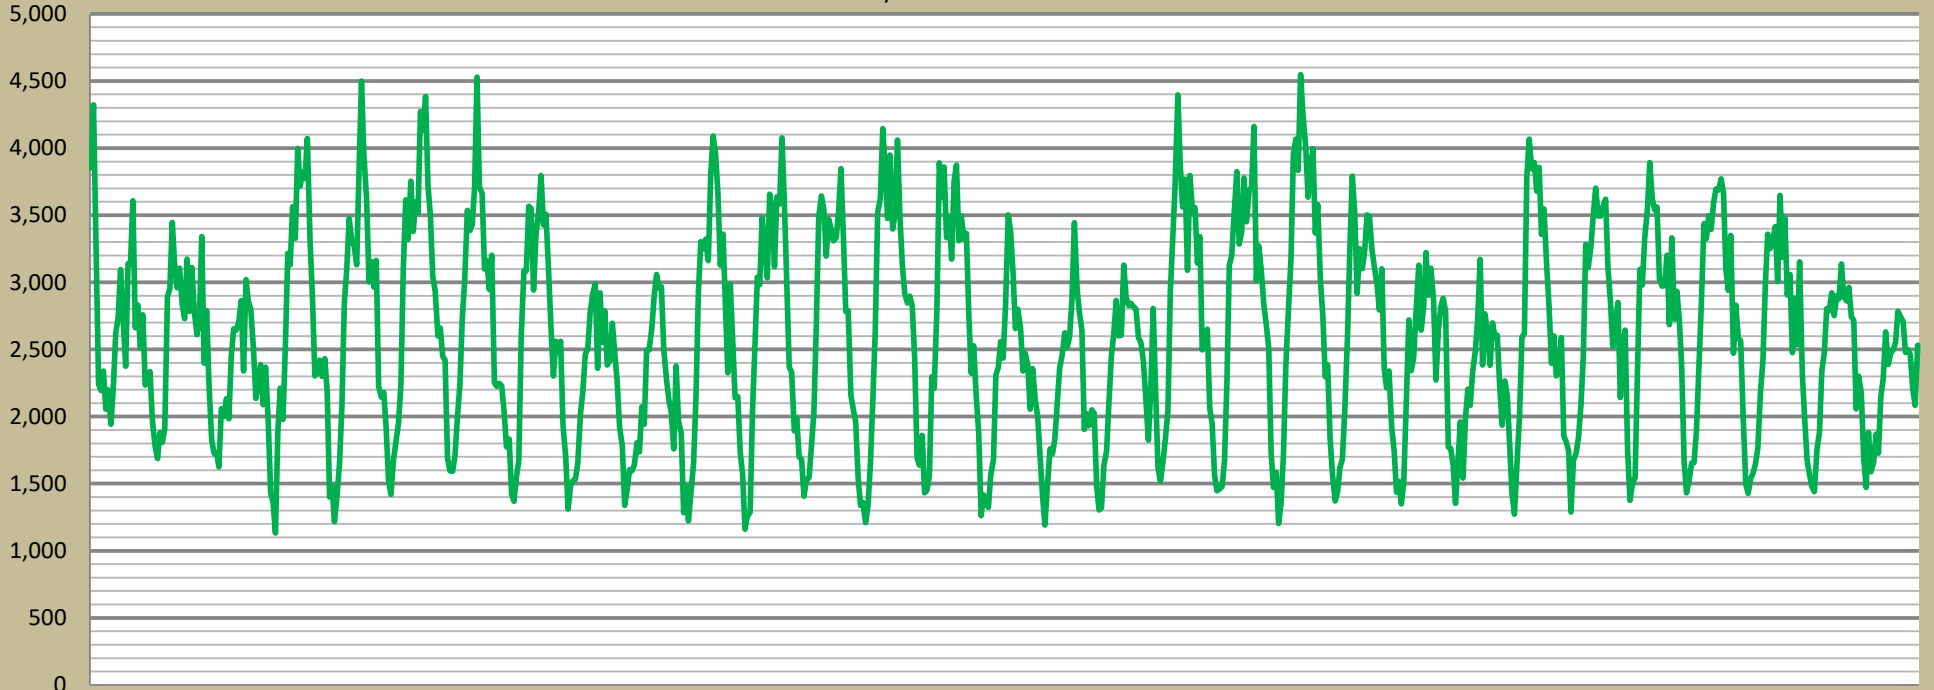

SNACC SYSTEM

Push-to-Talks - Monthly Report

Number of PTTs - January 2021

— January 2021

01/01/2021 12:00 AM	01/01/2021 01:00 PM	01/02/2021 02:00 AM	01/02/2021 03:00 PM	01/03/2021 04:00 AM	01/03/2021 05:00 PM	01/04/2021 06:00 AM	01/04/2021 07:00 PM	01/05/2021 08:00 AM	01/05/2021 09:00 PM	01/06/2021 10:00 AM	01/06/2021 11:00 PM	01/07/2021 12:00 AM	01/08/2021 01:00 AM	01/08/2021 02:00 PM	01/09/2021 03:00 AM	01/09/2021 04:00 PM	01/10/2021 05:00 AM	01/10/2021 06:00 PM	01/11/2021 07:00 AM	01/11/2021 08:00 PM	01/12/2021 09:00 AM	01/12/2021 10:00 PM	01/13/2021 11:00 AM	01/14/2021 12:00 AM	01/14/2021 01:00 PM	01/15/2021 02:00 AM	01/15/2021 03:00 PM	01/16/2021 04:00 AM	01/16/2021 05:00 PM	01/17/2021 06:00 AM	01/17/2021 07:00 PM	01/18/2021 08:00 AM	01/18/2021 09:00 PM	01/19/2021 10:00 AM	01/19/2021 11:00 PM	01/20/2021 12:00 AM	01/21/2021 01:00 AM	01/21/2021 02:00 PM	01/22/2021 03:00 AM	01/22/2021 04:00 PM	01/23/2021 05:00 AM	01/23/2021 06:00 PM	01/24/2021 07:00 AM	01/24/2021 08:00 PM	01/25/2021 09:00 AM	01/25/2021 10:00 PM	01/26/2021 11:00 AM	01/27/2021 12:00 AM	01/27/2021 01:00 PM	01/28/2021 02:00 AM	01/28/2021 03:00 PM	01/29/2021 04:00 AM	01/29/2021 05:00 PM	01/30/2021 06:00 AM	01/30/2021 07:00 PM	01/31/2021 08:00 AM	01/31/2021 09:00 PM

	Dec-20.	Jan	Feb	Mar	Apr	May	Jun	Jul	Aug	Sep	Oct	Nov	Dec
Ttl # of PTTs	1,940,820	1,932,599	-	-	-	-	-	-	-	-	-	-	-
Maximum:	5,111	4,548	-	-	-	-	-	-	-	-	-	-	-
Minimum:	1,047	1,132	-	-	-	-	-	-	-	-	-	-	-
Average:	2,609	2,598	-	-	-	-	-	-	-	-	-	-	-