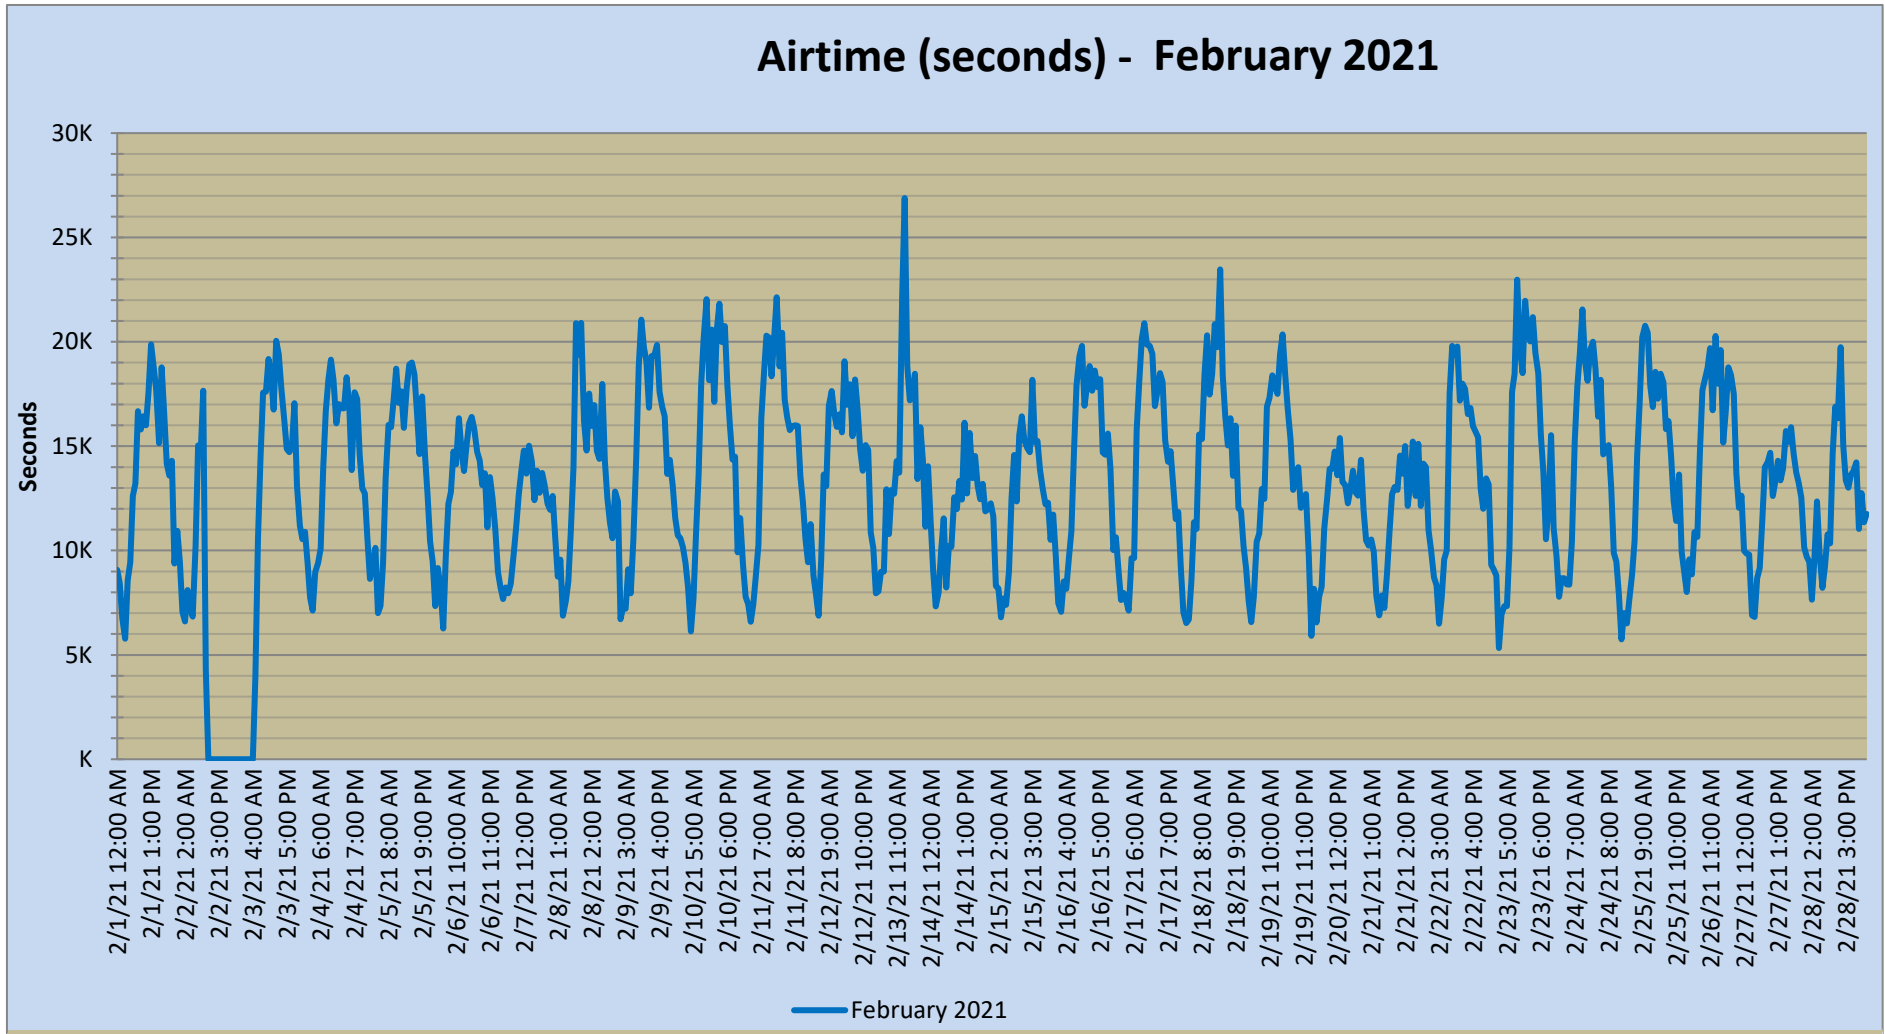

SNACC SYSTEM

Airtime - Monthly Report

	Dec-20.	Jan	Feb	Mar	Apr	May	Jun	Jul	Aug	Sep	Oct	Nov	Dec
Ttl Airtime (hrs):	2,648.0	2,628.0	2,464.7	-	-	-	-	-	-	-	-	-	-
Maximum (min):	437.6	372.9	448.2	-	-	-	-	-	-	-	-	-	-
Minimum (min):	84.6	87.3	-	-	-	-	-	-	-	-	-	-	-
Average (min):	213.6	211.9	220.1	-	-	-	-	-	-	-	-	-	-