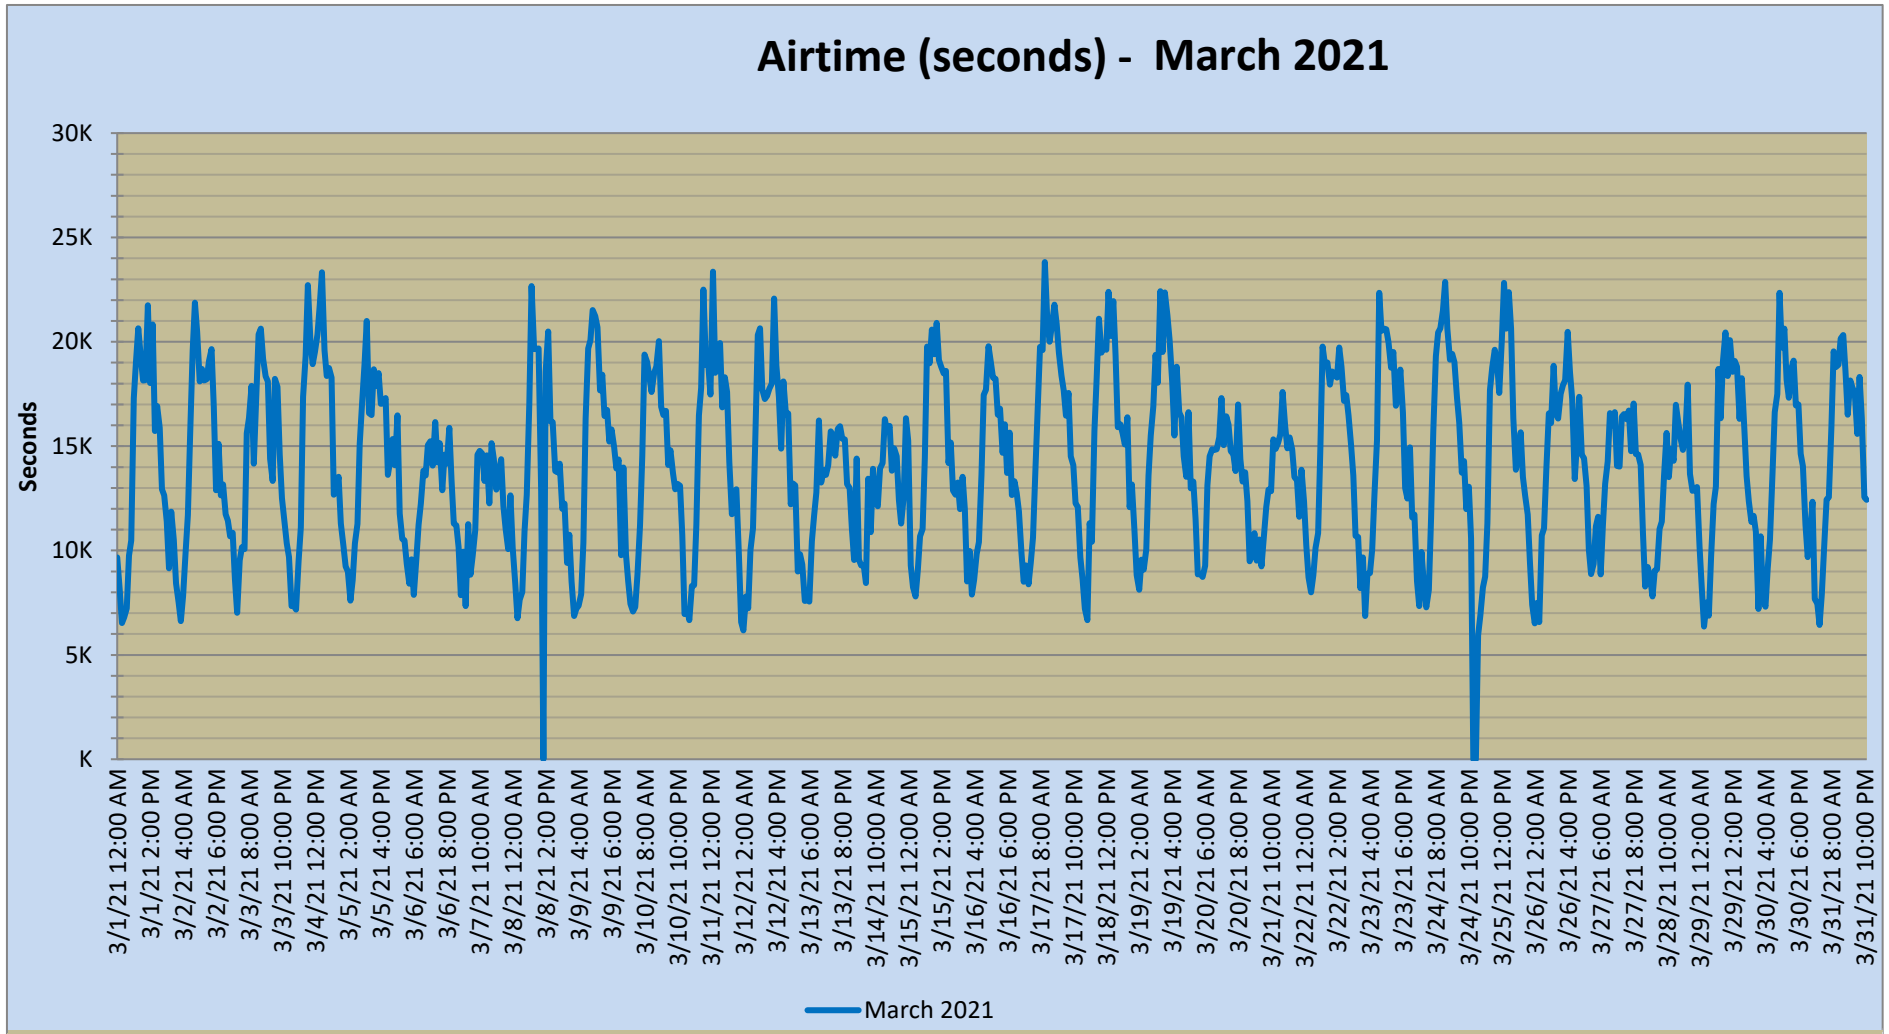

## Airtime - Monthly Report

	Dec-20.	Jan	Feb	Mar	Apr	May	Jun	Jul	Aug	Sep	Oct	Nov	Dec
<b>Ttl Airtime (hrs):</b>	2,648.0	2,628.0	2,464.7	2,931.2	-	-	-	-	-	-	-	-	-
<b>Maximum (min):</b>	437.6	372.9	448.2	397.0	-	-	-	-	-	-	-	-	-
<b>Minimum (min):</b>	84.6	87.3	-	-	-	-	-	-	-	-	-	-	-
<b>Average (min):</b>	213.6	211.9	220.1	236.4	-	-	-	-	-	-	-	-	-