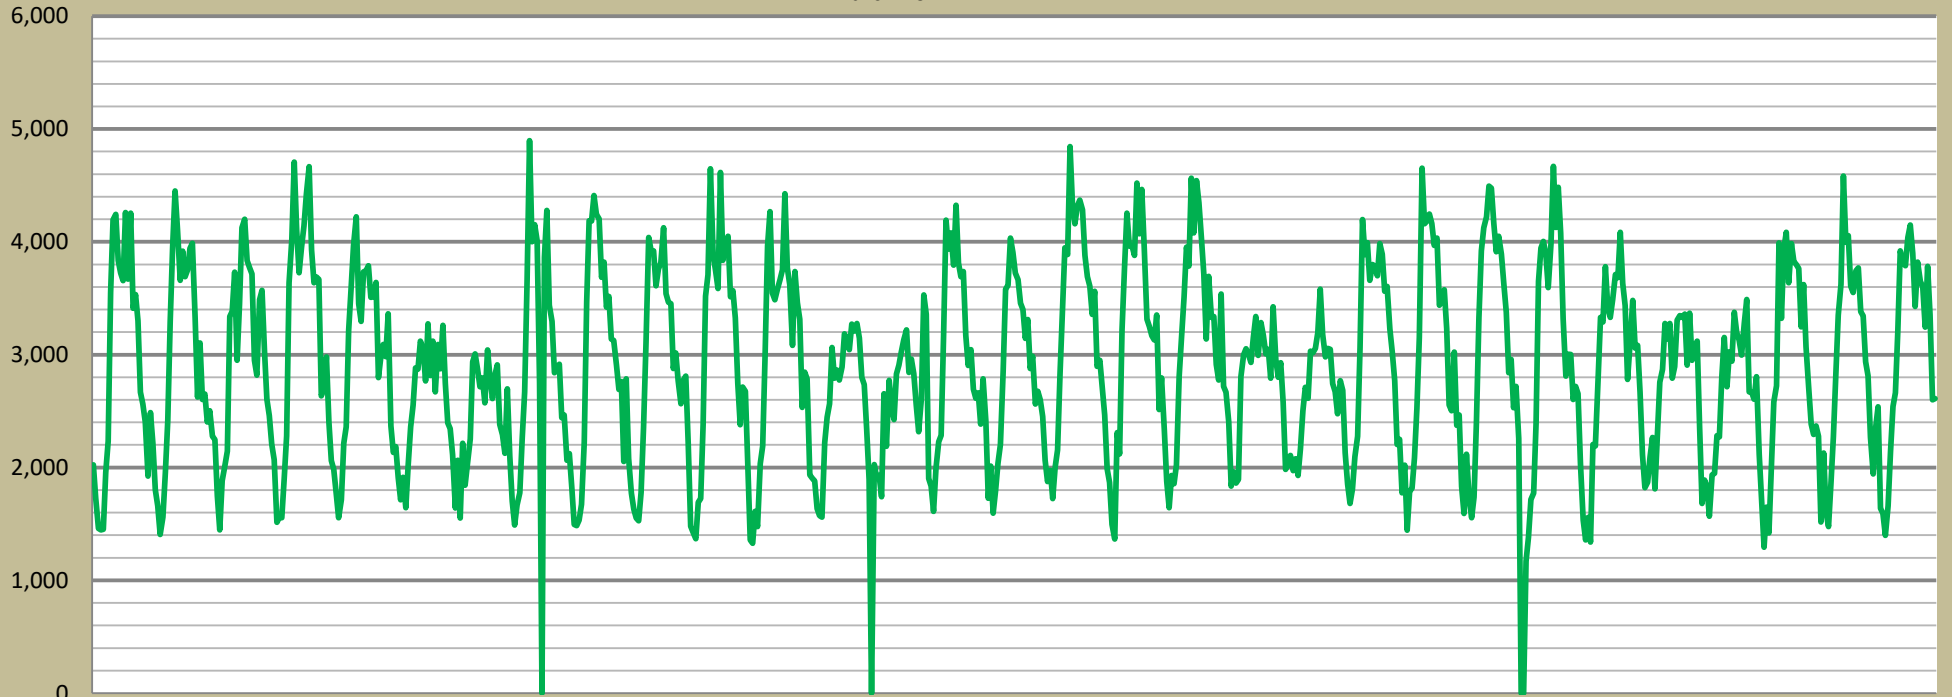

SNACC SYSTEM

Push-to-Talks - Monthly Report

Number of PTTs - March 2021

— March 2021

Time	03/01/2021 12:00 AM	03/01/2021 01:00 PM	03/02/2021 02:00 AM	03/02/2021 03:00 PM	03/03/2021 04:00 AM	03/03/2021 05:00 PM	03/04/2021 06:00 AM	03/04/2021 07:00 PM	03/05/2021 08:00 AM	03/05/2021 09:00 PM	03/06/2021 10:00 AM	03/06/2021 11:00 PM	03/07/2021 12:00 PM	03/08/2021 01:00 AM	03/08/2021 02:00 PM	03/09/2021 03:00 AM	03/09/2021 04:00 PM	03/10/2021 05:00 AM	03/10/2021 06:00 PM	03/11/2021 07:00 AM	03/11/2021 08:00 PM	03/12/2021 09:00 AM	03/12/2021 10:00 PM	03/13/2021 11:00 AM	03/14/2021 12:00 AM	03/14/2021 01:00 PM	03/15/2021 02:00 AM	03/15/2021 03:00 PM	03/16/2021 04:00 AM	03/16/2021 05:00 PM	03/17/2021 06:00 AM	03/17/2021 07:00 PM	03/18/2021 08:00 AM	03/18/2021 09:00 PM	03/19/2021 10:00 AM	03/19/2021 11:00 PM	03/20/2021 12:00 PM	03/21/2021 01:00 AM	03/21/2021 02:00 PM	03/22/2021 03:00 AM	03/22/2021 04:00 PM	03/23/2021 05:00 AM	03/23/2021 06:00 PM	03/24/2021 07:00 AM	03/24/2021 08:00 PM	03/25/2021 09:00 AM	03/25/2021 10:00 PM	03/26/2021 11:00 AM	03/27/2021 12:00 AM	03/27/2021 01:00 PM	03/28/2021 02:00 AM	03/28/2021 03:00 PM	03/29/2021 04:00 AM	03/29/2021 05:00 PM	03/30/2021 06:00 AM	03/30/2021 07:00 PM	03/31/2021 08:00 AM	03/31/2021 09:00 PM

	Dec-20.	Jan	Feb	Mar	Apr	May	Jun	Jul	Aug	Sep	Oct	Nov	Dec
Ttl # of PTTs	1,940,820	1,932,599	1,812,258	2,158,395	-	-	-	-	-	-	-	-	-
Maximum:	5,111	4,548	5,149	4,897	-	-	-	-	-	-	-	-	-
Minimum:	1,047	1,132	-	-	-	-	-	-	-	-	-	-	-
Average:	2,609	2,598	2,697	2,901	-	-	-	-	-	-	-	-	-